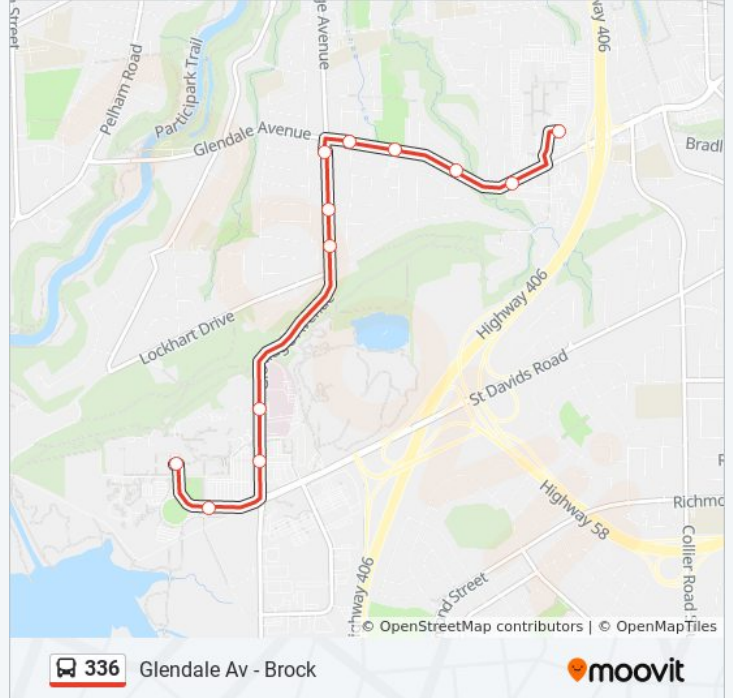

Direction: Pen Centre

12 stops

[VIEW LINE SCHEDULE](#)

Pen Centre

Glendale Ave + Pen Centre West Entrance

Glendale Ave + Marlene Dr

Glendale Ave + Woodgale Park

Glendale Ave + Wakil Dr

Glenridge Ave + Glendale Ave

Glenridge Ave + Victor Blvd

Glenridge Ave + Sovereign Dr

Glenridge Ave + Hotel Dieu Shaver Hospital

Glenridge Ave + East Academic Crosswalk

Isaac Brock Blvd + Flora Egerter Way

336 bus Info

Direction: Pen Centre

Stops: 12

Trip Duration: 7 min

Line Summary:

Direction: Pen Centre

12 stops

[VIEW LINE SCHEDULE](#)

- Brock University
- Brock University Daycare
- Isaac Brock Blvd + Zone 2 Parking Lot
- Glenridge Ave + East Academic Complex
- Glenridge Ave + John Macdonell St
- Glenridge Ave + Hotel Shaver Hospital
- Glenridge Ave + Glendale Ave
- Glendale Ave + Wakil Dr
- Glendale Ave + Valerie Dr
- Glendale Ave + Hampton Rd
- Glendale Ave + Pendale Plaza
- Pen Centre