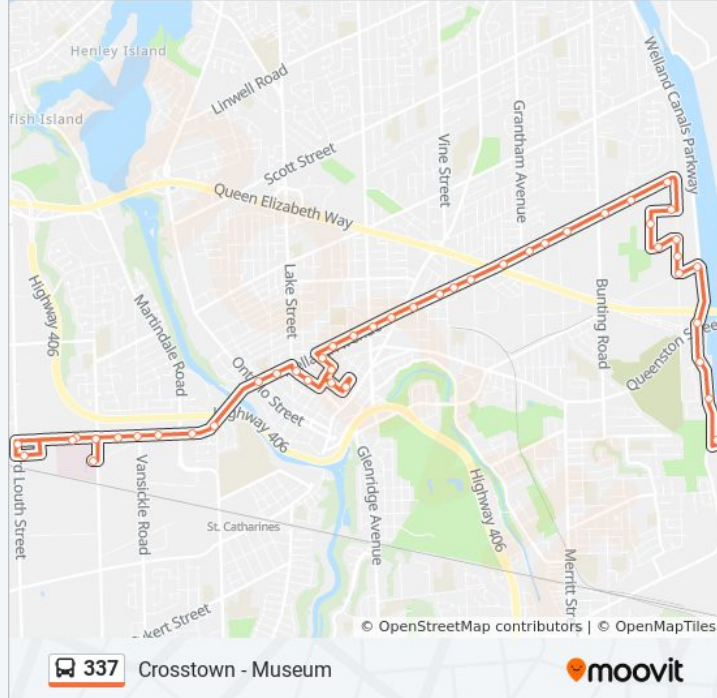

Welland Ave + Geneva St

Welland Ave + Niagara St

Welland Ave + Page St

Welland Ave + East St

Welland Ave + Vine St

Welland Ave + Berryman Ave

Welland Ave + Dieppe Rd

Welland Ave + Grantham Av

Welland Ave + Export Ave

Welland Ave + Neilson Ave

Welland Ave + Bunting Rd

Welland Ave + Dorchester Blvd S

Welland Ave + Cushman Rd

Seapark Dr + Cushman Rd (Nnw)

Seapark Dr + 27 Seapark Dr

Seapark Dr + 13 Seapark Dr

Seapark Dr + Cushman Rd (Ssw)

113 Cushman Rd

Cushman Rd + Eastchester Ave E

Eastchester Ave E + Welland Canals Pkwy

Welland Canals Pkwy + 2 Cushman Rd Business Park

Welland Canals Pkwy + Howland Dr (W)

Welland Canals Pkwy + Wilfred Laurier Cres (W)

Lock 3 Museum

Crosstown - Museum

Direction: Crosstown - Hospital

49 stops

[VIEW LINE SCHEDULE](#)

Lock 3 Museum

Welland Canals Pkwy + Wilfred Laurier Cres (E)

Welland Canals Pkwy + Howland Dr (E)

Welland Canals Pkwy + Queenston St

Eastchester Ave E + Welland Canals Pkwy

337 bus Time Schedule

Crosstown - Hospital Route Timetable:

Sunday	11:34 - 18:34
Monday	06:34 - 18:34
Tuesday	06:34 - 18:34
Wednesday	06:34 - 18:34
Thursday	06:34 - 18:34
Friday	06:34 - 18:34