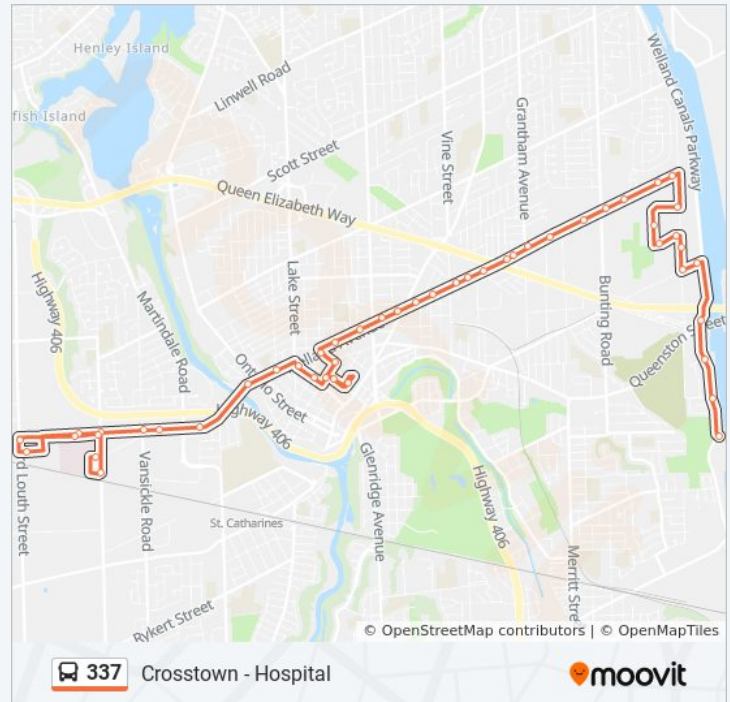

337 bus Info

Direction: Crosstown - Downtown - Museum

Stops: 45

Trip Duration: 33 min

Line Summary:

Welland Ave + Geneva St

Welland Ave + Niagara St

Welland Ave + Page St

Direction: Crosstown - Hospital

49 stops

[VIEW LINE SCHEDULE](#)

Lock 3 Museum

Welland Canals Pkwy + Wilfred Laurier Cres (E)

Welland Canals Pkwy + Howland Dr (E)

Welland Canals Pkwy + Queenston St

Eastchester Ave E + Welland Canals Pkwy

Clark St + Church St

St Catharines Public Library Carlisle St Entrance

St. Catharines Bus Terminal

Church St + Lyman St

James St + Duke St

James St + Lake St

Welland Ave + York St

Fourth Ave + Ontario St

337 bus Info

Direction: Crosstown - Hospital

Stops: 49

Trip Duration: 39 min

Line Summary:

Fourth Ave + Ridley Plaza

Fourth Ave + Smart Ctr

Fourth Ave + Vansickle Rd