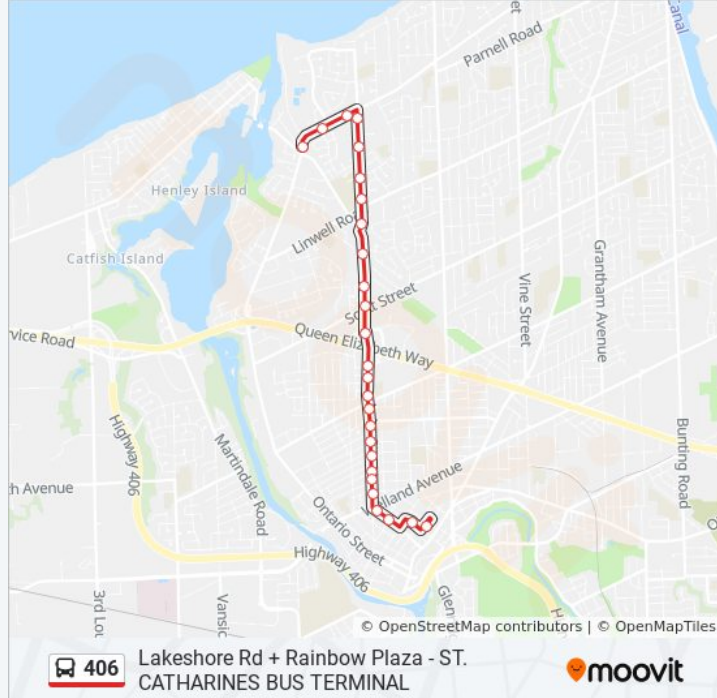

Use the Moovit App to find the closest 406 bus station near you and find out when is the next 406 bus arriving.

Direction: Lake Street - Downtown

26 stops

[VIEW LINE SCHEDULE](#)

Lakeshore Rd + Lakeport Rd

Lake St + Westgate Plaza

Lake St + Scott St

Lake St + North Service Rd

Lake St + Springdale Av

Lake St + Erindale Ave

Lake St + Lake-Carlton Plaza

Lake St + Stuart Av

Lake St + Russell Ave

406 bus Info

Direction: Lake Street - Downtown

Stops: 26

Trip Duration: 12 min

Line Summary:

James St + Welland Ave

James St + Duke St

St Catharines Public Library Carlisle St Entrance

St. Catharines Bus Terminal

Direction: Lake Street - Port Dalhousie

25 stops

[VIEW LINE SCHEDULE](#)

St. Catharines Bus Terminal

Church St + Lyman St

James St + Duke St

James St + Lake St