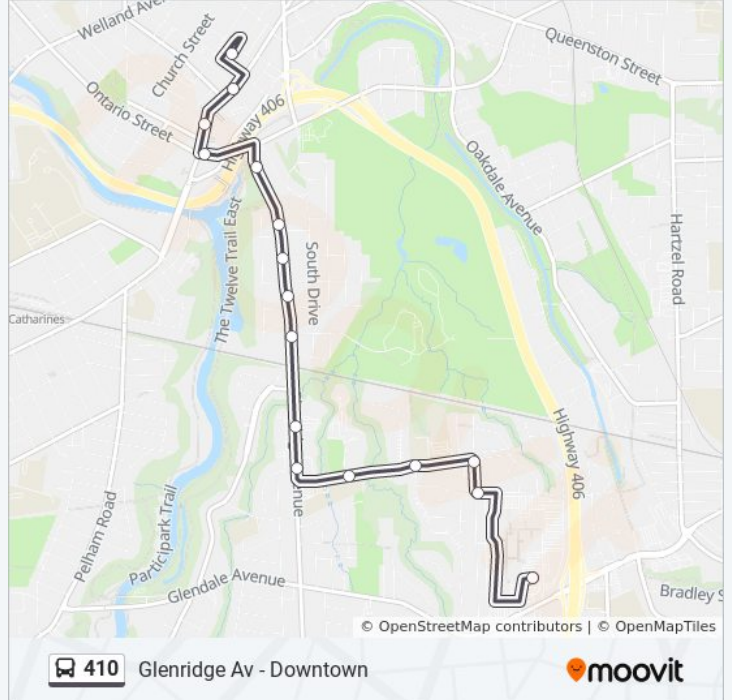

 410

Glenridge - Pen Centre

Get The App

The 410 bus line (Glenridge - Pen Centre) has 2 routes. For regular weekdays, their operation hours are:

(1) Glenridge Avenue - Downtown: 09:30 - 19:30(2) Glenridge Avenue - Pen Centre: 08:45 - 19:45

Use the Moovit App to find the closest 410 bus station near you and find out when is the next 410 bus arriving.

Direction: Glenridge Avenue - Downtown

16 stops

[VIEW LINE SCHEDULE](#)

- Pen Centre
- Chestnut St W + Jacobson Av
- Jacobson Ave + Glen Morris Dr
- Glen Morris Dr + Sir Winston Churchill
- Glen Morris Dr + Towering Heights Blvd
- Glenridge Ave + Glen Morris Dr
- 190 Glenridge Ave + Southridge Community Church
- Glenridge Ave + Edgedale Rd
- Glenridge Ave + Rockcliffe Rd
- Glenridge Ave + Ridgewood Rd
- Glenridge Ave + Downing St
- Glenridge Ave + Westchester Cres
- Westchester Cr + St Paul St
- St Paul St + Queen St
- St Paul St + James St
- St. Catharines Bus Terminal

410 bus Info

Direction: Glenridge Avenue - Downtown

Stops: 16

Trip Duration: 10 min

Line Summary:

Direction: Glenridge Avenue - Pen Centre

18 stops

[VIEW LINE SCHEDULE](#)

- St. Catharines Bus Terminal
- King St + James St
- King St + Queen St
- Ontario St + Trafalgar St
- Glenridge Ave + Westchester Cr
- Glenridge Ave + Hillcrest Ave
- Glenridge Ave + Wychwood Rd
- Glenridge Ave + Ridgewood Rd
- Glenridge Ave + Rockcliffe Rd
- Glenridge Ave + Edgedale Rd
- Glenridge Ave + Riverview Blvd
- Glenridge Ave + Glenridge Plaza
- Glenridge Av + Belton Blvd
- Glen Morris Dr + Towering Heights Blvd
- Glen Morris Dr + Village Rd
- Glen Morris Dr + Jacobson Av
- Jacobson Ave + Oakmount Dr
- Pen Centre