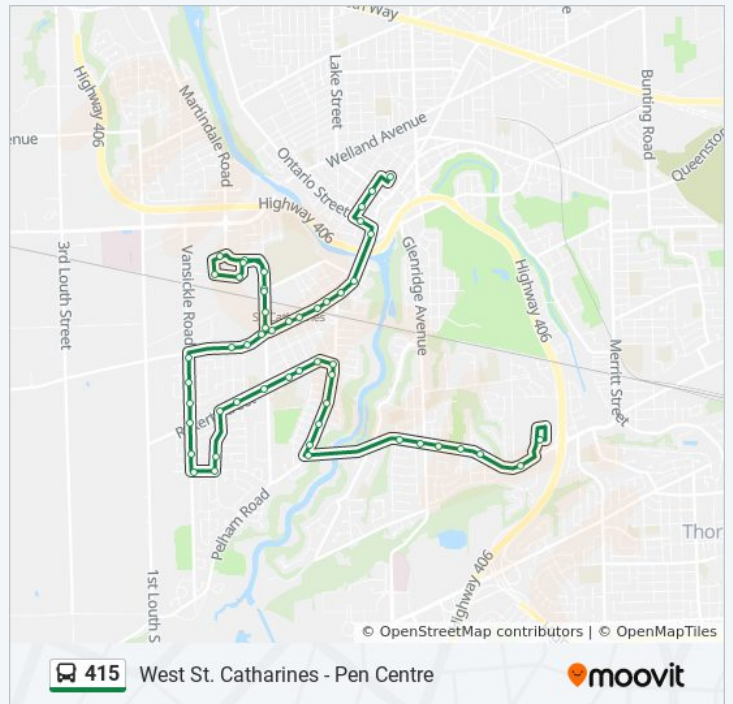

Direction: Downtown

44 stops

[VIEW LINE SCHEDULE](#)

- Pen Centre
- Glendale Ave + Pen Centre West Entrance
- Glendale Ave + Marlene Dr
- Glendale Ave + Woodgale Park
- Glendale Ave + Wakil Dr
- Glendale Ave + Glenridge Ave
- Glendale Ave + Marsdale Dr
- Glendale Ave + Riverview Blvd
- Glendale Ave + Pelham Rd
- Pelham Rd + David St
- Pelham Rd + Parker St
- Pelham Rd + Mckay St
- Pelham Rd + Whitworth St
- Rykert St + Leeper St
- Rykert St + Edith Street
- Rykert St + Louth Street
- Rykert St + Welstead Dr
- Rykert St + Westland St
- Westland St + Mcbride Dr
- Westland St + Maria St
- Westland St + Macturnbull Dr
- Vansickle Rd + Macturnbull Dr

415 bus Info

Direction: Downtown

Stops: 44

Trip Duration: 25 min

Line Summary:

- Vansickle Rd + Montrose St
- Vansickle Rd + Rykert St
- Vansickle Rd + Strada Blvd
- Vansickle Rd + Meteor St
- Vansickle Rd + St Paul St W
- St Paul St W + Frederick St
- St Paul St W + Seymour Hannah Sports Complex
- St Paul St W + Louth St
- Louth St + 230 Louth St
- Louth St + Ridley Rd
- Louth St + Crestcombe Rd
- Louth St + Vintage Cr
- West St Catharines Smart Centre
- Fourth Av + Ridley Square Plaza
- Fourth Ave + Hwy 406
- Ontario St + 153 Ontario St
- Ontario St + Adams St
- Ontario St + Norris Pl
- Church St + William St
- Church St + James St
- St Catharines Public Library Carlisle St Entrance
- St. Catharines Bus Terminal

Westland St + Maria St

Westland St + Rykert St

Rykert St + Welstead St

Rykert St + Louth St

Rykert St + Edith St

Rykert St + Churchill St

Rykert St + Cumming St

Cumming St + Pelham Rd

Glendale Ave + Valerie Dr

415 bus Info

Direction: West St. Catharines To Pen Centre

Stops: 43

Trip Duration: 26 min

Line Summary:

Glendale Ave + Hampton Rd

Glendale Ave + Pendale Plaza