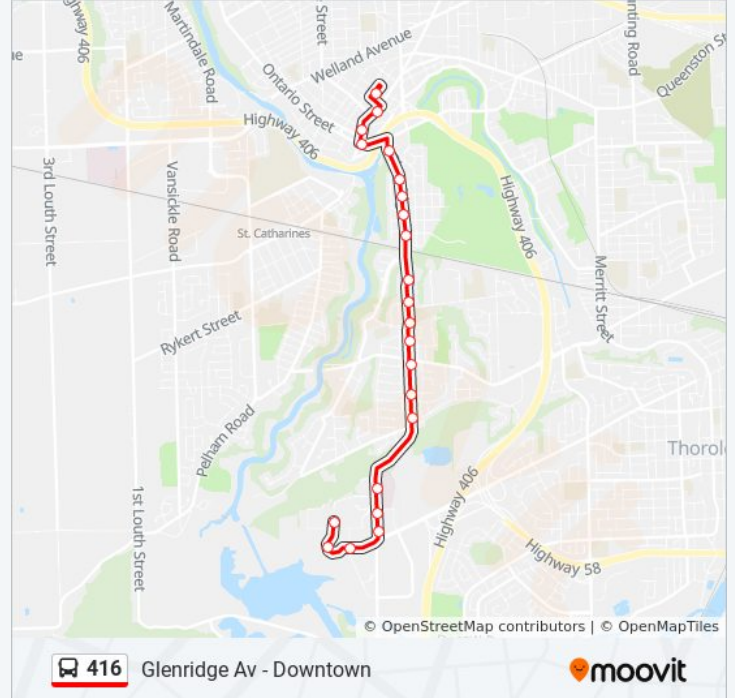

416 bus Info

Direction: Glenridge Avenue - Brock

Stops: 22

Trip Duration: 11 min

Line Summary:

Direction: Glenridge Avenue - Downtown

22 stops

[VIEW LINE SCHEDULE](#)

416 bus Time Schedule

Glenridge Avenue - Downtown Route Timetable:

Sunday	08:55 - 23:30
Monday	00:00 - 23:30
Tuesday	11:00 - 23:30
Wednesday	19:00 - 23:30
Thursday	19:00 - 23:30
Friday	19:00 - 23:30
Saturday	07:30 - 23:30

416 bus Info

Direction: Glenridge Avenue - Downtown

Stops: 22

Trip Duration: 9 min

Line Summary:

Westchester Cr + St Paul St
St Paul St + Queen St
St Paul St + James St
St. Catharines Bus Terminal

416 bus time schedules and route maps are available in an offline PDF at moovitapp.com. Use the [Moovit App](#) to see live bus times, train schedule or subway schedule, and step-by-step directions for all public transit in Toronto.