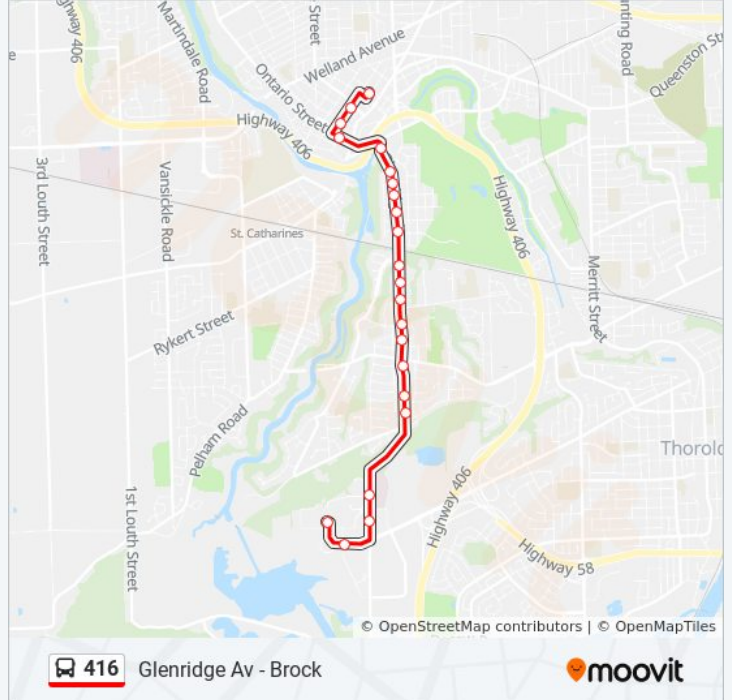

Use the Moovit App to find the closest 416 bus station near you and find out when is the next 416 bus arriving.

Direction: Glenridge Avenue - Brock

22 stops

[VIEW LINE SCHEDULE](#)

- St. Catharines Bus Terminal
- King St + James St
- King St + Queen St
- Ontario St + Trafalgar St
- Glenridge Ave + Westchester Cr
- Glenridge Ave + Hillcrest Ave
- Glenridge Ave + Wychwood Rd
- Glenridge Ave + Ridgewood Rd
- Glenridge Ave + Rockcliffe Rd
- Glenridge Ave + Edgedale Rd
- Glenridge Ave + Riverview Blvd
- Glenridge Ave + Glenridge Plaza
- Glenridge Av + Belton Blvd
- Glenridge Ave + Oakridge Ave
- Glenridge Ave + Larchwood Dr
- Glenridge Ave + Glendale Ave
- Glenridge Ave + Victor Blvd
- Glenridge Ave + Sovereign Dr
- Glenridge Ave + Hotel Dieu Shaver Hospital
- Glenridge Ave + East Academic Crosswalk
- Isaac Brock Blvd + Flora Egerter Way
- Brock University

416 bus Time Schedule

Glenridge Avenue - Brock Route Timetable:

Sunday	08:45 - 23:45
Monday	00:15 - 23:15
Tuesday	10:45 - 23:15
Wednesday	18:45 - 23:15
Thursday	18:45 - 23:15
Friday	18:45 - 23:15
Saturday	07:15 - 23:15

416 bus Info

Direction: Glenridge Avenue - Brock

Stops: 22

Trip Duration: 11 min

Line Summary:

Direction: Glenridge Avenue - Downtown

22 stops

[VIEW LINE SCHEDULE](#)

416 bus Info

Direction: Glenridge Avenue - Downtown

Stops: 22

Trip Duration: 9 min

Line Summary:

Westchester Cr + St Paul St
St Paul St + Queen St
St Paul St + James St
St. Catharines Bus Terminal

416 bus time schedules and route maps are available in an offline PDF at moovitapp.com. Use the [Moovit App](#) to see live bus times, train schedule or subway schedule, and step-by-step directions for all public transit in Toronto.