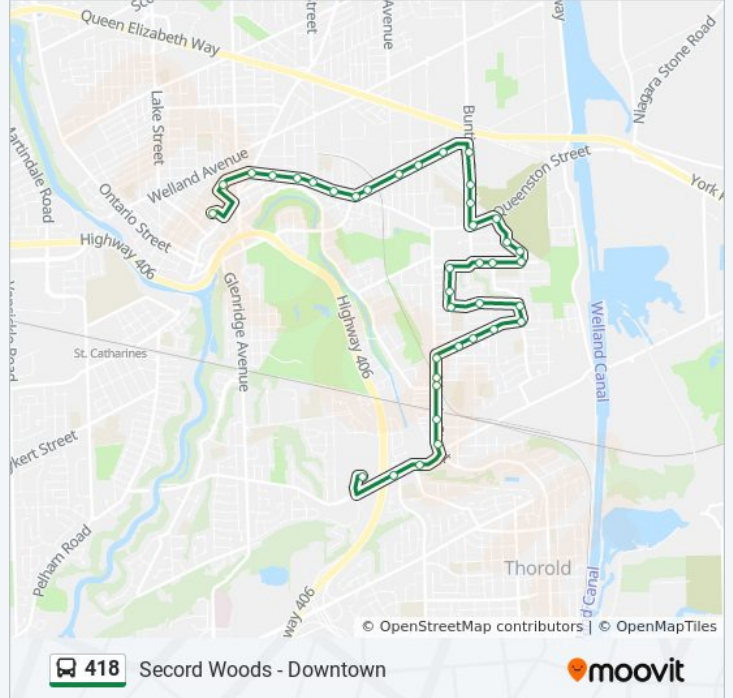

Direction: Secord Woods - Downtown

39 stops

[VIEW LINE SCHEDULE](#)

- Pen Centre
- Glendale Ave + Burleigh Hill Dr
- Glendale Ave + Mountain St
- Merritt St + Almond Ln
- Merritt St + Walnut St
- Merritt St + Oakdale Av
- Merritt St + Seymour Ave
- Merritt St + Rockwood Ave
- Rockwood Ave + Nestor St
- Rockwood Ave + Park Ave
- Rockwood Ave + Carriage Rd
- Rockwood Ave + Woodrow St
- Woodrow St + Dunvegan Rd
- Dunvegan Rd + Alexandra Blvd
- Dunvegan Rd + Ferndale Ave
- Ferndale Ave + Alexandra Blvd
- Ferndale Ave + Battersea Ave
- Bloomfield Ave + Lawson St
- Bloomfield Ave + Woodrow St
- Bloomfield Ave + Dundonald St
- Rosedale Av + Beatrice St
- Rosedale Av + Spring St

418 bus Info

Direction: Secord Woods - Downtown

Stops: 39

Trip Duration: 20 min

Line Summary:

Spring St + Queenston St
 Queenston St + Bunting Rd
 Bunting Rd + Chloe St
 124 Bunting Road
 Bunting Rd + Eastchester Av
 Eastchester Ave + Annette St
 Eastchester Ave + Perth St
 Eastchester Ave + Chelsea St
 Eastchester Ave + Mitchell St
 Eastchester Ave + Queenston St
 Queenston St + Ida St
 Queenston St + Vine St S
 Queenston St + Tasker St
 Church St + Queenston St
 Church St + Niagara St
 King St + Church St
 St. Catharines Bus Terminal

Direction: Secord Woods - Pen Centre

46 stops

[VIEW LINE SCHEDULE](#)

St. Catharines Bus Terminal
 Gale Cr + Riordon St
 Riordon St + Division St
 Queenston St + Riordon St
 Queenston St + Calvin St
 Queenston St + Church St
 Queenston St + Oakdale Ave
 Queenston St + Prince St
 Queenston St + Richmond Av
 Eastchester Ave + Mitchell St
 Eastchester Av + Yale Cr
 Eastchester Av + Grantham Av S

418 bus Info

Direction: Secord Woods - Pen Centre

Stops: 46

Trip Duration: 21 min

Line Summary:

Eastchester Ave + Marmora St

Eastchester Ave + Lorne St

Eastchester Ave + Laird Dr