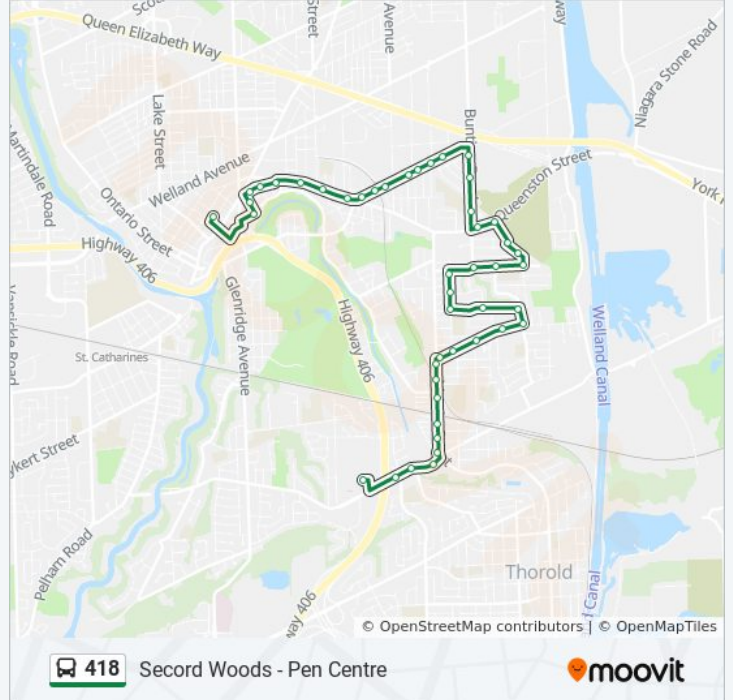

418 bus Info

Direction: Secord Woods - Downtown

Stops: 39

Trip Duration: 20 min

Line Summary:

Spring St + Queenston St
 Queenston St + Bunting Rd
 Bunting Rd + Chloe St
 124 Bunting Road
 Bunting Rd + Eastchester Av
 Eastchester Ave + Annette St
 Eastchester Ave + Perth St
 Eastchester Ave + Chelsea St
 Eastchester Ave + Mitchell St
 Eastchester Ave + Queenston St
 Queenston St + Ida St
 Queenston St + Vine St S
 Queenston St + Tasker St
 Church St + Queenston St
 Church St + Niagara St
 King St + Church St
 St. Catharines Bus Terminal

418 bus Info

Direction: Secord Woods - Pen Centre

Stops: 46

Trip Duration: 21 min

Line Summary:

Eastchester Ave + Marmora St

Eastchester Ave + Lorne St

Eastchester Ave + Laird Dr

Woodrow St + Rockwood Av

Rockwood Ave + Carriage Rd

Rockwood Ave + Park Ave

Rockwood Ave + Ferndale Ave

Rockwood Ave + Grove Ave

Merritt St + Rockwood Av

Merritt St + Seymour Av

Merritt St + Elm Lane

Merritt St + Walnut St

Merritt St + Almond St

Merritt St + Glendale Ave

Glendale Ave + Mountain Locks Plaza

Glendale Ave + Mountain St

Glendale Ave + Burleigh Hill Dr

418 bus time schedules and route maps are available in an offline PDF at moovitapp.com. Use the [Moovit App](#) to see live bus times, train schedule or subway schedule, and step-by-step directions for all public transit in Toronto.