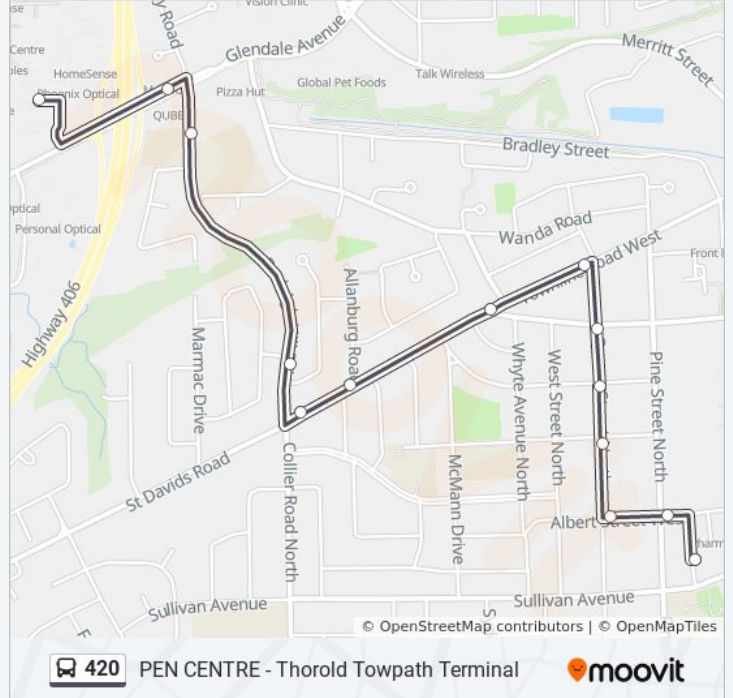

## Direction: Pen Centre

14 stops

[VIEW LINE SCHEDULE](#)

Thorold Towpath Terminal  
Albert St + Pine St N  
Albert St + Queen St  
Queen St + Ann St  
Queen St + Water St  
Queen St + St Davids Rd  
Townline Rd W + Queen St N  
Townline Rd + St Davids Rd  
St Davids Rd + Allanburg Rd S  
St Davids Rd + Burleigh Hill Dr  
Burleigh Hill Dr + Dalecrest Ave  
Burleigh Hill Dr + Glendale Av  
Glendale Ave + Burleigh Hill Dr  
Pen Centre

## 420 bus Info

**Direction:** Pen Centre

**Stops:** 14

**Trip Duration:** 7 min

**Line Summary:**

**Direction: Thorold**

25 stops

[VIEW LINE SCHEDULE](#)

- Pen Centre
- Glendale Ave + Burleigh Hill Dr
- Burleigh Hill Dr + Warkdale Dr
- Burleigh Hill Dr + Dalecrest Ave
- Collier Rd + Broderick Ave
- Collier Rd + Sullivan Ave
- Collier Rd + Elgin St
- Collier Rd + Richmond St
- Richmond St + Richmond St School
- 93 Richmond St
- Richmond St + Crompton Blvd
- Richmond St + Queen St
- Richmond St + Cleveland St
- 61 Ormond St S
- Ormond St S + Portland St
- Ormond St S + Clairmont St
- Ormond St S + Albert St E
- Ormond St N + Regent St

**420 bus Info**

**Direction:** Thorold

**Stops:** 25

**Trip Duration:** 12 min

**Line Summary:**

Ormond St N + Thorold Arena

Ormond St N + Thorold High School

Front St + Thorold Arena