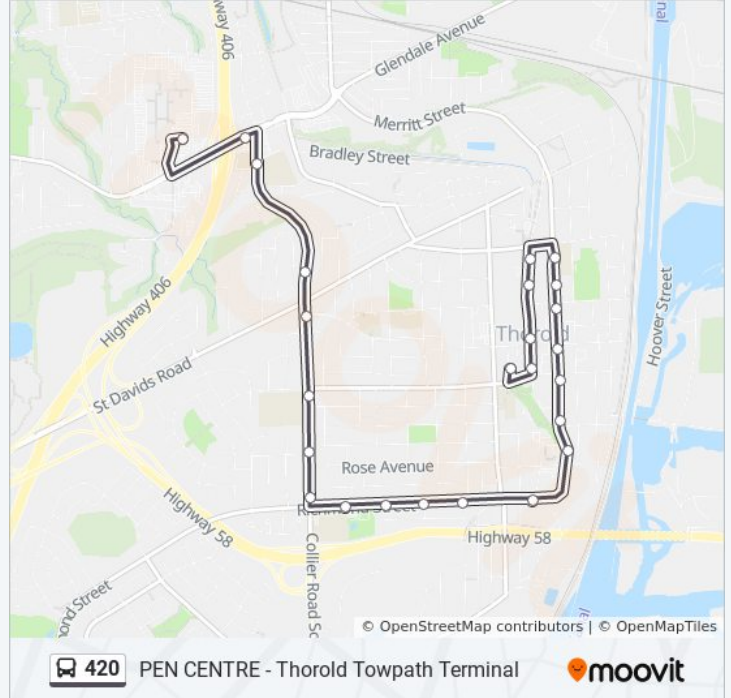

## Direction: Pen Centre

14 stops

[VIEW LINE SCHEDULE](#)

Thorold Towpath Terminal  
Albert St + Pine St N  
Albert St + Queen St  
Queen St + Ann St  
Queen St + Water St  
Queen St + St Davids Rd  
Townline Rd W + Queen St N  
Townline Rd + St Davids Rd  
St Davids Rd + Allanburg Rd S  
St Davids Rd + Burleigh Hill Dr  
Burleigh Hill Dr + Dalecrest Ave  
Burleigh Hill Dr + Glendale Av  
Glendale Ave + Burleigh Hill Dr  
Pen Centre

- Pen Centre
- Glendale Ave + Burleigh Hill Dr
- Burleigh Hill Dr + Warkdale Dr
- Burleigh Hill Dr + Dalecrest Ave
- Collier Rd + Broderick Ave
- Collier Rd + Sullivan Ave
- Collier Rd + Elgin St
- Collier Rd + Richmond St
- Richmond St + Richmond St School
- 93 Richmond St
- Richmond St + Crompton Blvd
- Richmond St + Queen St
- Richmond St + Cleveland St
- 61 Ormond St S
- Ormond St S + Portland St
- Ormond St S + Clairmont St
- Ormond St S + Albert St E
- Ormond St N + Regent St

**420 bus Info**

**Direction:** Thorold

**Stops:** 25

**Trip Duration:** 12 min

**Line Summary:**

Ormond St N + Thorold Arena

Ormond St N + Thorold High School

Front St + Thorold Arena

Front St + Regent St

Front St + Albert St

Front St + Clairmont St

Thorold Towpath Terminal

420 bus time schedules and route maps are available in an offline PDF at [moovitapp.com](https://moovitapp.com). Use the [Moovit App](#) to see live bus times, train schedule or subway schedule, and step-by-step directions for all public transit in Toronto.