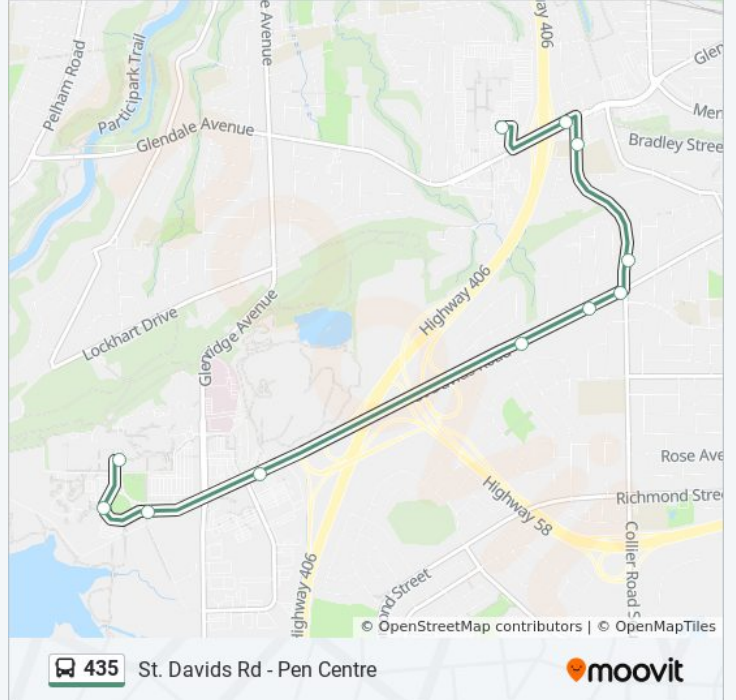

**Direction: Brock**

10 stops

[VIEW LINE SCHEDULE](#)

Pen Centre

Glendale Ave + Burleigh Hill Dr

Burleigh Hill Dr + Warkdale Dr

Burleigh Hill Dr + Dalecrest Ave

St Davids Rd + Burleigh Hill Dr

St Davids Rd + Marmac Dr

St Davids Rd + Barbican Gt

Sir Isaac Brock Way + Schmon Pkwy

Isaac Brock Blvd + Flora Egerter Way

Brock University

**435 bus Time Schedule**

Brock Route Timetable:

Sunday	11:15 - 20:15
Monday	18:30 - 23:30
Tuesday	00:00 - 23:30
Wednesday	00:00 - 23:30
Thursday	00:00 - 23:30
Friday	00:00 - 23:30
Saturday	00:00 - 22:45

- Brock University
- Brock University Daycare
- Isaac Brock Blvd + Zone 2 Parking Lot
- Sir Isaac Brock Way + Schmon Pkwy
- St Davids Rd + Tupper Dr
- St Davids Rd + Marmac Dr
- St Davids Rd + Collier Rd N
- Burleigh Hill Dr + Dalecrest Ave
- Burleigh Hill Dr + Glendale Av
- Glendale Ave + Burleigh Hill Dr
- Pen Centre

**435 bus Info**

**Direction:** Pen Centre

**Stops:** 11

**Trip Duration:** 9 min

**Line Summary:**

435 bus time schedules and route maps are available in an offline PDF at [moovitapp.com](https://moovitapp.com). Use the [Moovit App](#) to see live bus times, train schedule or subway schedule, and step-by-step directions for all public transit in Toronto.