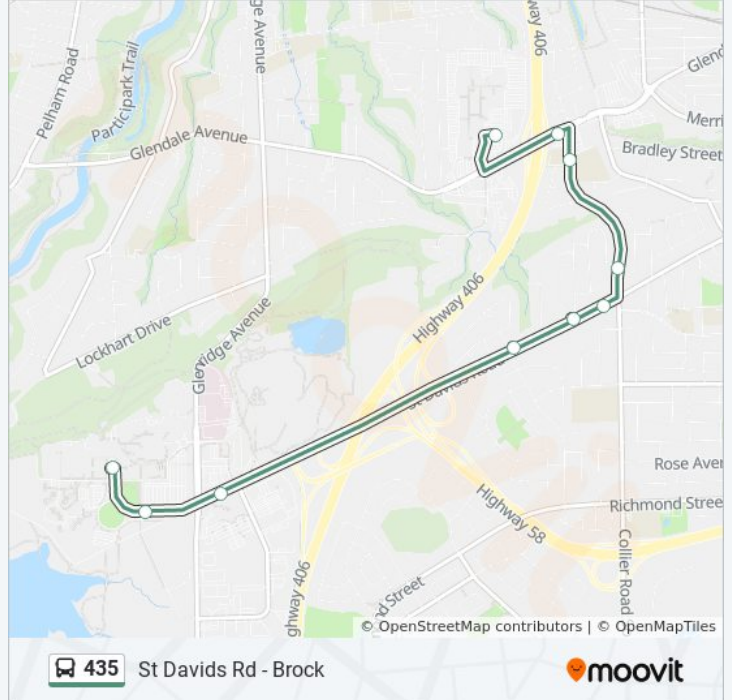

**Direction: Brock**

10 stops

[VIEW LINE SCHEDULE](#)

Pen Centre

Glendale Ave + Burleigh Hill Dr

Burleigh Hill Dr + Warkdale Dr

Burleigh Hill Dr + Dalecrest Ave

St Davids Rd + Burleigh Hill Dr

St Davids Rd + Marmac Dr

St Davids Rd + Barbican Gt

Sir Isaac Brock Way + Schmon Pkwy

Isaac Brock Blvd + Flora Egerter Way

Brock University

**435 bus Time Schedule**

Brock Route Timetable:

Sunday	11:15 - 20:15
Monday	18:30 - 23:30
Tuesday	00:00 - 23:30
Wednesday	00:00 - 23:30
Thursday	00:00 - 23:30
Friday	00:00 - 23:30
Saturday	00:00 - 22:45

**435 bus Info**

**Direction:** Brock

**Stops:** 10

**Trip Duration:** 9 min

**Line Summary:**

**Direction: Pen Centre**

11 stops

[VIEW LINE SCHEDULE](#)

- Brock University
- Brock University Daycare
- Isaac Brock Blvd + Zone 2 Parking Lot
- Sir Isaac Brock Way + Schmon Pkwy
- St Davids Rd + Tupper Dr
- St Davids Rd + Marmac Dr
- St Davids Rd + Collier Rd N
- Burleigh Hill Dr + Dalecrest Ave
- Burleigh Hill Dr + Glendale Av
- Glendale Ave + Burleigh Hill Dr
- Pen Centre