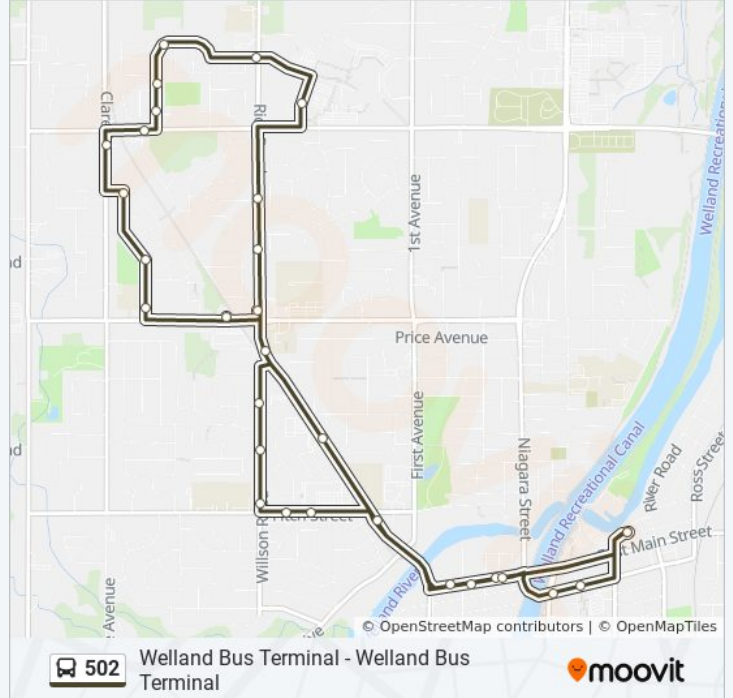

Direction: Rice Rd

14 stops

[VIEW LINE SCHEDULE](#)

Chippawayan Tr & Niagara College

Rice Rd & McCrae Rd

Rice Rd & Hatter Av

Rice Rd & Thorold Rd

Willson Rd & Loyalist Dr

Willson Rd & Westwood Cr

Willson Rd & Fitch St

Fitch St & 235 Fitch St

Fitch St Plaza

West Main St & Denistoun St

West Main St & Albina St

Division St & King St

Division St & Cross St

Welland Bus Terminal

502 bus Time Schedule

Rice Rd Route Timetable:

Sunday	10:44 - 23:44
Monday	00:44 - 22:44
Tuesday	06:14 - 22:44
Wednesday	06:14 - 22:44
Thursday	06:14 - 22:44
Friday	06:14 - 22:44
Saturday	06:44 - 21:44

502 bus Info

Direction: Rice Rd

Stops: 14

Trip Duration: 11 min

Line Summary:

Direction: Rice Rd.

17 stops

[VIEW LINE SCHEDULE](#)