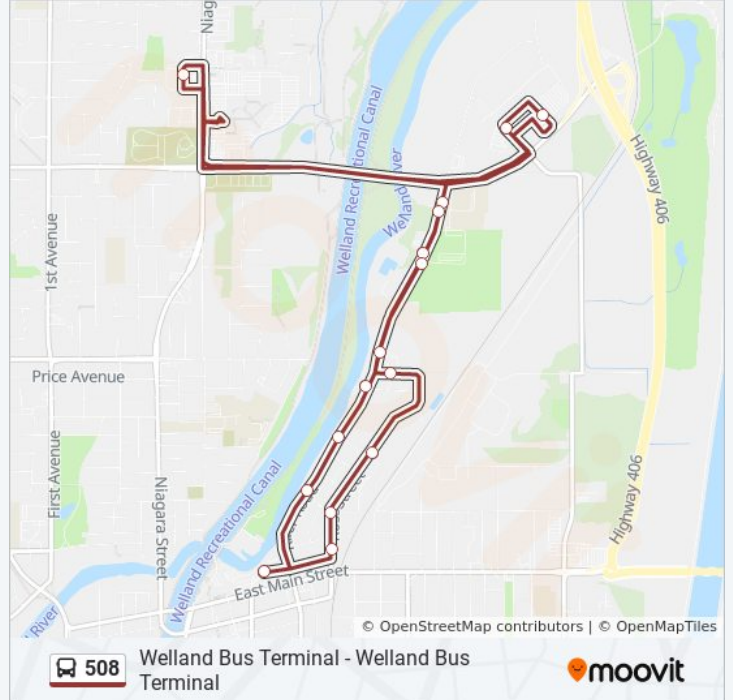

Direction: Woodlawn Rd

8 stops

[VIEW LINE SCHEDULE](#)

Seaway Mall

Niagara St + Zehrs

River Rd & Woodlawn Rd

River Rd & 570 River Rd (W)

River Rd & Almond St

River Rd & Bruce St

River Rd & McMaster Av

Welland Bus Terminal

508 bus Time Schedule

Woodlawn Rd Route Timetable:

Sunday	10:41 - 23:41
Monday	00:41 - 22:41
Tuesday	06:11 - 22:41
Wednesday	06:11 - 22:41
Thursday	06:11 - 22:41
Friday	06:11 - 22:41
Saturday	06:41 - 21:41

508 bus Info

Direction: Woodlawn Rd

Stops: 8

Trip Duration: 10 min

Line Summary:

Direction: Woodlawn Rd

10 stops

[VIEW LINE SCHEDULE](#)

- Welland Bus Terminal
- Ross St & Evan St
- Ross St & McMaster Av
- Ross St & Bruce St
- Downs Dr & Cooper Rd
- River Rd & 426 River Rd
- River Rd & 570 River Rd
- River Rd & Jean Vanier
- Rona
- Seaway Mall