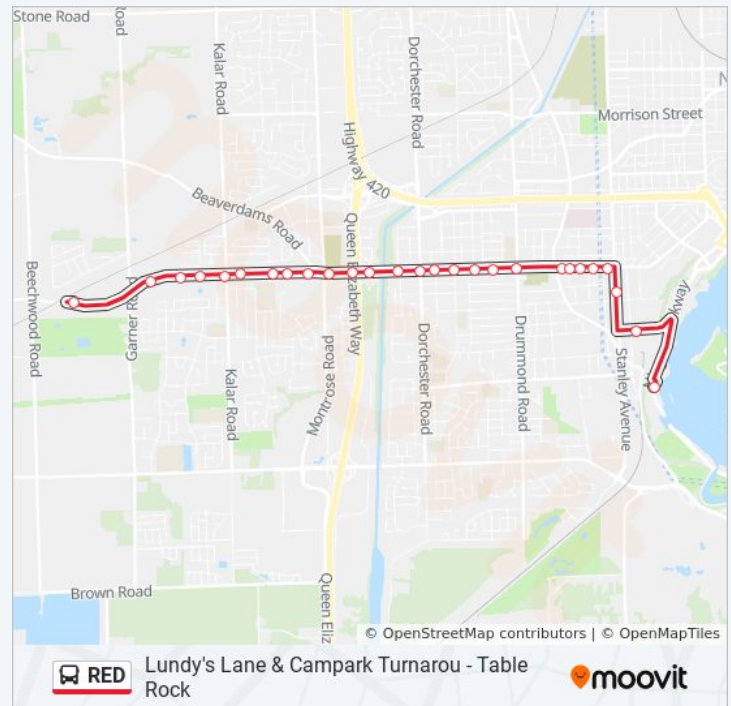

**RED bus Info**

**Direction:** 601 Redline - Lundy's Lane

**Stops:** 20

**Trip Duration:** 12 min

**Line Summary:**

Ferry St & Allendale Av

Stanley Av & Ramada Hotel

Murray St & Fallsview Casino

Table Rock

## RED bus Time Schedule

601 Redline - Table Rock Route Timetable:

Sunday	07:00 - 23:00
Monday	06:00 - 23:00
Tuesday	06:00 - 23:00
Wednesday	06:00 - 23:00
Thursday	06:00 - 23:00
Friday	06:00 - 23:00
Saturday	06:00 - 23:00

## RED bus Info

**Direction:** 601 Redline - Table Rock

**Stops:** 25

**Trip Duration:** 21 min

**Line Summary:**

RED bus time schedules and route maps are available in an offline PDF at [moovitapp.com](https://www.moovitapp.com). Use the [Moovit App](#) to see live bus times, train schedule or subway schedule, and step-by-step directions for all public transit in Toronto.