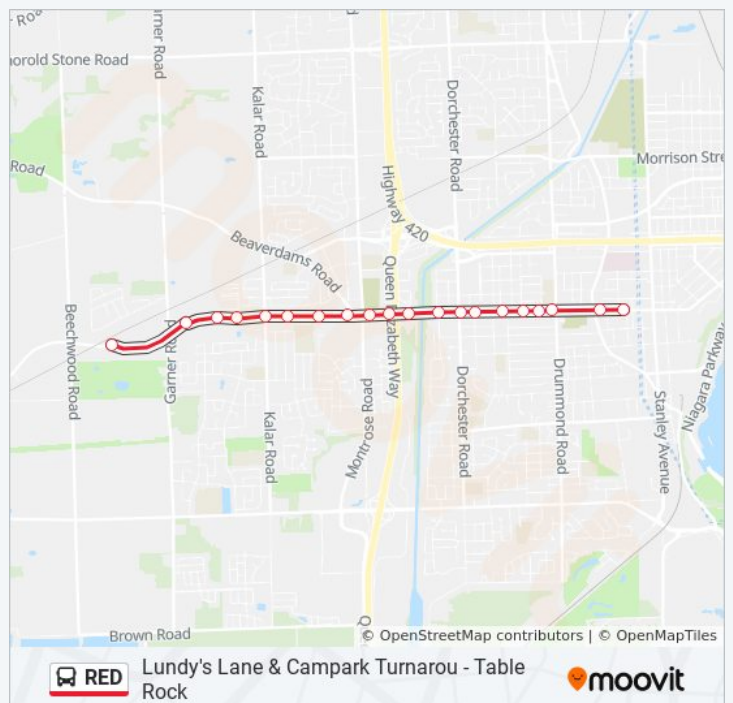

Ferry St & Main St

Lundy's Lane & Drummond Rd

Lundy's Lane & Leonard

Lundy's Lane & Best Western

Lundy's Lane & Byng

Lundy's Lane & Corwin (North Si

Lundy's Lane & Dorchester Rd

Lundy's Lane & Brookfield

Lundy's Lane & Koa Kampground

Scott's Tent & Trailer Park

Lundy's Lane & Campark Turnarou

**RED bus Time Schedule**

601 Redline - Lundy's Lane Route Timetable:

Sunday	07:10
Monday	06:10 - 07:10
Tuesday	06:10
Wednesday	06:10
Thursday	06:10
Friday	06:10
Saturday	06:10

**RED bus Info**

**Direction:** 601 Redline - Lundy's Lane

**Stops:** 20

**Trip Duration:** 12 min

**Line Summary:**

Ferry St & Allendale Av

Stanley Av & Ramada Hotel

Murray St & Fallsview Casino

Table Rock