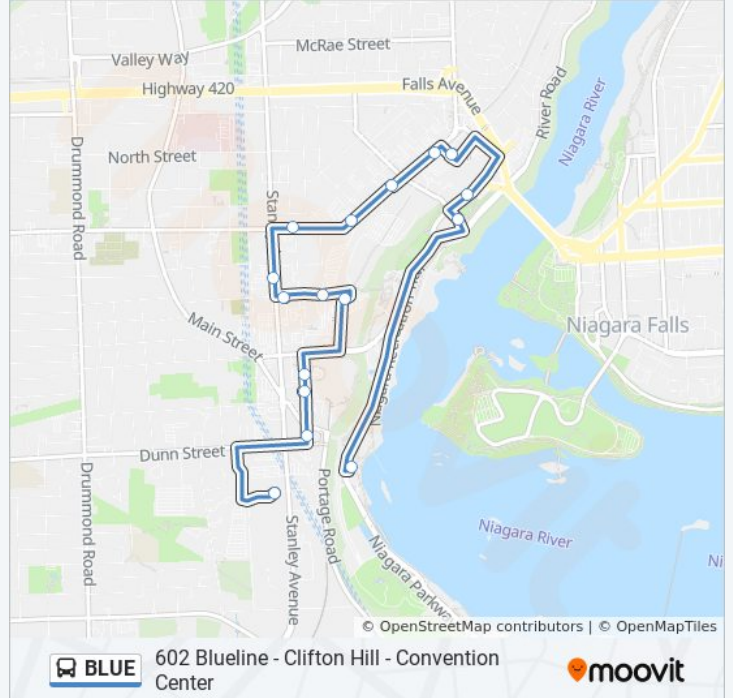

Use the Moovit App to find the closest BLUE bus station near you and find out when is the next BLUE bus arriving.

Direction: 602 Blueline - Clifton Hill - Convention Center

16 stops

[VIEW LINE SCHEDULE](#)

- Table Rock
- Clifton Hill/Niagara City Cruises
- Falls Av & Sheraton on the Falls
- Casino Niagara
- Victoria Av
- Victoria Av & Clifton Hill
- Howard Johnson/Frewin Theatre
- Ferry St & Fallsview Blvd
- Stanley Av & Ramada Hotel
- Robinson St & Wyndham Garden Hot
- Robinson & Clark
- Skylon Tower
- Hilton Hotel/Fallsview Casino
- Four Points Sheraton
- Copacabana
- Convention Centre

BLUE bus Info

Direction: 602 Blueline - Clifton Hill - Convention Center

Stops: 16

Trip Duration: 19 min

Line Summary:

Direction: 602 Blueline - Tablerock

7 stops

[VIEW LINE SCHEDULE](#)

- Convention Centre
- Fallsview Blvd & Marriott Hotel
- Embassy Suites Hotel/Tower Hotel
- Fallsview Blvd & Oakes Hotel
- Starbucks
- Fallsview Blvd & Fallsview Casin
- Table Rock

BLUE bus Time Schedule