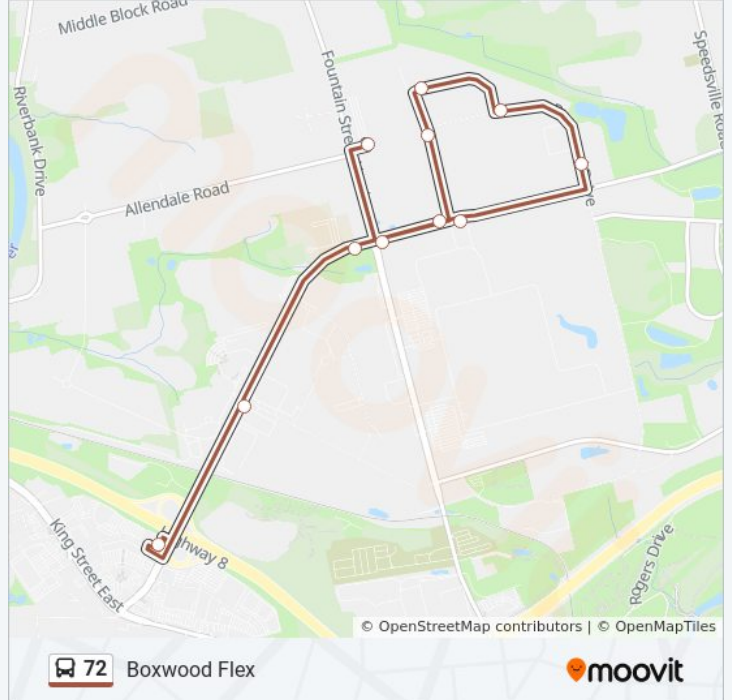

Boxwood Flex

Get The App

The 72 bus line (Boxwood Flex) has 4 routes. For regular weekdays, their operation hours are:
 (1) Loblaws Distribution Centre: 6:10 AM - 11:15 PM(2) Maple Grove/Vondrau: 6:40 AM(3) Sportsworld Station: 5:57 AM - 11:32 PM(4) Toyota: 5:48 AM

Use the Moovit App to find the closest 72 bus station near you and find out when is the next 72 bus arriving.

Direction: Loblaws Distribution Centre
 11 stops
[VIEW LINE SCHEDULE](#)

- Sportsworld Station
- Maple Grove / Cherry Blossom
- Maple Grove / Fountain (West Side Temporary Stop)
- Maple Grove / Fountain (East Side Temporary Stop)
- Maple Grove / Vondrau
- Boxwood / Maple Grove
- Boxwood / Vondrau
- 90 Vondrau Dr.
- Vondrau / Boxwood
- Maple Grove / Vondrau
- Loblaws Distribution Centre

72 bus Info
Direction: Loblaws Distribution Centre
Stops: 11
Trip Duration: 14 min
Line Summary:

Direction: Maple Grove/Vondrau

10 stops

[VIEW LINE SCHEDULE](#)

- Sportsworld Station
- Maple Grove / Cherry Blossom
- Maple Grove / Fountain (West Side Temporary Stop)
- Maple Grove / Fountain (East Side Temporary Stop)
- Maple Grove / Vondrau
- Boxwood / Maple Grove
- Boxwood / Vondrau
- 90 Vondrau Dr.
- Vondrau / Boxwood
- Maple Grove / Vondrau

Direction: Sportsworld Station

Stops: 8

Trip Duration: 8 min

Line Summary:

Direction: Toyota

4 stops

[VIEW LINE SCHEDULE](#)

Sportsworld Station