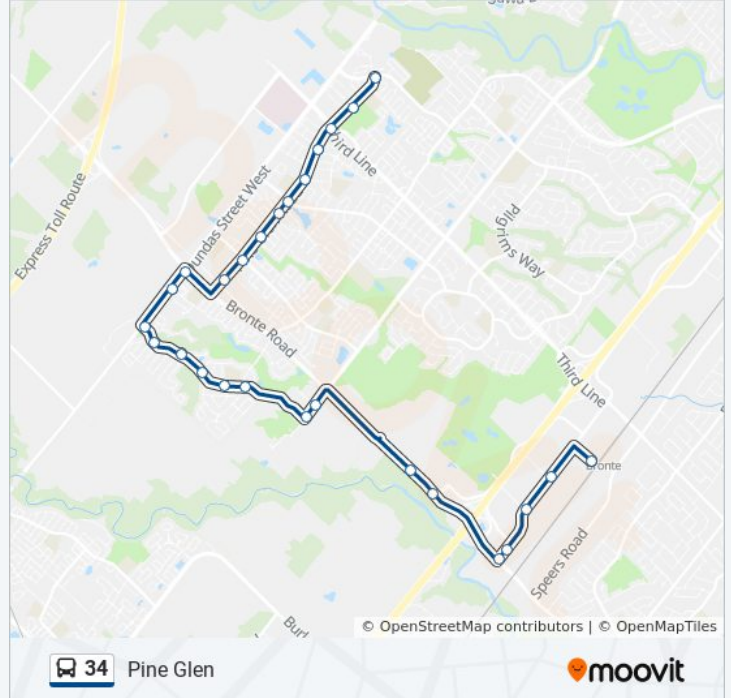

**34 bus Info**

**Direction:** Pine Glen

**Stops:** 27

**Trip Duration:** 22 min

**Line Summary:**

Pine Glen Rd. + Grand Oak Trail

Pine Glen Rd. + Falling Green Dr

Pine Glen Rd. + Crestmont Dr.

Pine Glen Rd + Postmaster Dr

Pine Glen Rd + Castlebrook Rd

Pine Glen Rd. + Parkglen Ave.

Pine Glen Rd. + Third Line

Pine Glen Rd + Lazio Lane

Pine Glen Rd. + Proudfoot Trail

34 bus time schedules and route maps are available in an offline PDF at [moovitapp.com](https://moovitapp.com). Use the [Moovit App](#) to see live bus times, train schedule or subway schedule, and step-by-step directions for all public transit in Toronto.