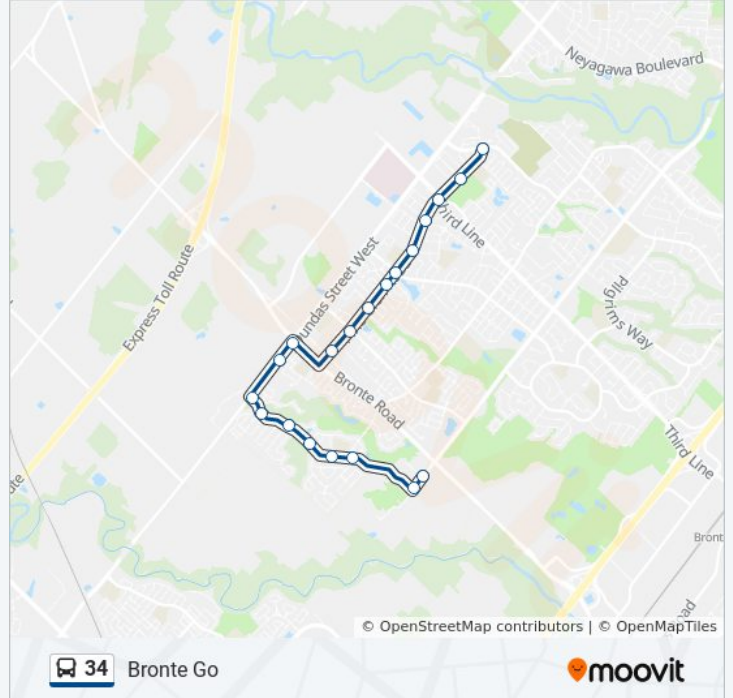

### Direction: Bronte Go

20 stops

[VIEW LINE SCHEDULE](#)

- Upper Middle Rd West + Trawden Way
- Upper Middle Rd West + Colonel William Pkwy
- Colonel William Pkwy + Richview Blvd
- Colonel William Pkwy + Dewsbury Dr
- Colonel William Pkwy + Wuthering Heights Way
- Colonel William Pkwy + Liptay Ave
- Colonel William Pkwy + Stalybridge Dr
- Colonel William Pkwy + Dundas St West
- Dundas St West + Valleyridge Dr
- Dundas St West + Bronte Rd
- Pine Glen Rd. + Khalsa Gate
- Pine Glen Rd. + Grand Oak Trail
- Pine Glen Rd. + Falling Green Dr
- Pine Glen Rd. + Crestmont Dr.
- Pine Glen Rd + Postmaster Dr
- Pine Glen Rd + Castlebrook Rd
- Pine Glen Rd. + Parkglen Ave.
- Pine Glen Rd. + Third Line

### 34 bus Info

**Direction:** Bronte Go

**Stops:** 20

**Trip Duration:** 15 min

**Line Summary:**

Pine Glen Rd + Lazio Lane

Pine Glen Rd. + Proudfoot Trail

**Direction: Pine Glen**

27 stops

[VIEW LINE SCHEDULE](#)

Bronte Go Station

Wycroft Rd + Westgate Rd

Wycroft Rd + Pacific Rd

Wycroft Rd + South Service Rd

Wycroft Rd + Bronte Rd

Halton Region Centre

Woodlands Operation Centre

Upper Middle Rd West + Trawden Way

Upper Middle Rd West + Colonel William Pkwy

Colonel William Pkwy + Richview Blvd

Colonel William Pkwy + Dewsbury Dr

Colonel William Pkwy + Wuthering Heights Way