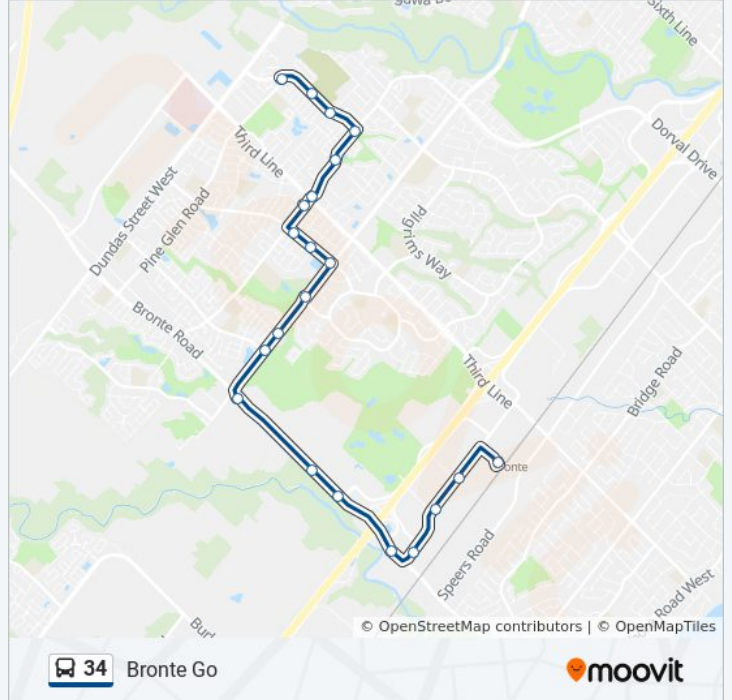

**Direction: Bronte Go**

21 stops

[VIEW LINE SCHEDULE](#)

- Pine Glen Rd. + Proudfoot Trail
- Proudfoot Trail South Of Ridgebank Dr
- Proudfoot Trail + Waubanoka Way
- Westoak Trails Blvd + Proudfoot Trail
- Westoak Trails Blvd + Bloomfield Dr
- Westoak Trails Blvd + Third Line
- Westoak Trails Blvd + Stillmeadow Rd
- Postmaster Dr + Golden Orchard Trail
- Postmaster Dr + Arbourview Dr
- Postmaster Dr + Upper Middle Rd West
- Upper Middle Rd West + Reeves Gate
- Upper Middle Rd West East Of Grand Oak Trail
- Upper Middle Rd West + Grand Oak Trail
- Bronte Rd + Upper Middle Rd West
- Bronte Rd at Woodlands Operation Centre
- Bronte Rd + North Service Rd West
- Bronte Rd North Of Wyecroft Rd
- Wyecroft Rd + South Service Rd West
- Wyecroft Rd + Pacific Rd
- Wyecroft Rd + Westgate Rd
- Bronte Go Station

**34 bus Info**

**Direction:** Bronte Go

**Stops:** 21

**Trip Duration:** 18 min

**Line Summary:**

### Direction: Bronte Go

20 stops

[VIEW LINE SCHEDULE](#)

- Upper Middle Rd West + Trawden Way
- Upper Middle Rd West + Colonel William Pkwy
- Colonel William Pkwy + Richview Blvd
- Colonel William Pkwy + Dewsbury Dr
- Colonel William Pkwy + Wuthering Heights Way
- Colonel William Pkwy + Liptay Ave
- Colonel William Pkwy + Stalybridge Dr
- Colonel William Pkwy + Dundas St West
- Dundas St West + Valleyridge Dr
- Dundas St West + Bronte Rd
- Pine Glen Rd. + Khalsa Gate
- Pine Glen Rd. + Grand Oak Trail
- Pine Glen Rd. + Falling Green Dr
- Pine Glen Rd. + Crestmont Dr.
- Pine Glen Rd + Postmaster Dr
- Pine Glen Rd + Castlebrook Rd
- Pine Glen Rd. + Parkglen Ave.
- Pine Glen Rd. + Third Line

27 stops

[VIEW LINE SCHEDULE](#)

Bronte Go Station

Wycroft Rd + Westgate Rd

Wycroft Rd + Pacific Rd

Wycroft Rd + South Service Rd

Wycroft Rd + Bronte Rd

Halton Region Centre