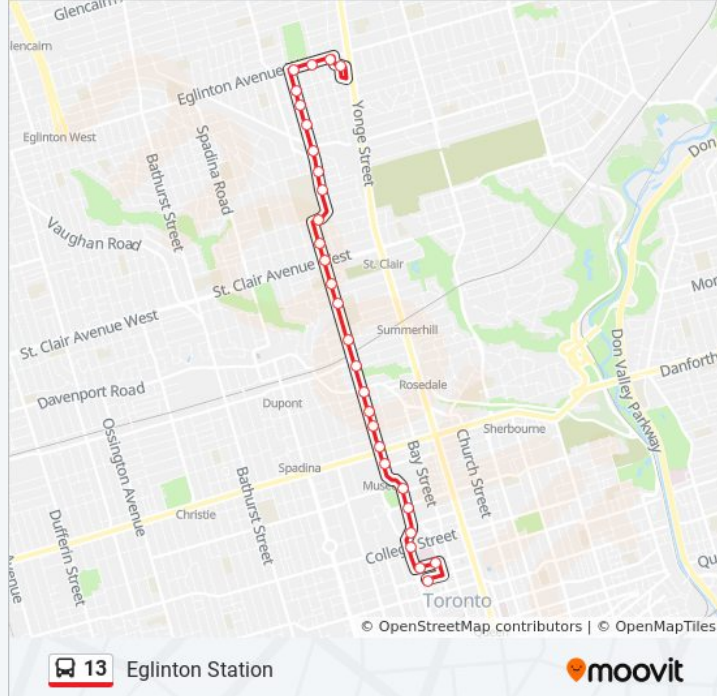

Eglinton Station

Get The App

The 13 bus line Eglinton Station has one route. For regular weekdays, their operation hours are:

(1) Eglinton Station: 6:18 AM - 10:00 PM

Use the Moovit App to find the closest 13 bus station near you and find out when is the next 13 bus arriving.

Direction: Eglinton Station

29 stops

[VIEW LINE SCHEDULE](#)

- Elm St at University Ave East Side
- Gerrard St West at Elizabeth St West Side
- Gerrard St East at University Ave
- University Ave at College St - Queen's Park Station
- Queen's Park Cres East at College St North Side
- Queen's Park Cres East at Wellesley St West
- Queen's Park Cres East at St Joseph St North Side
- Queen's Park at Charles St West North Side - Museum Station
- Avenue Rd at Bloor St West North Side
- Avenue Rd at Lowther Ave North Side
- Avenue Rd at Boswell Ave
- Avenue Rd at Davenport Rd
- Avenue Rd at Dupont St
- Avenue Rd at Cottingham St
- Avenue Rd at Edmund Ave North Side
- Avenue Rd at Balmoral Ave North Side
- Avenue Rd at St Clair Ave West North Side
- Avenue Rd at Heath St West
- Lonsdale Rd at Avenue Rd East Side
- Oriole Pkwy at Gormley Ave

13 bus Info

Direction: Eglinton Station

Stops: 29

Trip Duration: 17 min

Line Summary:

Oriole Pkwy at Kilbarry Rd

Oriole Pkwy at Chaplin Cres

Oriole Pkwy at Tranmer Ave

Oriole Pkwy at Hillsdale Ave West

Oriole Pkwy at Anderson Ave

Eglinton Ave West at Oriole Pkwy East Side

Eglinton Ave West at Lascelles Blvd East Side

Eglinton Ave West at Duplex Ave

Eglinton Station

13 bus time schedules and route maps are available in an offline PDF at moovitapp.com. Use the [Moovit App](#) to see live bus times, train schedule or subway schedule, and step-by-step directions for all public transit in Toronto.