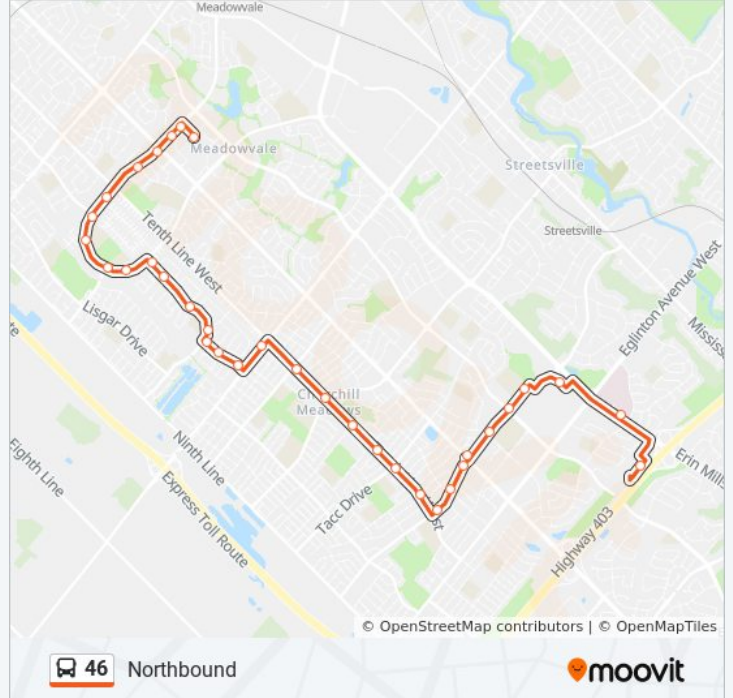

Direction: Northbound

34 stops

[VIEW LINE SCHEDULE](#)

- Erin Mills Station West Platform 3
- Erin Mills Pky North Of Credit Valley Rd
- Erin Mills Town Centre Bus Terminal Platform B
- Erin Centre Blvd At John Fraser Secondary School
- Erin Centre Blvd at Glen Erin Dr
- Erin Centre Blvd at Russell View Rd
- Erin Centre Blvd at Winston Churchill Blvd
- Erin Centre Blvd West Of Winston Churchill Blvd
- Erin Centre Blvd at Oscar Peterson Blvd
- Erin Centre Blvd at Dubonet Dr
- Tenth Line North Of Alpaca Ave
- Tenth Line at Tacc Dr
- Tenth Line at Sunlight St
- Tenth Line at Bala Dr
- Tenth Line at Thomas St
- Tenth Line at Mcdowell Dr
- Britannia Rd at Grossbeak Dr
- Grossbeak Dr at Prairie Circle
- Grossbeak Dr at Greenbelt Cres
- Grossbeak Dr at Osprey Blvd
- Osprey Blvd at Waxwing Dr

46 bus Info

Direction: Northbound

Stops: 34

Trip Duration: 32 min

Line Summary:

Osprey Blvd at Snowflake Lane
 Osprey Blvd at Longspur Rd
 Osprey Blvd at Warbler Lane
 Trelawny Circle at Osprey Blvd
 Trelawny Circle at Doug Leavens Blvd
 Trelawny Circle at Mount Carmel Secondary School
 Trelawny Circle at Forest Park Dr
 Trelawny Cir at Mockingbird Lanes
 Aquitaine Ave at Edenwood Dr
 Aquitaine Ave at Winston Churchill Blvd
 Aquitaine Ave at Formentera Ave
 Aquitaine Ave East Of Formentera Ave
 Meadowvale Town Centre Drop Off

Direction: Southbound

35 stops

[VIEW LINE SCHEDULE](#)

Meadowvale Town Centre Bus Terminal Platform H, I, J
 Aquitaine Ave At Formentera Ave
 Aquitaine Ave at Winston Churchill Blvd
 Aquitaine Ave at Edenwood Dr
 Aquitaine Ave at Tenth Line
 Trelawny Cir at Mockingbird Lanes
 Trelawny Cir at Forest Park Dr
 Trelawny Cir at Mount Carmel Secondary School
 Trelawny Circle at Doug Leavens Blvd
 Trelawny Circle East Of Doug Leavens Blvd
 Trelawny Cir at Osprey Blvd
 Osprey Blvd at Pintail Circle
 Osprey Blvd at Nutcracker Dr
 Osprey Blvd at Waxwing Dr
 Osprey Blvd at Grossbeak Dr