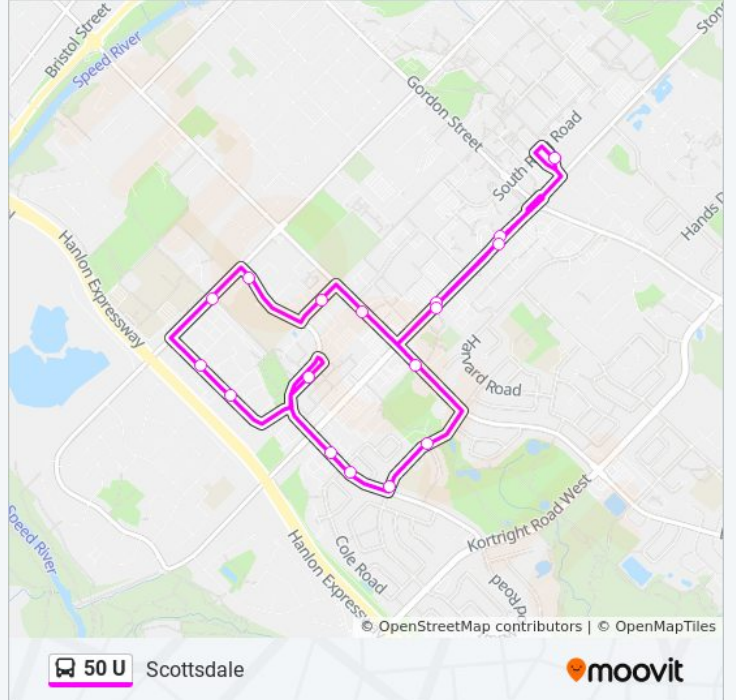

## Direction: 50 U Scottsdale

18 stops

[VIEW LINE SCHEDULE](#)

University Centre South Loop Platform 2

Stone at Research Westbound

175 Stone Westbound

Edinburgh at Thornberry Southbound

Ironwood at Reid Westbound

Wilsonview at Edinburgh Eastbound

Edinburgh at Chancellors Southbound

252 Stone Eastbound

Stone at Research Eastbound

University Centre South Loop Platform 2

## 50 U bus Time Schedule

50 U Scottsdale Route Timetable:

Sunday	Not Operational
Monday	7:00 AM - 8:45 PM
Tuesday	7:00 AM - 8:45 PM
Wednesday	7:00 AM - 8:45 PM
Thursday	7:00 AM - 8:45 PM
Friday	Not Operational
Saturday	11:50 AM - 6:50 PM

## 50 U bus Info

**Direction:** 50 U Scottsdale

**Stops:** 18

**Trip Duration:** 25 min

**Line Summary:**

50 U bus time schedules and route maps are available in an offline PDF at [moovitapp.com](https://moovitapp.com). Use the [Moovit App](#) to see live bus times, train schedule or subway schedule, and step-by-step directions for all public transit in Toronto.