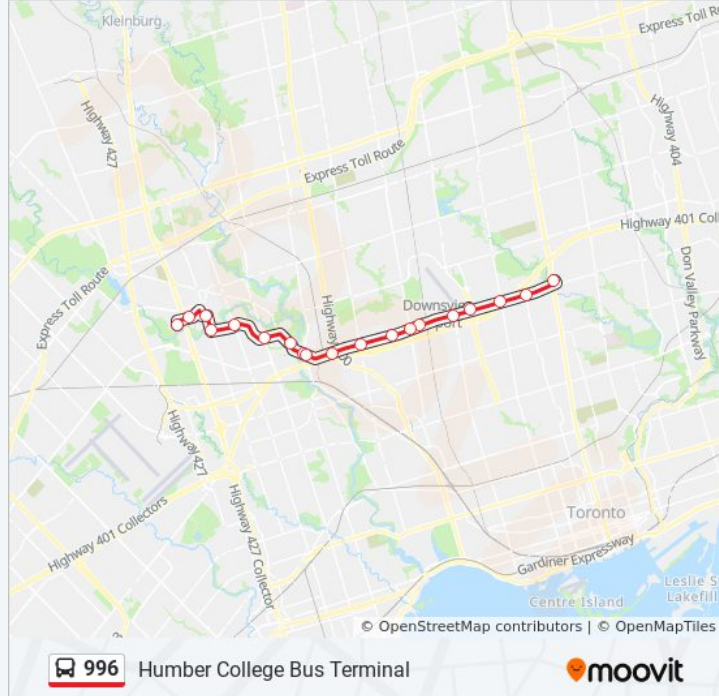

996 bus Info

Direction: Humber College Bus Terminal

Stops: 33

Trip Duration: 94 min

Line Summary:

River Hospital

Wilson Ave at Jane St

Wilson Ave at Clayson Rd West Side

Walsh Ave at Weston Rd

Albion Rd at Weston Rd West Side

Albion Rd at Armel Crt

Elmhurst Dr at Islington Ave

Brookmere Rd at Kipling Ave

Westhumber Blvd at Martin Grove Rd North Side

John Garland Blvd at Martin Grove Rd West Side

Humber College Blvd at Westmore Dr - William Osler Health

Humber College Bus Terminal

Direction: Scarborough Centre Station

33 stops

[VIEW LINE SCHEDULE](#)

Humber College Bus Terminal

Humber College Blvd at Westmore Dr East Side (William Osler)

Wilson Ave at Clayson Rd

Wilson Ave at Jane St

Wilson Ave at Julian Rd East Side - Humber River Hospital

Wilson Ave at Keele St

Wilson Ave at Dubray Ave

Wilson Ave at Dufferin St

996 bus Time Schedule

Scarborough Centre Station Route Timetable: