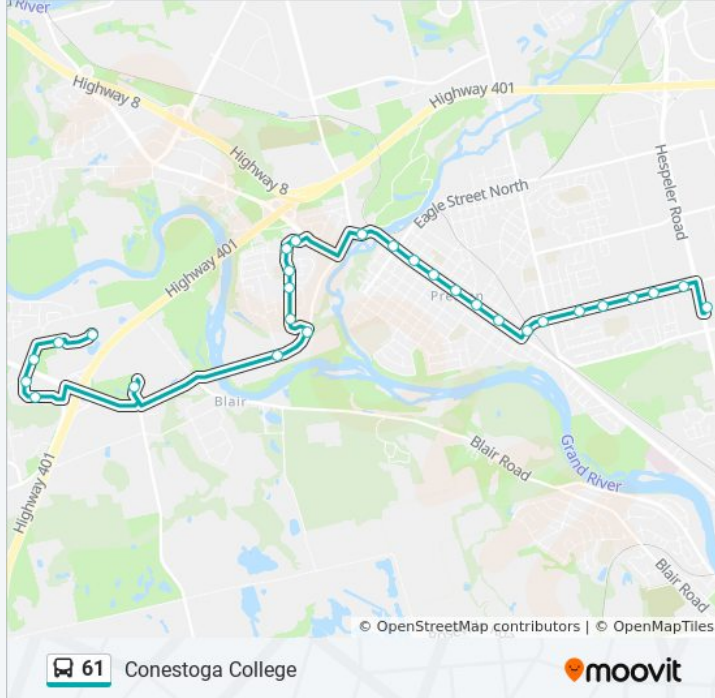

61 bus Info

Direction: Conestoga College

Stops: 27

Trip Duration: 26 min

Line Summary:

Preston Pkwy. / Hillview

Preston Pkwy. / Woods

Preston Pkwy. / Fountain

Fountain / Linden

Fountain / Morningside

Conestoga College Cambridge Campus

Conestoga College Blvd. / Homer Watson

Conestoga College Doon Campus - Recreation Centre

Conestoga College Doon

Direction: Preston Parkway/Fountain

20 stops

[VIEW LINE SCHEDULE](#)

Cambridge Centre Station

Bishop / Hespeler Rd.

Bishop / Industrial

1001 Bishop St. N.

690 Bishop St. N.

Bishop / Mary