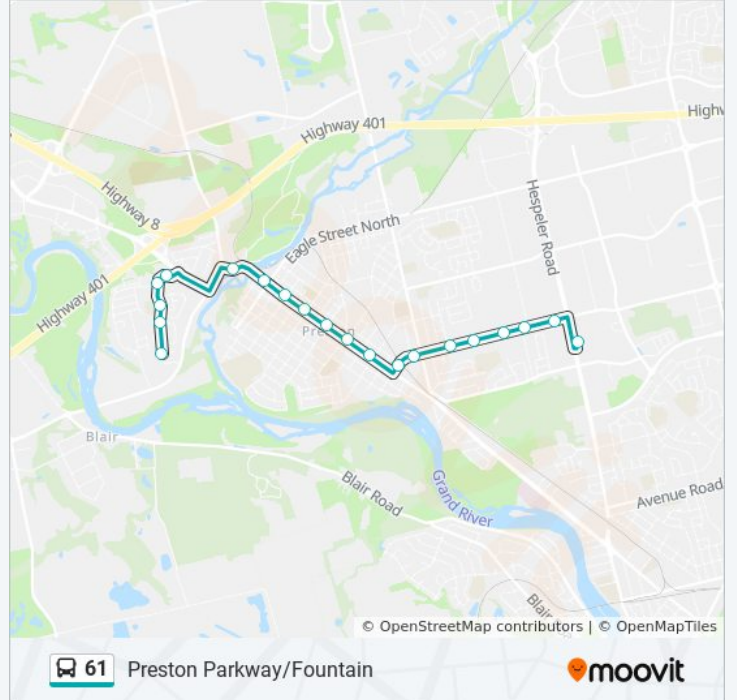

20 stops

[VIEW LINE SCHEDULE](#)

Cambridge Centre Station

Bishop / Hespeler Rd.

Bishop / Industrial

1001 Bishop St. N.

690 Bishop St. N.

Bishop / Mary

Bishop / Pineview

Bishop / Duke

King / Montrose

King / Dolph

King / Lowther

King / Westminster

King / Waterloo

King / Eagle

61 bus Info

Direction: Preston Parkway/Fountain

Stops: 20

Trip Duration: 13 min

Line Summary:

Preston Pkwy. / Hillview

Preston Pkwy. / Woods

61 bus time schedules and route maps are available in an offline PDF at moovitapp.com. Use the [Moovit App](#) to see live bus times, train schedule or subway schedule, and step-by-step directions for all public transit in Toronto.