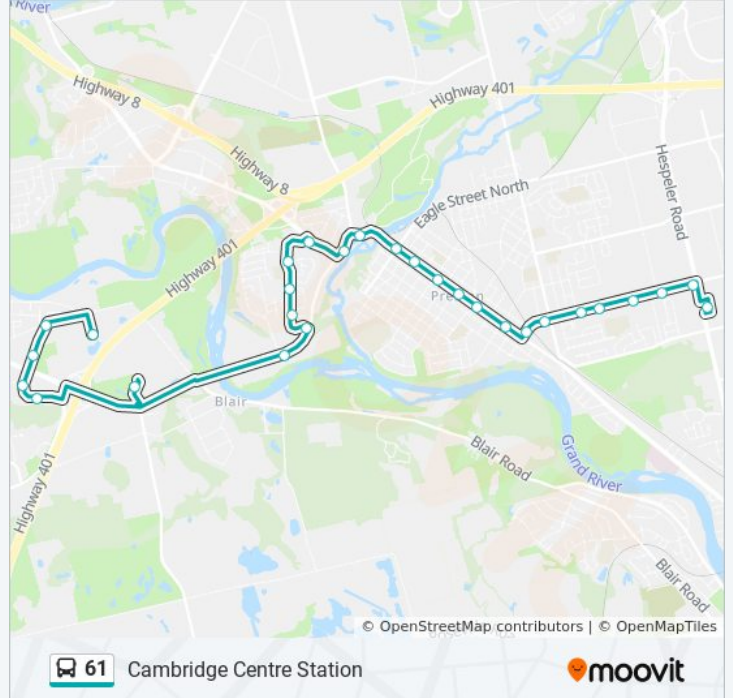

Use the Moovit App to find the closest 61 bus station near you and find out when is the next 61 bus arriving.

Direction: Cambridge Centre Station

27 stops

[VIEW LINE SCHEDULE](#)

- Conestoga College Doon
- Doon Valley / Orchard Mill
- Conestoga College Blvd. / Homer Watson
- Conestoga College Cambridge Campus
- Fountain / Blair
- Fountain / Linden
- Preston Pkwy. / Fountain
- Preston Pkwy. / Woods
- Preston Pkwy. / Hillview
- Preston Pkwy. / Parkview
- Shantz Hill / Preston Pkwy.
- Fountain / Shantz Hill
- King / Fountain
- King / Eagle
- King / Waterloo
- King / Westminster
- King / Lowther
- King / Dolph
- King / Montrose
- Bishop / Duke
- Bishop / Pineview

61 bus Info

Direction: Cambridge Centre Station

Stops: 27

Trip Duration: 29 min

Line Summary:

Bishop / Mary

690 Bishop St. N.

990 Bishop St. N.

Bishop / Industrial

Bishop / Hespeler Rd.

Cambridge Centre Station

Direction: Conestoga College

27 stops

[VIEW LINE SCHEDULE](#)

Cambridge Centre Station

Bishop / Hespeler Rd.

20 stops

[VIEW LINE SCHEDULE](#)

Cambridge Centre Station

Bishop / Hespeler Rd.

Bishop / Industrial

1001 Bishop St. N.

690 Bishop St. N.

Bishop / Mary