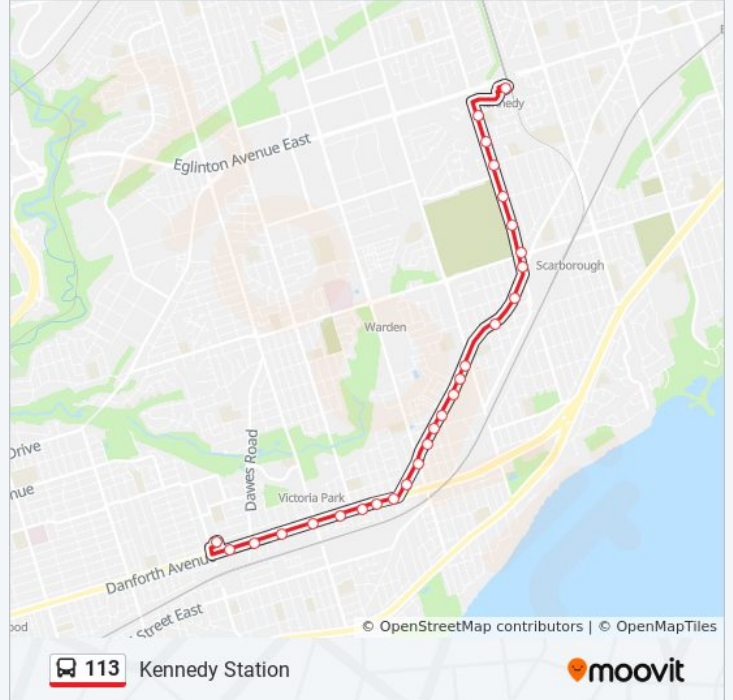

Direction: Kennedy Station - Platform B

29 stops

[VIEW LINE SCHEDULE](#)

Main St Station

2615 Danforth Ave

Danforth Ave at Dawes Rd

Danforth Ave at Sibley Ave

Danforth Ave at Victoria Park Ave

113 bus Info**Direction:** Kennedy Station - Platform B**Stops:** 29**Trip Duration:** 27 min**Line Summary:**

Kennedy Rd at Summer Dr North Side

Kennedy Rd at Corvette Ave

Kennedy Rd at Merrian Rd

Kennedy Rd at Kenmark Blvd

Kennedy Rd at Eglinton Ave East

Kennedy Station Drop-Off Platform

Kennedy Station - Platform B

Direction: Main Street Station

30 stops

[VIEW LINE SCHEDULE](#)

Kennedy Station - Platform B

Kennedy Rd at Eglinton Ave South Side

113 bus Info

Direction: Main Street Station

Stops: 30

Trip Duration: 25 min

Line Summary:

Danforth Rd at Medford Ave

Danforth Rd at Warden Ave

Danforth Rd at Mcdonald Ave West Side