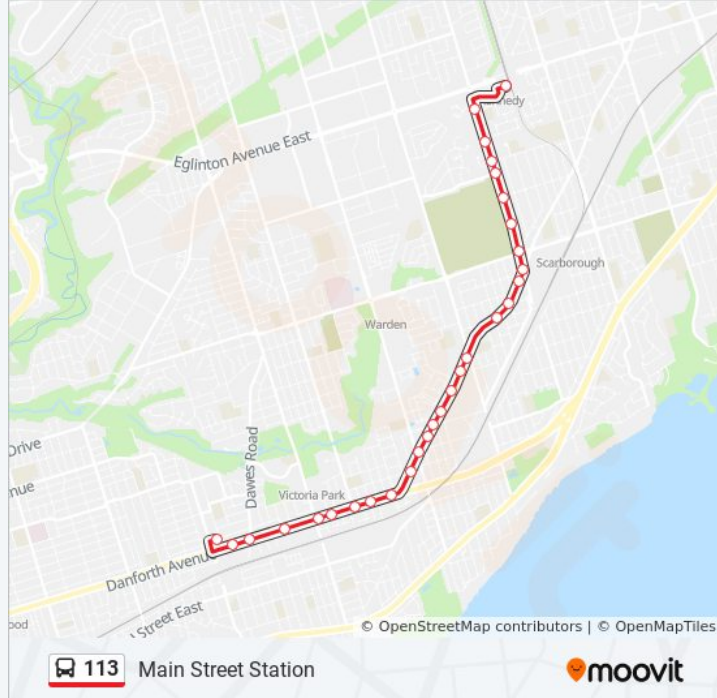

Danforth Rd at Medford Ave

Danforth Rd at Warden Ave

Danforth Rd at Mcdonald Ave West Side

Danforth Ave at Leyton Ave West Side

Danforth Ave at August Ave

Danforth Ave at Pharmacy Ave

Danforth Ave at St Dunstan Dr West Side

Danforth Ave at Victoria Park Ave

Danforth Ave at Sibley Ave

Danforth Ave at Dawes Rd

2666 Danforth Ave

Main St Station

113 bus time schedules and route maps are available in an offline PDF at moovitapp.com. Use the [Moovit App](#) to see live bus times, train schedule or subway schedule, and step-by-step directions for all public transit in Toronto.

[About Moovit](#) • [MaaS Solutions](#) • [Supported Countries](#) • [Mooviter Community](#)

© 2024 Moovit - All Rights Reserved

Check Live Arrival Times