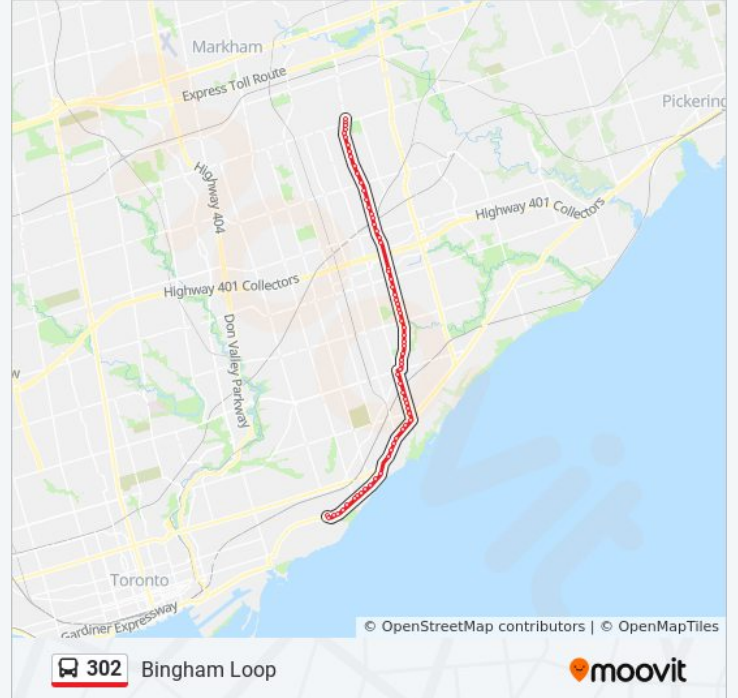

Danforth Rd at Eglinton Ave East

Brimley Rd at Danforth Rd

Brimley Rd at Lombardy Cres

Brimley Rd at Skagway Ave

Brimley Rd at Comrie Ter (North)

Brimley Rd at Comrie Ter (South)

Brimley Rd at Minerva Ave

Brimley Rd at St Clair Ave East

Brimley Rd at St Clair Ave East South Side

Kingston Rd at Brimley Rd West Side

Kingston Rd at Resthaven Memorial Gardens

Kingston Rd at Chine Dr

Kingston Rd at Midland Ave West Side

Kingston Rd at Sandown Ave

Kingston Rd at Sharpe St

Kingston Rd at Claremore Ave
 Kingston Rd at Glen Everest Rd
 Opposite 1859 Kingston Rd (Birchmount Park)
 Kingston Rd at Birchmount Rd
 Kingston Rd at Birchcliff Ave
 Kingston Rd at Eastwood Ave
 Kingston Rd at Manderley Dr
 Kingston Rd at Warden Ave
 Kingston Rd at Queensbury Ave
 Kingston Rd at Hunt Club Dr
 Kingston Rd at Fallingbrook Rd
 Kingston Rd at Blantyre Ave
 Kingston Rd at Victoria Park Ave
 Bingham Loop East Side