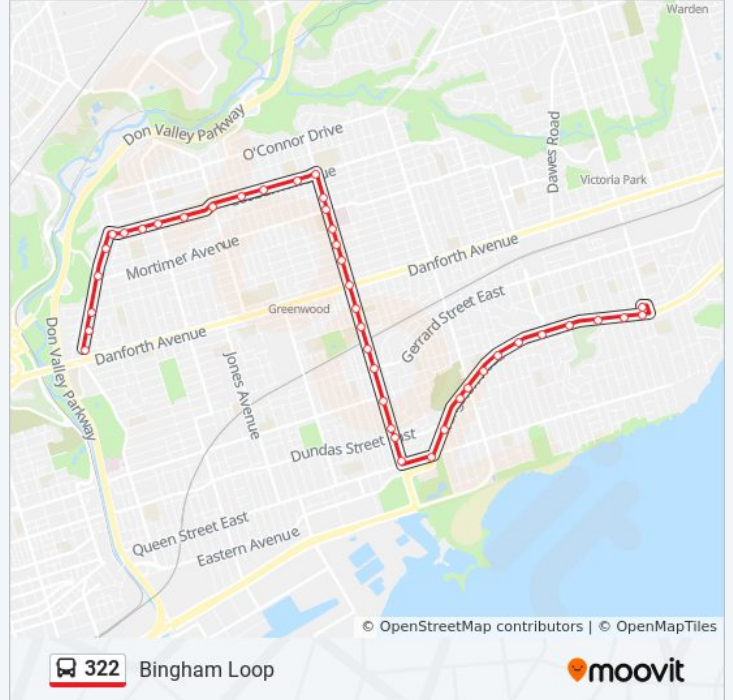

322 bus Info

Direction: Bingham Loop

Stops: 42

Trip Duration: 23 min

Line Summary:

Coxwell Ave at Earl Haig Ave

Coxwell Ave at Hanson St South Side

Coxwell Ave at Casci Ave

Coxwell Ave at Fairford Ave

Coxwell Ave at Lower Gerrard St East South Side

Coxwell Ave at Robbins Ave

Coxwell Ave at Dundas St East

Coxwell Ave at Queen St East

Queen St East at Kingston Rd

Kingston Rd at Dixon Ave

Kingston Rd at Rainsford Rd

Kingston Rd at Woodbine Ave

Kingston Rd at Elmer Ave

Kingston Rd at Waverley Rd

Kingston Rd at Lee Ave

Kingston Rd at Southwood Dr

Kingston Rd at Glen Manor Dr

Kingston Rd at Beech Ave

Kingston Rd at Scarborough Rd

Kingston Rd at Bingham Ave

Bingham Loop

Direction: Erindale Ave at Broadview Ave East Side

44 stops

[VIEW LINE SCHEDULE](#)

Bingham Loop

Bingham Ave at Kingston Rd