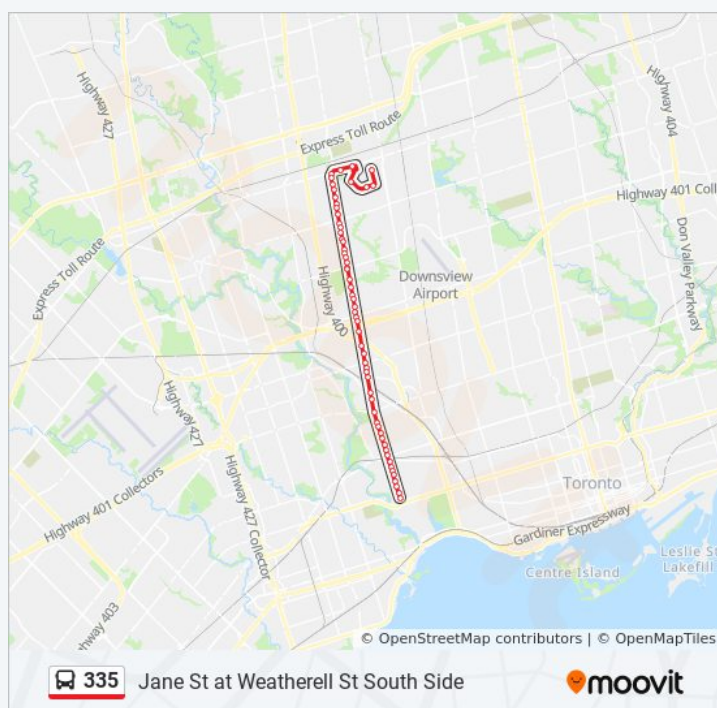

Steeles Av / Murray Ross Pkwy

Jane St at Steeles Ave West South Side

Jane St at Hullmar Dr

4800 Jane St

Jane St at Shoreham Dr

Jane St at Milo Park Gate

Opposite 4355-4363 Jane St

Jane St at York Gate Blvd

4148 Jane St

Jane St at Finch Ave West South Side

Jane St at Firgrove Cres (North) South Side

2900 Jane St

Jane St at Firgrove Cres (South) South Side

Jane St at Eddystone Ave

Jane St at Frith Rd

Jane St at Courage Ave South Side

Jane St at Stanley Rd

Jane St at Clair Rd

**335 bus Time Schedule**

Jane St at Weatherell St South Side Route

Timetable:

Sunday	Not Operational
Monday	01:19 - 04:39
Tuesday	01:19 - 04:39
Wednesday	01:19 - 04:39
Thursday	01:19 - 04:39
Friday	01:19 - 04:39
Saturday	01:19 - 04:39

**335 bus Info**

**Direction:** Jane St at Weatherell St South Side

**Stops:** 58

**Trip Duration:** 44 min

**Line Summary:**

Jane St at Sheppard Ave West

Jane St at Sheppard Ave West South Side

Jane St at Giltspur Dr