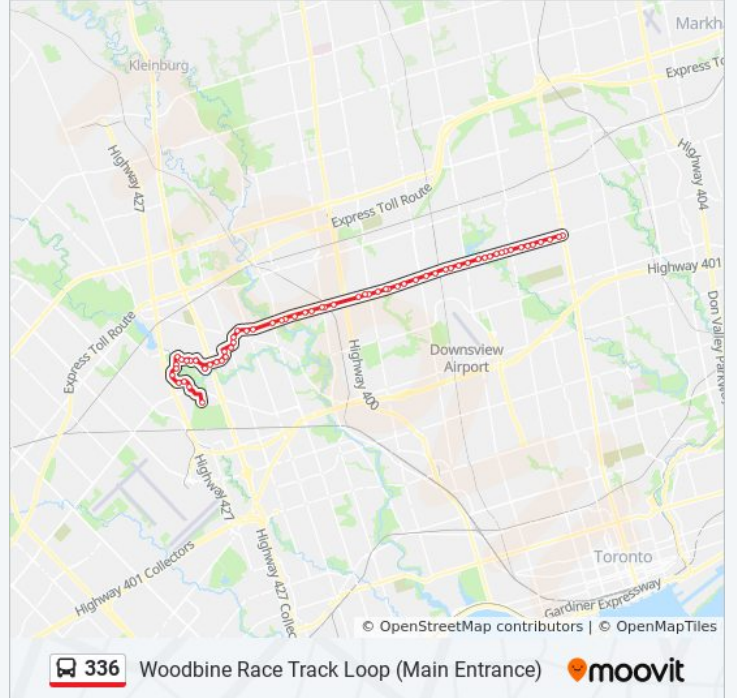

Finch Ave West at Senlac Rd

Finch Ave West at Edithvale Dr

Finch Ave West at Talbot Rd

Finch Ave West at Beecroft Rd

Finch Ave West at Yonge St - Finch Station

Finch Station

Direction: Woodbine Race Track Loop (Main Entrance)

Opposite 625 Finch Ave West

Opposite 685 Finch Ave West - St Bernard's
Residence

Finch Ave West at Wilmington Ave

336 bus Time Schedule

Woodbine Race Track Loop (Main Entrance) Route
Timetable:

Sunday	1:34 AM - 4:50 AM
Monday	1:42 AM - 5:31 AM
Tuesday	1:42 AM - 5:31 AM
Wednesday	1:42 AM - 5:31 AM
Thursday	1:42 AM - 5:31 AM
Friday	1:42 AM - 5:10 AM
Saturday	1:42 AM - 5:10 AM

336 bus Info

Direction: Woodbine Race Track Loop (Main Entrance)

Stops: 62

Trip Duration: 57 min

Line Summary:

Finch Ave West at Dufferin St
Finch Ave West at Alness St
Opposite 1111 Finch Ave West
Finch Ave West at Chesswood Dr West Side
1150 Finch Ave West
Finch Ave West at Tangiers Rd
Finch Ave West at Romfield Lane
Finch Ave West at Sentinel Rd
Opposite 1685 Finch Ave West - St Wilfred Catholic School
Finch Ave West at Tobermory Dr
Finch Ave West at Topcliff Ave
Finch Ave West at Driftwood Ave
Finch Ave West at Jane St West Side
Finch Ave West at York Gate Blvd
Finch Ave West at Norfinch Dr - Humber Reactivation Care
Finch Ave West at Signet Dr West Side
Finch Ave West at Weston Rd
Finch Ave West at Weston Rd West Side
Finch Ave West at Jayzel Dr
Finch Ave West at Milvan Dr
Finch Ave West at Duncanwoods Dr
Finch Ave West at Pearldale Ave
Finch Ave West at Milady Rd
Finch Ave West at Islington Ave West Side
Finch Ave West at Walkway To Farr Ave
Finch Ave West at Kipling Ave West Side
Finch Ave West at Opposite Albion Centre
Finch Ave West at Albion Rd South Side
Finch Ave West at Kendleton Dr
Finch Ave West at Martin Grove Rd
John Garland Blvd at Finch Ave West South Side
Humber College Blvd at John Garland Blvd West