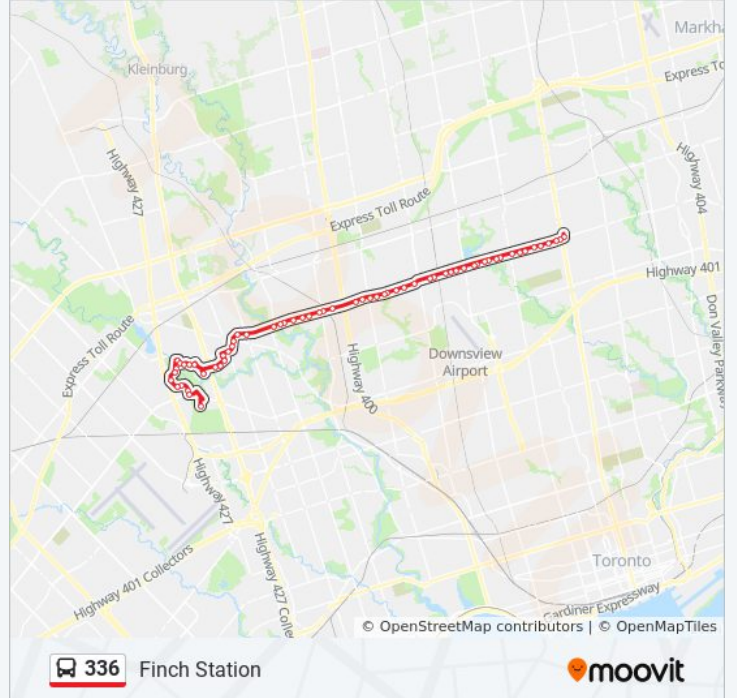

Finch Ave West at Beecroft Rd

Finch Ave West at Yonge St - Finch Station

Finch Ave East at Yonge St East Side

Direction: Finch Station

62 stops

[VIEW LINE SCHEDULE](#)

Woodbine Race Track Loop (Main Entrance)

336 bus Info

Direction: Finch Station

Stops: 62

Trip Duration: 56 min

Line Summary:

Finch Ave West at Kendleton Dr
Finch Ave West at Albion Rd
Finch Ave West at Albion Centre
Finch Ave West at Kipling Ave
Finch Ave West at Islington Ave East Side
Finch Ave West at Milady Rd
Finch Ave West at Ardwick Blvd (West)
Finch Ave West at Ardwick Blvd (East)
Finch Ave West at Rumike Rd
Finch Ave West at Jayzel Dr
2397 Finch Ave West - Finch/Weston Centre
Finch Ave West at Weston Rd East Side
Finch Ave West at Arrow Rd
Finch Ave West at Oakdale Rd - Humber
Reactivation Care
Finch Ave West at Elana Dr
Finch Ave West at Jane St East Side
Finch Ave West at Driftwood Ave
Finch Ave West at Topcliff Ave
Finch Ave West at Tobermory Dr
1685 Finch Ave West - St Wilfred Cathoic School
Finch Ave West at Sentinel Rd East Side
Finch Ave West at Romfield Lane
Finch Ave West at Alexdon Rd East Side
1183 Finch Ave West
Finch Ave West at Chesswood Dr
1111 Finch Ave West
Finch Ave West at Champagne Dr
Finch Ave West at Dufferin St
715 Finch Ave West
Finch Ave West at Wilmington Ave
685 Finch Ave West
625 Finch Ave West

Finch Ave West at Goldfinch Crt East Side

Finch Ave West at Virgilwood Dr - North York
General Finch Branson Site

Finch Ave West at Bathurst St

Finch Ave West at Ancona St East Side

Finch Ave West at Clarkhill St

Finch Ave West at Senlac Rd

Finch Ave West at Edithvale Dr

Finch Ave West at Talbot Rd

Finch Ave West at Beecroft Rd

Finch Ave West at Yonge St - Finch Station

Finch Station

Direction: Woodbine Race Track Loop (Main Entrance)