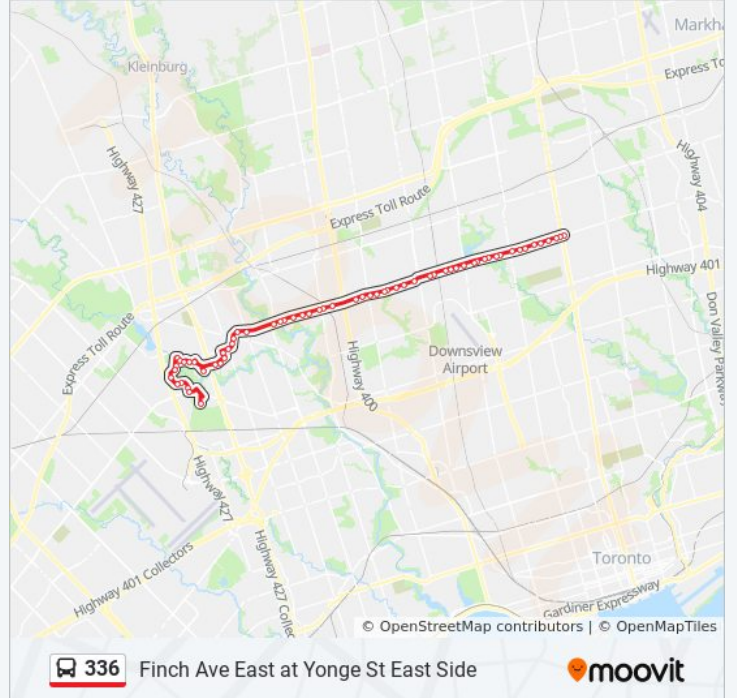

336 bus Info

Direction: Finch Ave East at Yonge St East Side

Stops: 62

Trip Duration: 56 min

Line Summary:

Finch Ave West at Albion Centre
Finch Ave West at Kipling Ave
Finch Ave West at Islington Ave East Side
Finch Ave West at Milady Rd
Finch Ave West at Ardwick Blvd (West)
Finch Ave West at Ardwick Blvd (East)
Finch Ave West at Rumike Rd
Finch Ave West at Jayzel Dr
2397 Finch Ave West - Finch/Weston Centre
Finch Ave West at Weston Rd East Side
Finch Ave West at Arrow Rd
Finch Ave West at Oakdale Rd - Humber
Reactivation Care
Finch Ave West at Elana Dr
Finch Ave West at Jane St East Side
Finch Ave West at Driftwood Ave
Finch Ave West at Topcliff Ave
Finch Ave West at Tobermory Dr
1685 Finch Ave West - St Wilfred Cathoic School
Finch Ave West at Sentinel Rd East Side
Finch Ave West at Romfield Lane
Finch Ave West at Alexdon Rd East Side
1183 Finch Ave West
Finch Ave West at Chesswood Dr
1111 Finch Ave West
Finch Ave West at Champagne Dr
Finch Ave West at Dufferin St
715 Finch Ave West
Finch Ave West at Wilmington Ave
685 Finch Ave West
625 Finch Ave West
Finch Ave West at Goldfinch Crt East Side
Finch Ave West at Virgilwood Dr - North York

General Finch Branson Site

Finch Ave West at Bathurst St

Finch Ave West at Ancona St East Side

Finch Ave West at Clarkhill St

Finch Ave West at Senlac Rd

Finch Ave West at Edithvale Dr

Finch Ave West at Talbot Rd

Finch Ave West at Beecroft Rd

Finch Ave West at Yonge St - Finch Station

Finch Ave East at Yonge St East Side

Direction: Finch Station

62 stops

[VIEW LINE SCHEDULE](#)

Woodbine Race Track Loop (Main Entrance)