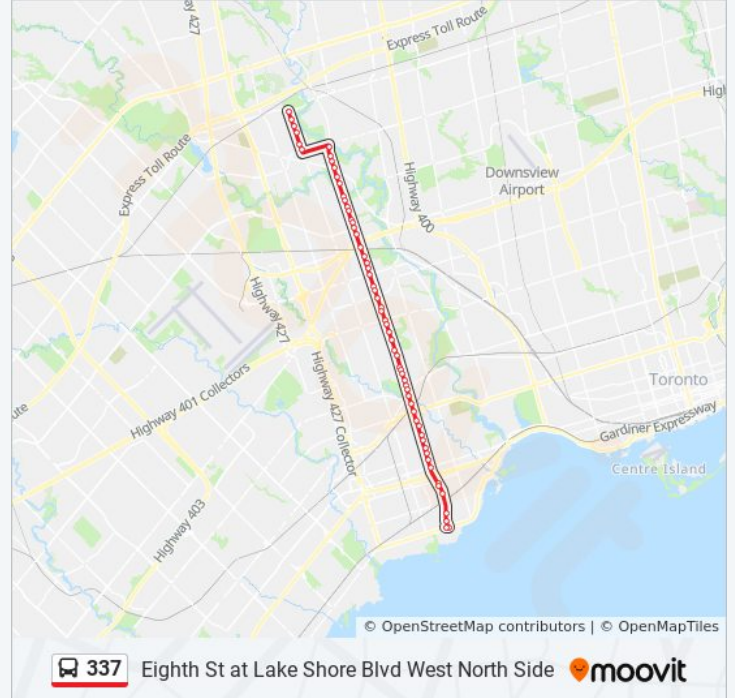

Stops: 60

Trip Duration: 45 min

Line Summary:

2200 Islington Ave

Islington Ave at Resources Rd South Side

Islington Ave at Westhampton Dr South Side

Islington Ave at St Andrews Blvd

Islington Ave at Kingsview Blvd

Islington Ave at Great Oak Dr

Islington Ave at Bywood Dr

Islington Ave at Orrell Ave

Islington Ave at Fairway Rd

Islington Ave at Riverbank Dr

Islington Ave at Dundas St West South Side

Islington Ave At Central Park Roadway

Islington Subway Drop Off

Islington Ave at Van Dusen Blvd

Islington Ave at Bering Ave

Islington Ave at Advance Rd

Islington Ave at Norseman St

Islington Ave at Titan Rd

Islington Ave at Jutland Rd

Islington Ave at Nordin Ave

Islington Ave at the Queensway

Islington Ave at Evans Ave South Side

800 Islington Ave

Islington Ave at Judson St

Islington Ave at New Toronto St South Side

Islington Ave at Birmingham St

Islington Ave at Lake Shore Blvd West