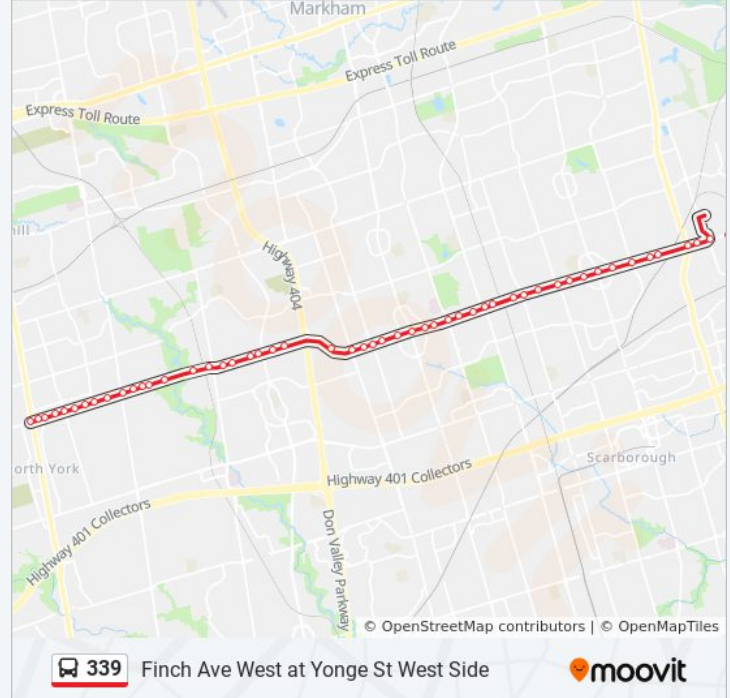

Finch Ave East at Don Mills Rd West Side

Finch Ave East at Brahms Ave

Finch Ave East at Liszt Gate

Finch Ave East at Ravel Rd

Finch Ave East at Leslie St - Old Cummer Go Station

Finch Ave East at Pineway Blvd

636 Finch Ave East (Plaza)

Finch Ave East at Page Ave West Side

Finch Ave East at Tollerton Ave

Finch Ave East at Gaspé Rd

Finch Ave East at Bayview Ave

Finch Ave East at Winlock Park

Finch Ave East at Maxome Ave

Finch Ave East at Wilfred Ave

Finch Ave East at Longmore St

Finch Ave East at Willowdale Ave

Finch Ave East at Dudley Ave

Finch Ave East at Kenneth Ave

Finch Ave East at Yonge St - Finch Station

Finch Ave West at Yonge St West Side

**Direction: Finch Station**

52 stops

[VIEW LINE SCHEDULE](#)

Newgale Gate at Finchdene Sq West Side

Tapscott Rd at Newgale Gate South Side

Tapscott Rd at Finch Ave East

5600 Finch Ave East

Finch Ave East at Markham Rd