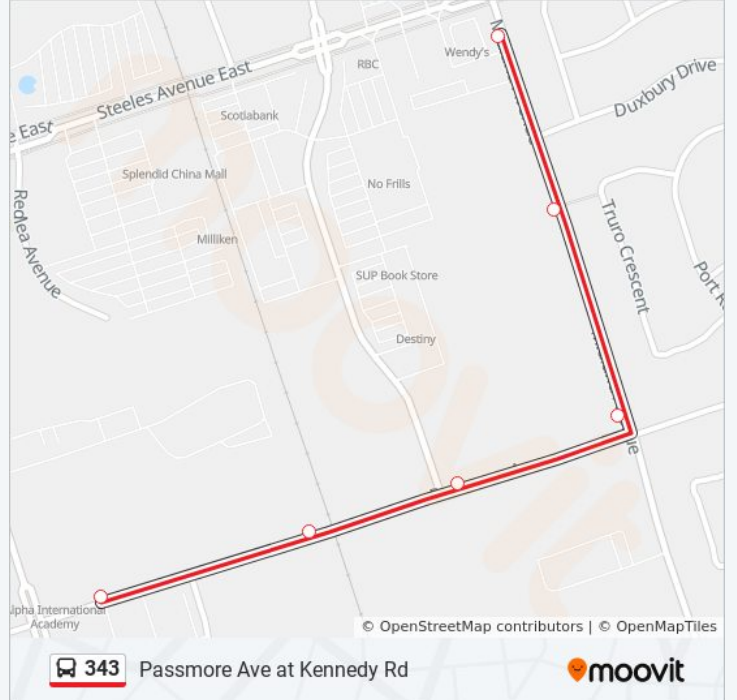

343 bus time schedules and route maps are available in an offline PDF at moovitapp.com. Use the [Moovit App](#) to see live bus times, train schedule or subway schedule, and step-by-step directions for all public transit in Toronto.

[About Moovit](#) • [MaaS Solutions](#) • [Supported Countries](#) • [Mooviter Community](#)

© 2024 Moovit - All Rights Reserved

Check Live Arrival Times