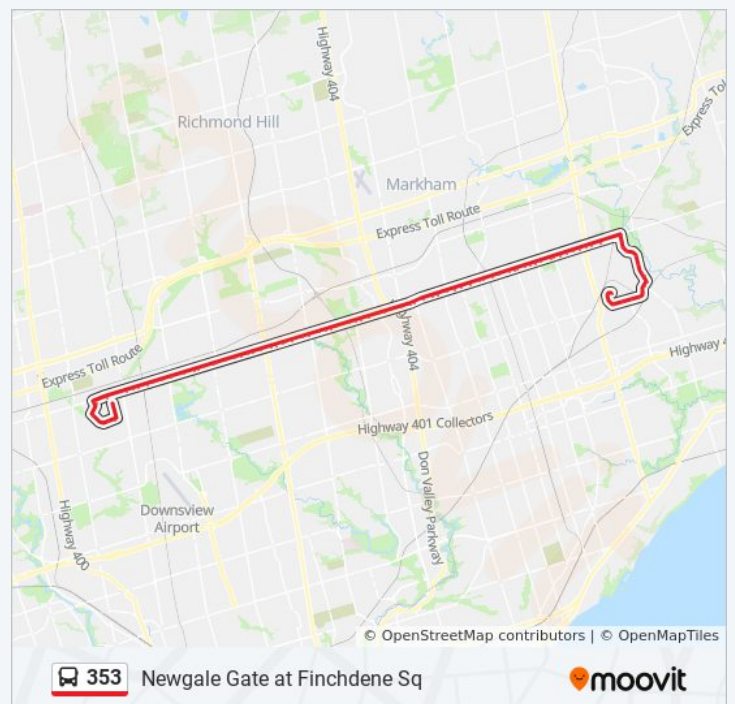

Steeles Ave West at New Westminster Dr

Steeles Ave West at Sea Hawkway

Steeles Ave West at Torresdale Ave

Steeles Ave West at Carpenter Rd

Steeles Ave West at Bathurst St

Steeles Av / Village Gate

**353 bus Time Schedule**

Newgale Gate at Finchdene Sq Route Timetable:

Sunday	1:48 AM - 4:20 AM
Monday	1:48 AM - 5:50 AM
Tuesday	1:48 AM - 5:50 AM
Wednesday	1:48 AM - 5:50 AM
Thursday	1:48 AM - 5:50 AM
Friday	1:48 AM - 5:20 AM
Saturday	1:48 AM - 5:29 AM

**353 bus Info**

**Direction:** Newgale Gate at Finchdene Sq

**Stops:** 93

**Trip Duration:** 60 min

**Line Summary:**

Steeles Av / Cactus Av

Steeles Av Stop # 3716

Steeles Av / Hilda Av