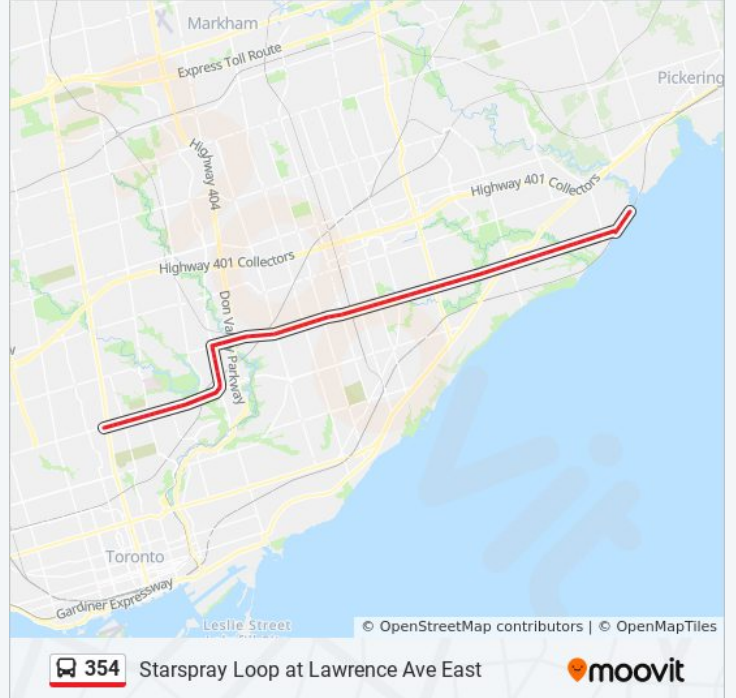

Eglinton Ave East at Laird Dr

Eglinton Ave East at Don Avon Dr

Eglinton Ave East at Brentcliffe Rd

354 bus Time Schedule

Starspray Loop at Lawrence Ave East Route
Timetable:

Sunday	2:30 AM - 4:30 AM
Monday	2:30 AM - 5:00 AM
Tuesday	2:30 AM - 5:00 AM
Wednesday	2:30 AM - 5:00 AM
Thursday	2:30 AM - 5:00 AM
Friday	2:30 AM - 5:30 AM
Saturday	2:00 AM - 5:30 AM

354 bus Info

Direction: Starspray Loop at Lawrence Ave East

Stops: 82

Trip Duration: 49 min

Line Summary:

Eglinton Ave East at Leslie St East Side
Don Mills Rd at Eglinton Ave East North Side
Don Mills Rd at Wynford Dr
Don Mills Rd at Green Belt Dr North Side
Don Mills Rd at the Donway East (South) North Side
Don Mills Rd at Clock Tower Rd
Don Mills Rd at Lawrence Ave East
Lawrence Ave East at the Donway East
Lawrence Ave East at Greenland Rd East Side
Lawrence Ave East at Railside Rd (West) East Side
Lawrence Ave East at Railside Rd (East)
Lawrence Ave East at Carnforth Rd East Side
Lawrence Ave East at Victoria Park Ave
Lawrence Ave East at Victoria Park Ave East Side
Lawrence Ave East at Townley Ave East Side
Lawrence Ave East at Pharmacy Ave
Lawrence Ave East at Wexford Blvd
Lawrence Ave East at Wayne Ave
Lawrence Ave East at Warden Ave
Lawrence Ave East at Crockford Blvd
Lawrence Ave East at Underwriters Rd
Lawrence Ave East at Birchmount Rd
Lawrence Ave East at Canlish Rd East Side
2239 Lawrence Ave East
Lawrence Ave East at Kennedy Rd East Side
Lawrence Ave East at Prudential Dr East Side
Lawrence Ave East at Midland Ave East Side
Lawrence Ave East at Brockley Dr East Side
Lawrence Ave East at Marcos Blvd
Lawrence Ave East at Brimley Rd
Lawrence Ave East at Barrymore Rd

Lawrence Ave East at Cedarbrae Mall

Lawrence Ave East at Markham Rd

Lawrence Ave East at Greencrest Cirt East Side

Lawrence Ave East at Fortune Gate East Side

Lawrence Ave East at Scarborough Golf Club Rd