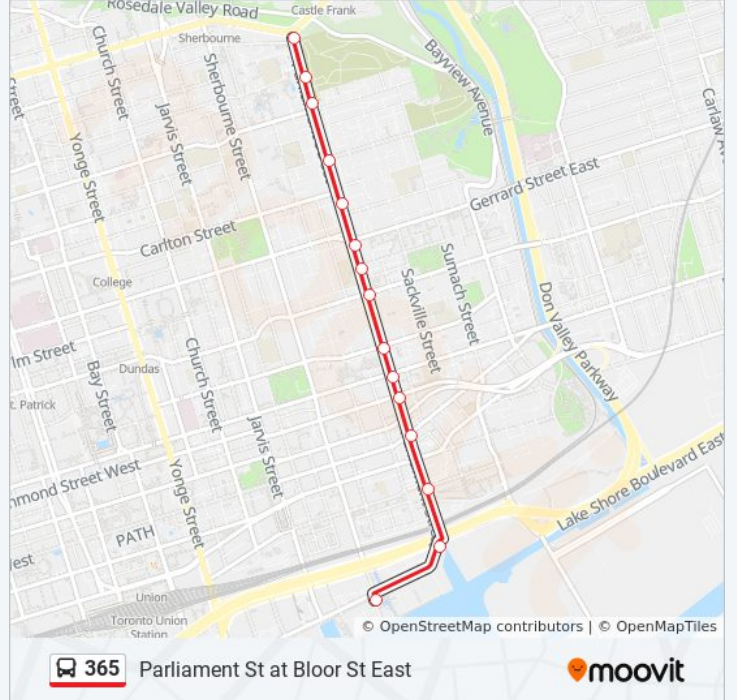

365 bus time schedules and route maps are available in an offline PDF at moovitapp.com. Use the [Moovit App](#) to see live bus times, train schedule or subway schedule, and step-by-step directions for all public transit in Toronto.

[About Moovit](#) • [MaaS Solutions](#) • [Supported Countries](#) • [Mooviter Community](#)

© 2024 Moovit - All Rights Reserved

Check Live Arrival Times