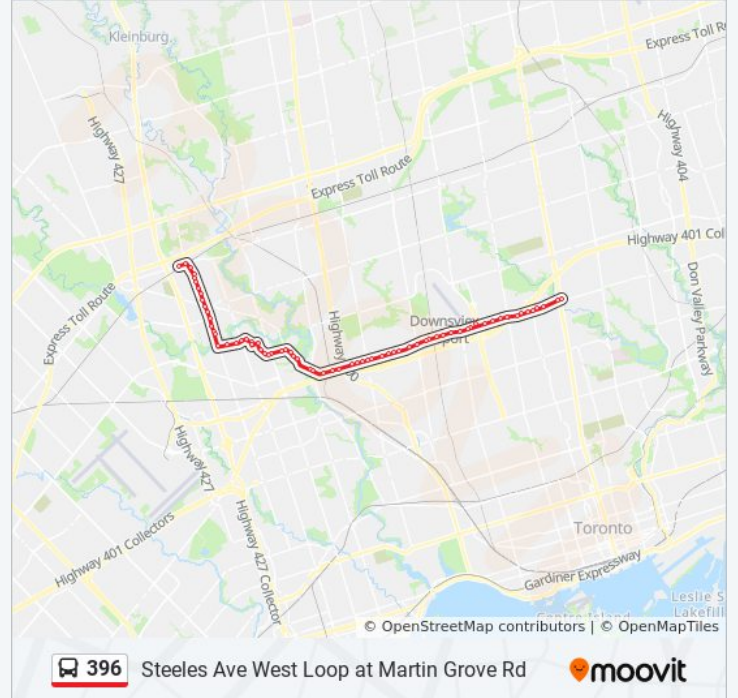

### 396 bus Info

**Direction:** Steeles Ave West Loop at Martin Grove Rd

**Stops:** 71

**Trip Duration:** 44 min

**Line Summary:**

Wilson Ave at Murray Rd

Wilson Ave at Apex Lane

Wilson Ave at Dubray Ave

Wilson Ave at Keele St

Wilson Ave at Agate Rd West Side

Wilson Ave at Julian Rd West Side - Humber River Hospital

Wilson Ave at Ridge Rd West Side

Wilson Ave at Lexfield Ave West Side

Wilson Ave at William Cragg Dr

Elmhurst Dr at Redwater Dr West Side

Elmhurst Dr at Cromarty Dr

Elmhurst Dr at Genthorn Ave

Elmhurst Dr at Hinton Rd

Hinton Rd at Harefield Dr

Harefield Dr at Elmhurst Dr

Elmhurst Dr at Henley Cres West Side

Brookmere Rd at Kipling Ave

Westhumber Blvd at Esther Lorrie Dr West Side

Westhumber Blvd at Moon Valley Dr

Westhumber Blvd at Martin Grove Rd North Side

Martin Grove Rd at Milkwood Ave North Side

Martin Grove Rd at John Garland Blvd