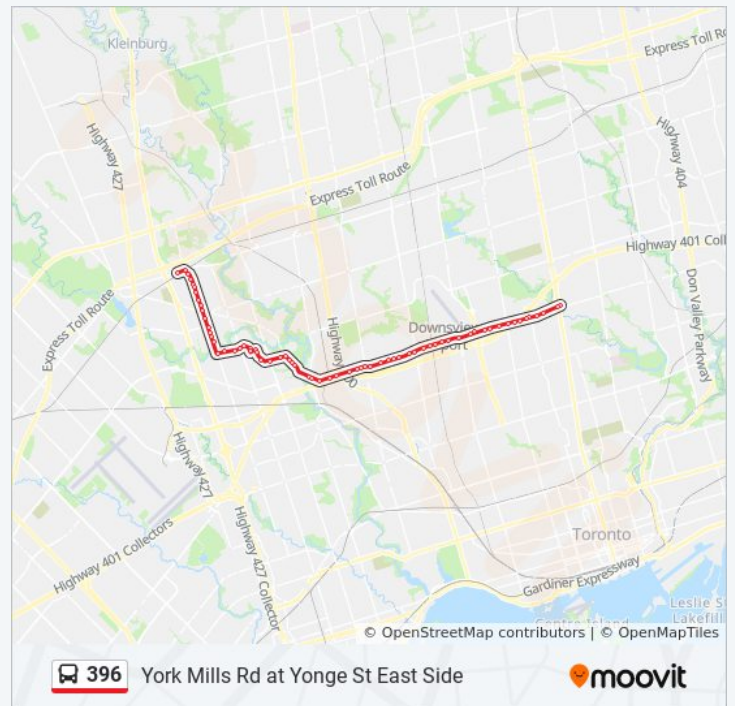

### 396 bus Info

**Direction:** Steeles Ave West Loop at Martin Grove Rd

**Stops:** 71

**Trip Duration:** 44 min

**Line Summary:**

Wilson Ave at Murray Rd

Wilson Ave at Apex Lane

Wilson Ave at Dubray Ave

Albion Rd at Armel Crt

Albion Rd at Weston Rd

Walsh Ave at Weston Rd East Side

Walsh Ave at Wilson Ave

Wilson Ave at Wendell Ave

Wilson Ave at Clayson Rd

Wilson Ave at Beverly Hills Dr

Wilson Ave at Dallner Rd East Side

Opposite 1700 Wilson Ave - Sheridan Mall

Wilson Ave at Jane St

Wilson Ave at Epic Lane Rd East Side

Wilson Ave at William Cragg Dr

Wilson Ave at Highview Ave East Side

Wilson Ave at Ridge Rd East Side

Wilson Ave at Julian Rd East Side - Humber River Hospital

Wilson Ave at Agate Rd

Wilson Ave at Keele St

Wilson Ave at Dubray Ave

949 Wilson Ave

Wilson Ave at Murray Rd

Wilson Ave at Northgate Dr

Wilson Ave at Lady York Ave

Wilson Ave at Dufferin St