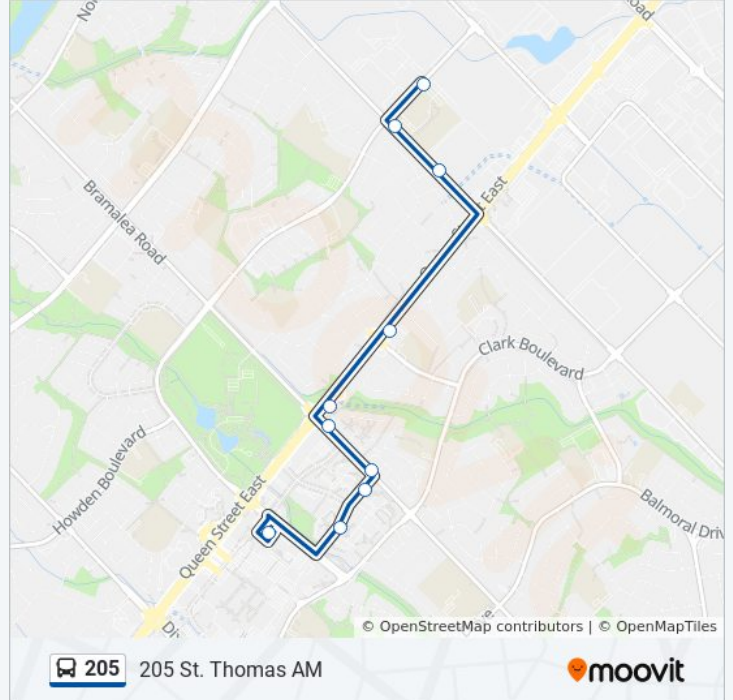

**Direction: 205 St. Thomas AM**

10 stops

[VIEW LINE SCHEDULE](#)

- Bramalea Terminal
- Knightsbridge Rd Btwn Central Park & Kings Cross
- Knightsbridge Rd at Bramalea Rd
- Bramalea Rd N/Of Fleetwood Cres
- Bramalea Rd at Queen St E
- Bramalea - Zum Queen Station Stop Eb
- Finchgate - Zum Queen Station Stop Eb
- Torbram Rd at Grenadier Rd
- Torbram Rd at Corporation Dr
- Corporation Dr at Bramkay St

**Direction:** 205 St. Thomas AM

**Stops:** 10

**Trip Duration:** 15 min

**Line Summary:**

### Direction: 205 St. Thomas PM

7 stops

[VIEW LINE SCHEDULE](#)

Corporation Dr at Bramkay St

Queen St E W/Of Tim Hortons (2433 Queen St E)

Torbram - Zum Queen Station Stop Wb

Bramalea Rd at Kensington Rd

Knightsbridge Rd W/Of Bramalea Rd

### 205 bus Info

**Direction:** 205 St. Thomas PM

**Stops:** 7

**Trip Duration:** 17 min

**Line Summary:**

205 bus time schedules and route maps are available in an offline PDF at [moovitapp.com](https://moovitapp.com). Use the [Moovit App](#) to see live bus times, train schedule or subway schedule, and step-by-step directions for all public transit in Toronto.