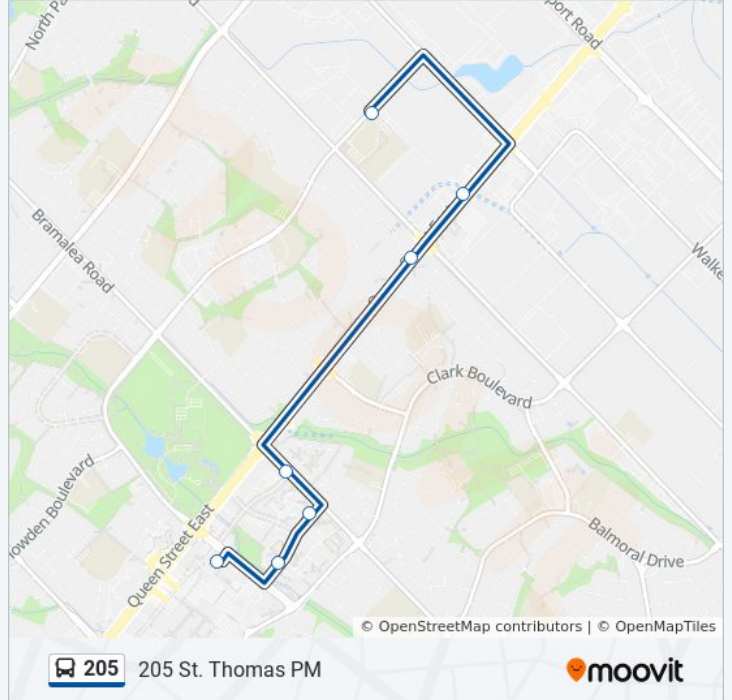

**Direction:** 205 St. Thomas AM

**Stops:** 10

**Trip Duration:** 15 min

**Line Summary:**

### Direction: 205 St. Thomas PM

7 stops

[VIEW LINE SCHEDULE](#)

Corporation Dr at Bramkay St

Queen St E W/Of Tim Hortons (2433 Queen St E)

Torbram - Zum Queen Station Stop Wb

Bramalea Rd at Kensington Rd

Knightsbridge Rd W/Of Bramalea Rd

### 205 bus Info

**Direction:** 205 St. Thomas PM

**Stops:** 7

**Trip Duration:** 17 min

**Line Summary:**

205 bus time schedules and route maps are available in an offline PDF at [moovitapp.com](https://moovitapp.com). Use the [Moovit App](#) to see live bus times, train schedule or subway schedule, and step-by-step directions for all public transit in Toronto.