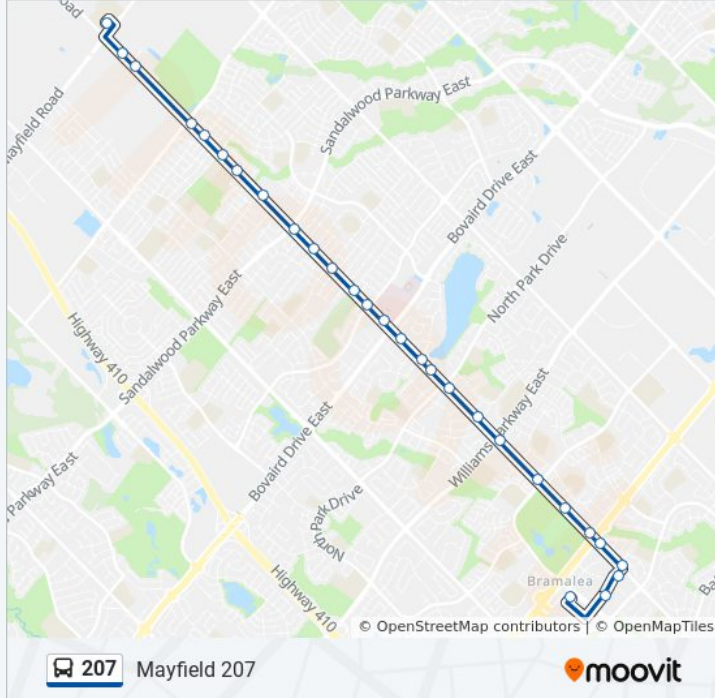

Mayfield 207

Get The App

The 207 bus line (Mayfield 207) has 2 routes. For regular weekdays, their operation hours are:

(1) 207 Mayfield AM: 7:25 AM (2) 207 Mayfield PM: 2:37 PM - 2:41 PM

Use the Moovit App to find the closest 207 bus station near you and find out when is the next 207 bus arriving.

**Direction: 207 Mayfield AM**

28 stops

[VIEW LINE SCHEDULE](#)

- Bramalea Terminal
- Knightsbridge Rd Btwn Central Park & Kings Cross
- Knightsbridge Rd at Bramalea Rd
- Bramalea Rd N/Of Fleetwood Cres
- Bramalea Rd at Queen St E
- Bramalea Rd N/Of Queen St E
- Bramalea Rd at Goodwood Rd
- Bramalea Rd N/Of Central Park Dr
- Bramalea Rd at Williams Pky E
- Bramalea Rd N/Of Jackson Rd
- Bramalea Rd at North Park Dr
- Bramalea Rd N/Of Trillium Crt
- Bramalea Rd at Professor's Lake Pky
- Bramalea Rd at Bovaird Dr E
- Bramalea Rd N/Of Bovaird Dr E
- Bramalea Rd N/Of Peter Robertson Blvd
- Bramalea Rd Btwn Peter Robertson Blvd & Larkspur R
- Bramalea Rd at Larkspur Rd
- Bramalea Rd N/Of Larkspur Rd
- Bramalea Rd at Sandalwood Pky E
- Bramalea Rd S/Of Dewside Dr

**Direction:** 207 Mayfield AM

**Stops:** 28

**Trip Duration:** 20 min

**Line Summary:**

Bramalea Rd Btwn Dewside Dr & Father Tobin Rd

Bramalea Rd S/Of Father Tobin Rd

Bramalea Rd at Heslop Cir

Bramalea Rd S/Of Countryside Dr

Bramalea Rd S/Of Inspire Blvd

Bramalea Rd at Smart Centres

Mayfield Secondary School

**Direction: 207 Mayfield PM**

22 stops

[VIEW LINE SCHEDULE](#)

Mayfield Secondary School

Bramalea Rd N/Of Countryside Dr