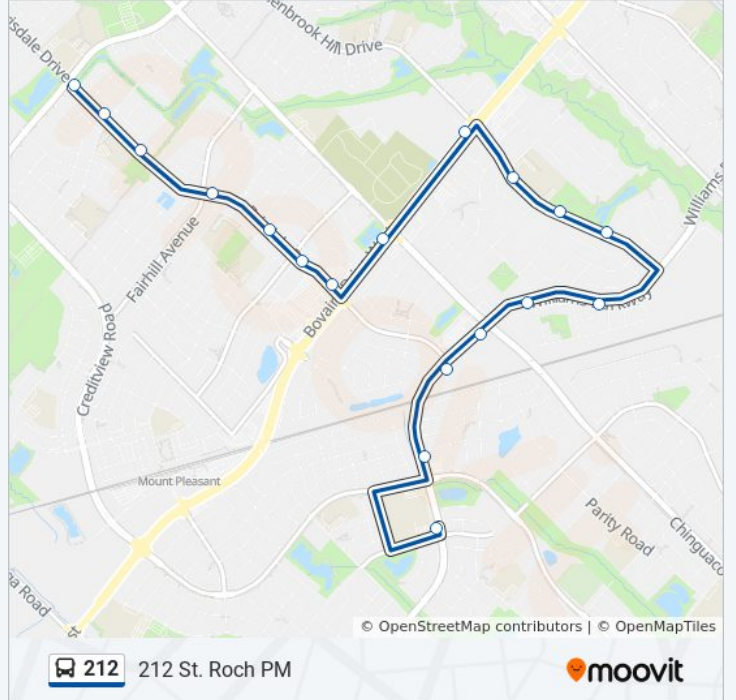

Direction: 212 St. Roch AM

22 stops

[VIEW LINE SCHEDULE](#)

- Brisdale Dr at Sandalwood Pky W
- Brisdale Dr S/Of Mccrimmon Dr
- Brisdale Dr Opp Sandy Beach Rd
- Brisdale Dr S/Of Fairhill Dr
- Brisdale Dr at 120 Brisdale Dr
- Brisdale Dr S/Of Grovewood Dr
- Brisdale Dr at Bovaird Dr W
- Bovaird Dr W E/Of Pertosa Dr
- Chinguacousy - Zum Bovaird Station Stop Eb
- Bovaird Dr at 831 Bovaird Dr W
- Fletchers Creek Blvd S/Of Bovaird Dr W
- Fletchers Creek Blvd at Gold Hill Rd
- Fletchers Creek Blvd at Binder Twine Trail
- Fletchers Creek Blvd Opp Porchlight Rd
- Williams Pky W Opp Oxtail Lane
- Williams Pky W E/Of Whitewash Way
- Williams Pky W at Whitewash Way
- Williams Pky W Btwn Whitewash Way & Chinguacousy
- Williams Pky W W/Of Chinguacousy Rd
- Williams Pky W at Pertosa Dr
- Williams Pkwy N/Of James Potter Rd

Direction: 212 St. Roch AM

Stops: 22

Trip Duration: 18 min

Line Summary:

Williams Pkwy E/Of Valleyway Dr

212 212 St. Roch AM

Direction: 212 St. Roch PM

18 stops

[VIEW LINE SCHEDULE](#)

- Williams Pkwy E/Of Valleyway Dr
- Williams Pky W N/Of James Potter Rd
- Williams Pky W at Pertosa Dr
- Williams Pky W at Chinguacousy Rd
- Williams Pky W at Withers Way
- Williams Pky W at Oxtail Lane
- Fletchers Creek Blvd N/Of Porchlight Rd
- Fletchers Creek Blvd Opp Binder Twine Trail
- Fletchers Creek Blvd at Dwellers Rd
- Bovaird Dr W W/Of Edenbrook Hill Dr
- Chinguacousy - Zum Bovaird Station Stop Wb
- Brisdale Dr N/Of Bovaird Dr W
- Brisdale Dr S/Of Grovewood Dr
- Brisdale Dr S/Of Linderwood Dr
- Brisdale Dr S/Of Fairhill Dr
- Brisdale Dr S/Of Sandy Beach Rd
- Brisdale Dr N/Of Wetmeadow Dr
- Brisdale Dr at Sandalwood Pky W

Direction: 212 St. Roch PM

Stops: 18

Trip Duration: 15 min

Line Summary:

212 bus time schedules and route maps are available in an offline PDF at moovitapp.com. Use the [Moovit App](#) to see live bus times, train schedule or subway schedule, and step-by-step directions for all public transit in Toronto.