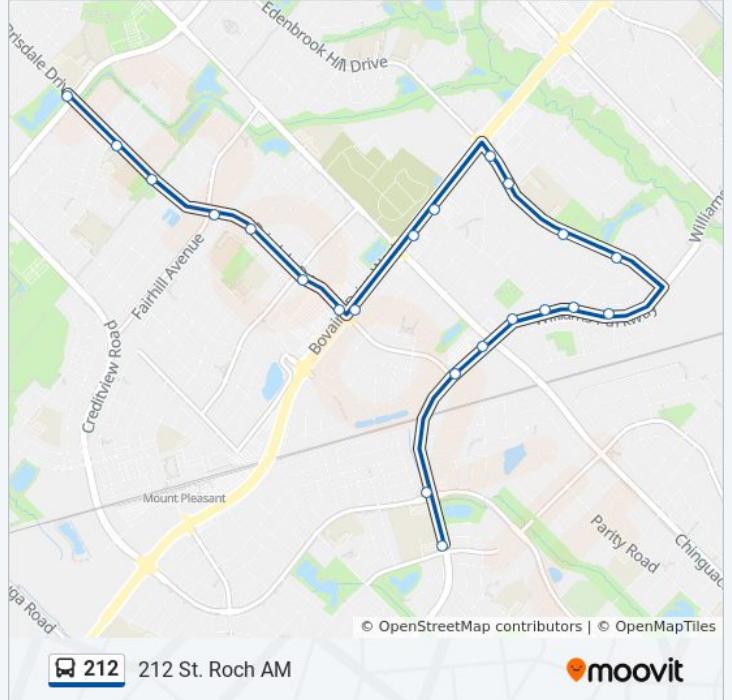

Direction: 212 St. Roch AM

22 stops

[VIEW LINE SCHEDULE](#)

- Brisdale Dr at Sandalwood Pky W
- Brisdale Dr S/Of Mccrimmon Dr
- Brisdale Dr Opp Sandy Beach Rd
- Brisdale Dr S/Of Fairhill Dr
- Brisdale Dr at 120 Brisdale Dr
- Brisdale Dr S/Of Grovewood Dr
- Brisdale Dr at Bovaird Dr W
- Bovaird Dr W E/Of Pertosa Dr
- Chinguacousy - Zum Bovaird Station Stop Eb
- Bovaird Dr at 831 Bovaird Dr W
- Fletchers Creek Blvd S/Of Bovaird Dr W
- Fletchers Creek Blvd at Gold Hill Rd
- Fletchers Creek Blvd at Binder Twine Trail
- Fletchers Creek Blvd Opp Porchlight Rd
- Williams Pky W Opp Oxtail Lane
- Williams Pky W E/Of Whitewash Way
- Williams Pky W at Whitewash Way
- Williams Pky W Btwn Whitewash Way & Chinguacousy
- Williams Pky W W/Of Chinguacousy Rd
- Williams Pky W at Pertosa Dr
- Williams Pkwy N/Of James Potter Rd

Direction: 212 St. Roch AM

Stops: 22

Trip Duration: 18 min

Line Summary:

Williams Pkwy E/Of Valleyway Dr

212 212 St. Roch AM

Direction: 212 St. Roch PM

18 stops

[VIEW LINE SCHEDULE](#)

- Williams Pkwy E/Of Valleyway Dr
- Williams Pky W N/Of James Potter Rd
- Williams Pky W at Pertosa Dr
- Williams Pky W at Chinguacousy Rd
- Williams Pky W at Withers Way
- Williams Pky W at Oxtail Lane
- Fletchers Creek Blvd N/Of Porchlight Rd
- Fletchers Creek Blvd Opp Binder Twine Trail
- Fletchers Creek Blvd at Dwellers Rd
- Bovaird Dr W W/Of Edenbrook Hill Dr
- Chinguacousy - Zum Bovaird Station Stop Wb
- Brisdale Dr N/Of Bovaird Dr W
- Brisdale Dr S/Of Grovewood Dr
- Brisdale Dr S/Of Linderwood Dr
- Brisdale Dr S/Of Fairhill Dr
- Brisdale Dr S/Of Sandy Beach Rd
- Brisdale Dr N/Of Wetmeadow Dr
- Brisdale Dr at Sandalwood Pky W

Direction: 212 St. Roch PM

Stops: 18

Trip Duration: 15 min

Line Summary:

212 bus time schedules and route maps are available in an offline PDF at moovitapp.com. Use the [Moovit App](#) to see live bus times, train schedule or subway schedule, and step-by-step directions for all public transit in Toronto.