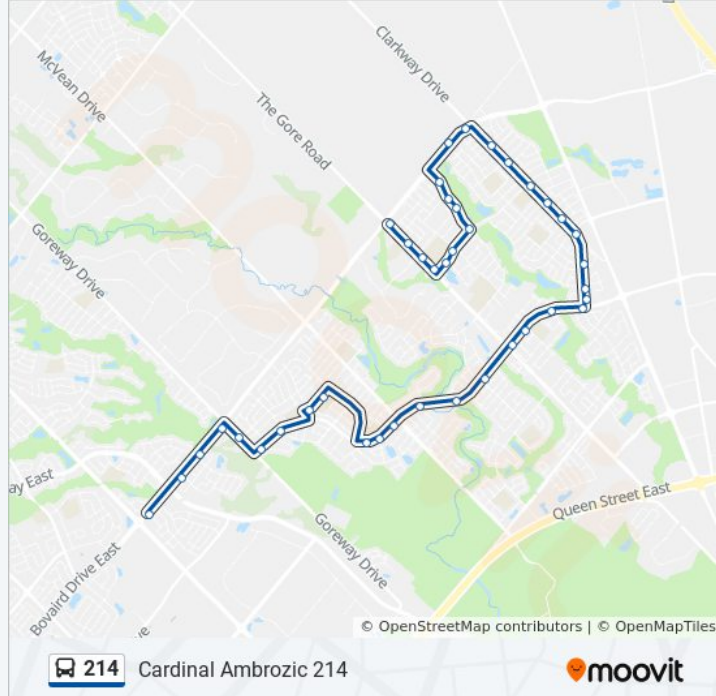

Use the Moovit App to find the closest 214 bus station near you and find out when is the next 214 bus arriving.

Direction: 214 Cardinal Ambrozic AM

39 stops

[VIEW LINE SCHEDULE](#)

- Castlemore Rd E/Of Airport Rd
- Castlemore Rd W/Of Horizon St
- Castlemore Rd E/Of Bayridge Dr
- Castlemore Rd at Goreway Dr
- Cottrelle Blvd E/Of Goreway Dr
- Cottrelle Blvd at Valleycreek Dr
- Lexington Dr at Long Meadow Rd - 214
- Lexington Rd Btwn Long Meadow & Calderstone - 214
- Cottrelle Blvd E/Of Huntspoint Dr - 214 Only
- Cottrelle Blvd W/Of Maple Valley St
- Cottrelle Blvd at Mcvean Dr
- Cottrelle Blvd W/Of Midsummer Dr
- Cottrelle Blvd W/Of Westbrook Ave
- Cottrelle Blvd E/Of Westbrook Ave
- Cottrelle Blvd E/Of the Gore Rd
- Cottrelle Blvd at Thorndale Rd
- Cottrelle Blvd Btwn Thorndale Rd & Via Romano Way
- Cottrelle Blvd at Via Romano Way
- Clarkway Dr N/Of Cottrelle Blvd
- Clarkway Dr N/Of Passfield Tr
- Clarkway Dr S/Of Ugrasen St

214 bus Time Schedule

214 Cardinal Ambrozic AM Route Timetable:

Sunday	Not Operational
Monday	7:49 AM
Tuesday	7:49 AM
Wednesday	7:49 AM
Thursday	7:49 AM
Friday	Not Operational
Saturday	Not Operational

214 bus Info

Direction: 214 Cardinal Ambrozic AM

Stops: 39

Trip Duration: 36 min

Line Summary:

Clarkway Dr S/Of Bellchase Tr
 Clarkway Dr S/Of Bluffmeadow St
 Clarkway Dr S/Of Singletree Rd
 Clarkway Dr S/Of Castle Oaks Crossing
 Clarkway Dr S/Of Altura Way
 Clarkway Dr / Caliper Rd
 Castlemore Rd W/Of Clarkway Dr
 Castlemore Rd Opp Drummondville Dr
 Gardenbrooke Tr S/Of Snowpass St
 Gardenbrooke Tr S/Of Academy Dr
 Gardenbrooke Tr N/Of Bliss St
 Gardenbrooke Tr N/Of Castle Oaks Cross
 Castle Oaks W/Of Literacy Dr
 Castle Oaks Cross at Cardinal Ambrozic S.S.
 The Gore Rd N/Of Castle Oaks Crossing
 The Gore Rd Opp Fitzpatrick Dr
 The Gore Rd Opp Castlemore School
 The Gore Rd S/Of Castlemore Rd