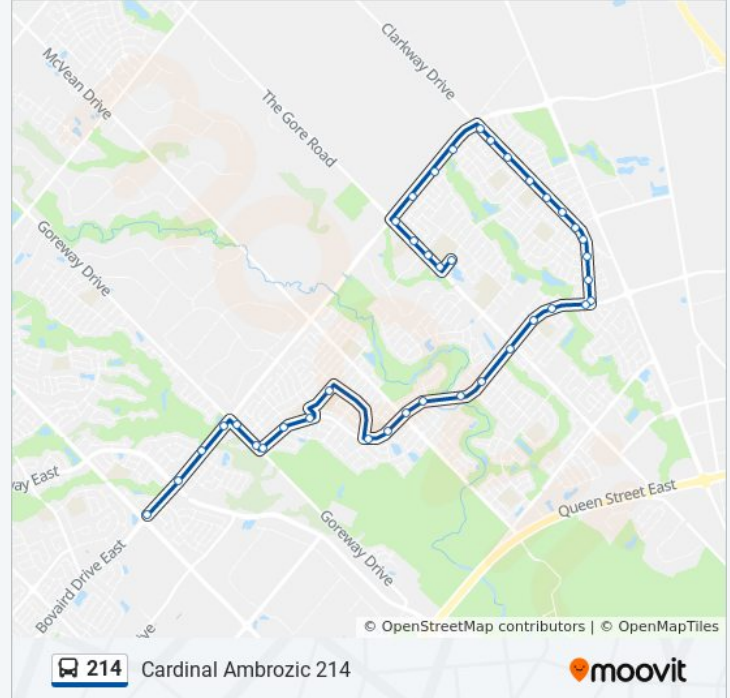

Clarkway Dr N/Of Castle Oaks Crossing

Clarkway Dr N/Of Daden Oaks Dr

Clarkway Dr N/Of Valerian St

Clarkway Dr N/Of Bellchase Trail

Clarkway Dr S/Of Bellchase Tr

Clarkway Dr N/Of Oklahoma Dr

Clarkway Dr N/Of Clearfield Dr

Clarkway Dr N/Of Cottrelle Blvd

Cottrelle Blvd W/Of Clarkway Dr

Cottrelle Blvd Btwn Thorndale Rd & Via Romano Way

Cottrelle Blvd / Thorndale Rd

Cottrelle Blvd at the Gore Rd

Cottrelle Blvd W/Of Skyvalley Dr

Cottrelle Blvd W/Of Skyvalley Dr

Cottrelle Blvd at Midsummer Dr

Cottrelle Blvd E/Of Mcvean Dr

Cottrelle Blvd at Maple Valley St (W/Of Mcvean Dr)

Cottrelle Blvd at Calderstone Rd

Lexington Ave E/Of Calderstone Dr

Cottrelle Blvd W/Of Redwillow Rd

Cottrelle Blvd W/Of Valleycreek Dr

Cottrelle Blvd at Goreway Dr

Goreway Dr N/Of Cottrelle Blvd

Castlemore Rd W/Of Goreway Dr

Castlemore Rd E/Of Crystall Hill Dr

Castlemore Rd E/Of Humberwest Pkwy

Castlemore Rd E/Of Airport Rd

214 bus time schedules and route maps are available in an offline PDF at moovitapp.com. Use the [Moovit App](#) to see live bus times, train schedule or subway schedule, and step-by-step directions for all public transit in Toronto.

[About Moovit](#) • [MaaS Solutions](#) • [Supported Countries](#) • [Mooviter Community](#)

Check Live Arrival Times