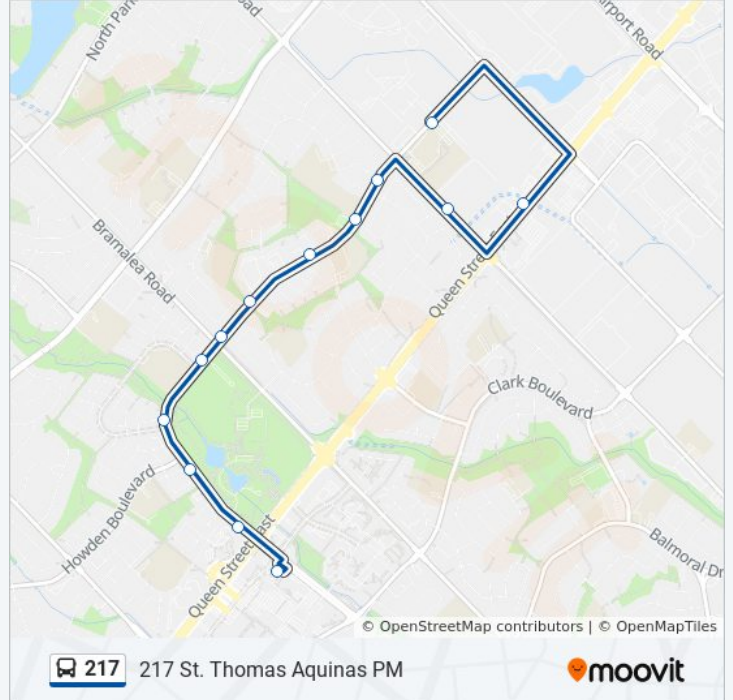

217 St. Thomas Aquinas PM

Get The App

The 217 bus line 217 St. Thomas Aquinas PM has one route. For regular weekdays, their operation hours are:
 (1) 217 St. Thomas Aquinas PM: 2:45 PM
 Use the Moovit App to find the closest 217 bus station near you and find out when is the next 217 bus arriving.

Direction: 217 St. Thomas Aquinas PM

13 stops

[VIEW LINE SCHEDULE](#)

- Corporation Dr at Bramkay St
- Queen St E W/Of Tim Hortons (2433 Queen St E)
- Torbram Rd at Grenadier Rd
- Central Park Dr Btwn Greenmount And Torbram Rd
- Central Park Dr at Greenbriar Rec Centre
- Central Park Dr Btwn Glenvale Blvd And Graham Crt
- Central Park Dr Btwn Grenoble Blvd & Glenforest Rd
- Central Park Dr E/Of Bramalea Rd
- Central Park Dr at Hilldale Cres (E)
- Central Park Dr at Hilldale Cres (W)
- Central Park Dr S/Of Howden Blvd
- Central Park Dr S/Of Hanover Rd
- Bramalea Terminal

Direction: 217 St. Thomas Aquinas PM

Stops: 13

Trip Duration: 22 min

Line Summary:

217 bus time schedules and route maps are available in an offline PDF at moovitapp.com. Use the [Moovit App](#) to see live bus times, train schedule or subway schedule, and step-by-step directions for all public transit in Toronto.