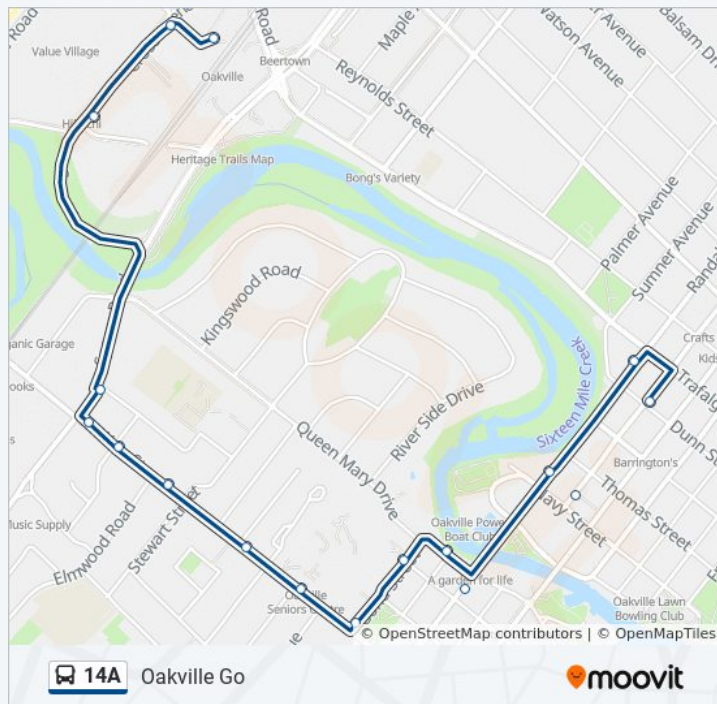

Direction: Oakville Go

30 stops

[VIEW LINE SCHEDULE](#)

South Oakville Centre

Rebecca St + Sedgewick Cr

Rebecca St + Woodside Dr

Rebecca St at T.A. Blakelock H.S.

Rebecca St + Spring Garden Rd

Church St. + Dunn St. (Eb)

Randall St. + Trafalgar Rd.

Randall St + Navy St

Forsythe St + Head St

Bond St + Chisholm St

Bond St + Kerr St

Kerr St + Westside Dr

Kerr St + Florence Dr

Kerr St + Stewart St

Kerr St + Prince Charles Dr

Kerr St + Speers Rd

Speers Rd East Of Kerr St

Cross Ave + Lyons Lane

Cross Ave + Argus Rd

Oakville Go Station

14A bus Info

Direction: Oakville Go

Stops: 30

Trip Duration: 26 min

Line Summary:

Direction: Oakville Go Via Burloak

44 stops

[VIEW LINE SCHEDULE](#)

Appleby Go Station