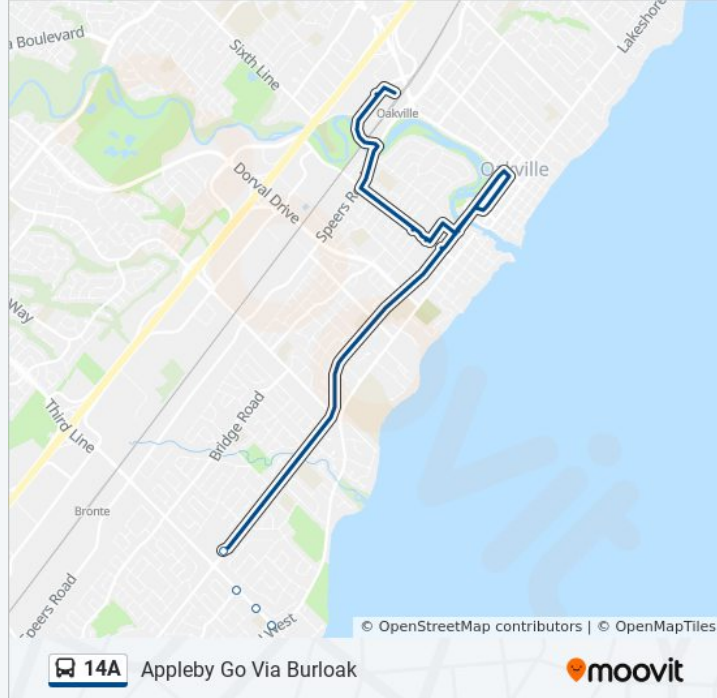

14A bus Info
Direction: Appleby Go Via Burloak
Stops: 43
Trip Duration: 24 min
Line Summary:

Burloak at Stevenson

Burloak at Randolph

Burloak at Spruce

Burloak at Eaton

Burloak Dr + Rebecca St

Burloak Dr + Adele Rd

Harvester at Gateway

Harvester at Sheldon

Harvester at Century

Harvester Rd at Appleby Go Station

Harvester at Appleby

5031 Fairview

5090 Fairview

Appleby Go Station

Direction: Oakville Go

30 stops

[VIEW LINE SCHEDULE](#)

South Oakville Centre

Rebecca St + Sedgewick Cr

Rebecca St + Woodside Dr

Rebecca St at T.A. Blakelock H.S.

Rebecca St + Spring Garden Rd

- 3rd Line + Lakeshore Rd West
- 3rd Line + Venetia Dr
- 3rd Line + Hixon St
- 3rd Line + Rebecca St
- South Oakville Centre

Direction: To Burloak & Rebecca Only

55 stops

[VIEW LINE SCHEDULE](#)

- Oakville Go Station
- Cross Ave West Of Argus Rd
- Cross Ave + Lyons Lane
- Speers Rd East Of Kerr St
- Kerr St + Prince Charles Dr
- Kerr St + Stewart St
- Kerr St + Florence Dr
- Kerr St + Westside Dr
- Kerr St + Bond St
- Bond St + Wilson St
- Chisholm St + Head St
- Rebecca St. + Chisholm St.
- Church St + Navy St
- Church St + Dunn St
- Randall St. + Trafalgar Rd.
- Randall St + Navy St
- Rebecca St + Chisholm St
- Rebecca St + Kerr St
- Rebecca St + Brock St
- Rebecca St + Dorval Dr
- Rebecca St + Weybourne Rd
- Rebecca St + Morden Rd
- Rebecca St + Southview Rd (Ymca)
- Rebecca St + Burton Rd