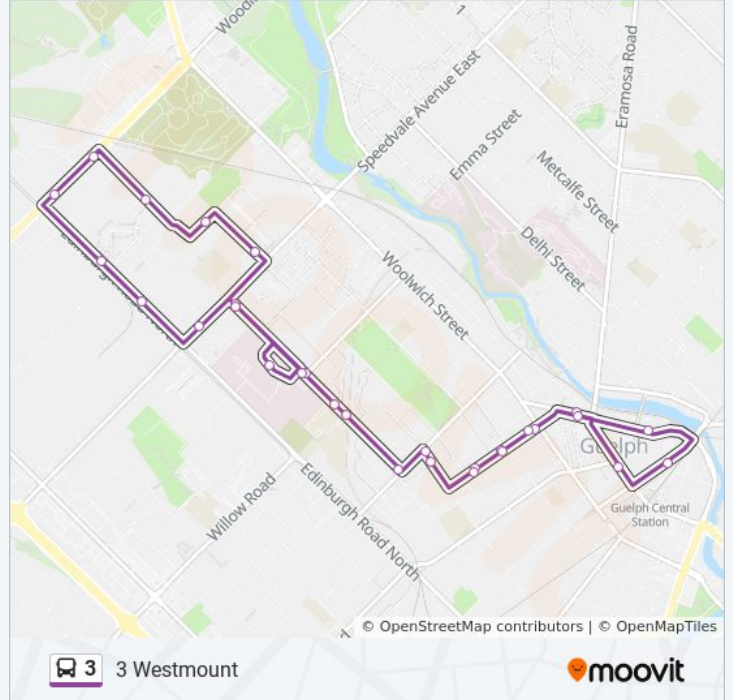

### Direction: 3 Westmount

30 stops

[VIEW LINE SCHEDULE](#)

- Guelph Central Station Platform 21
- Woolwich at Heffernan Northbound
- Woolwich at Cardigan Northbound
- Suffolk at Norfolk Westbound
- Suffolk at Dublin Westbound
- Suffolk at Glasgow Westbound
- Yorkshire at London Northbound
- Westmount at Summit Northbound
- Westmount at Division Northbound
- Saint Joseph's Health Centre
- Westmount at Speedvale Northbound
- Speedvale at Edinburgh Westbound
- Edinburgh at Lonsdale Northbound
- Edinburgh at Burns Northbound
- Woodlawn at Edinburgh Eastbound
- Woodlawn at Nicklin Eastbound
- Nicklin at Burns Southbound
- Bailey at Freeman Eastbound
- Kathleen at Speedvale Southbound
- Westmount at Kimberley Southbound
- Westmount at Division Southbound
- Westmount at Summit Southbound

### 3 bus Time Schedule

3 Westmount Route Timetable:

Sunday	12:15 AM - 6:45 PM
Monday	5:45 AM - 11:45 PM
Tuesday	12:15 AM - 11:45 PM
Wednesday	12:15 AM - 11:45 PM
Thursday	12:15 AM - 11:45 PM
Friday	12:15 AM
Saturday	5:45 AM - 11:45 PM

### 3 bus Info

**Direction:** 3 Westmount

**Stops:** 30

**Trip Duration:** 24 min

**Line Summary:**

Westmount at London Southbound  
Yorkshire at Home Southbound  
Suffolk at Glasgow Eastbound  
Suffolk at Dublin Eastbound  
Suffolk at Norfolk Eastbound  
Woolwich at Cardigan Southbound  
Wyndham at Cork Southbound  
Guelph Central Station Platform 21