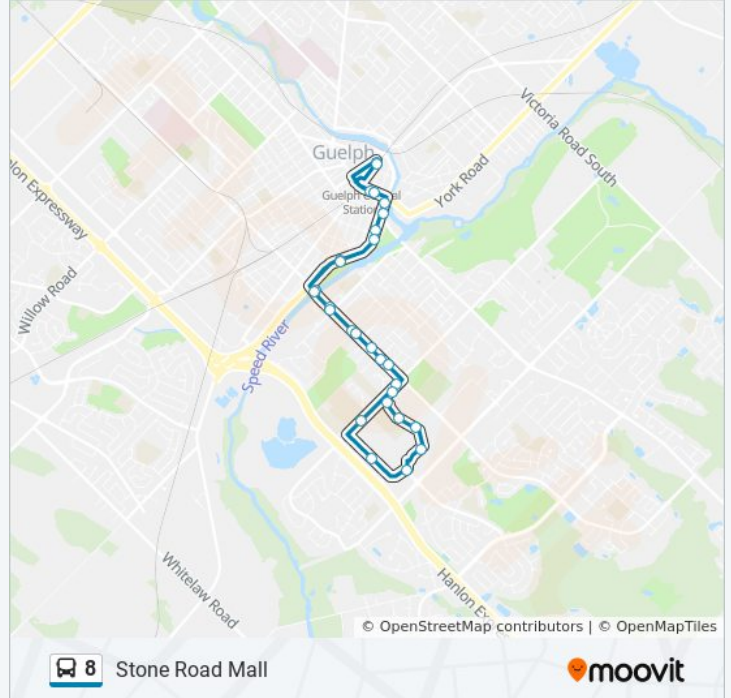

8 bus Info
Direction: 8 Stone Road Mall
Stops: 28
Trip Duration: 23 min
Line Summary:

- Guelph Central Station Platform 3
- Wyndham at Fountain Southbound
- Wellington at Wyndham Westbound
- Wellington at Dublin Westbound
- Wellington at Holliday Westbound
- Edinburgh at Wellington Southbound
- Edinburgh at Water Southbound
- Edinburgh at Municipal Southbound
- Edinburgh at Maplewood Southbound
- College at Edinburgh Westbound
- College at Centennial Westbound
- 165 Janefield Southbound
- Janefield at Scottsdale Eastbound
- Stone Road Mall Platform 1
- Scottsdale at Wilsonview Northbound
- 268 Scottsdale Northbound
- Scottsdale at College Northbound
- College at Lynnwood Eastbound
- Edinburgh at Floral Northbound
- Edinburgh at Lockyer Northbound
- Edinburgh at Municipal Northbound
- Edinburgh at Honey Northbound

Edinburgh at Wellington Northbound

Wellington at Holliday Eastbound

Wellington at Dublin Eastbound

Wellington at Gordon Eastbound

Wellington at Wyndham Eastbound

Guelph Central Station Platform 3

8 bus time schedules and route maps are available in an offline PDF at moovitapp.com. Use the [Moovit App](#) to see live bus times, train schedule or subway schedule, and step-by-step directions for all public transit in Toronto.