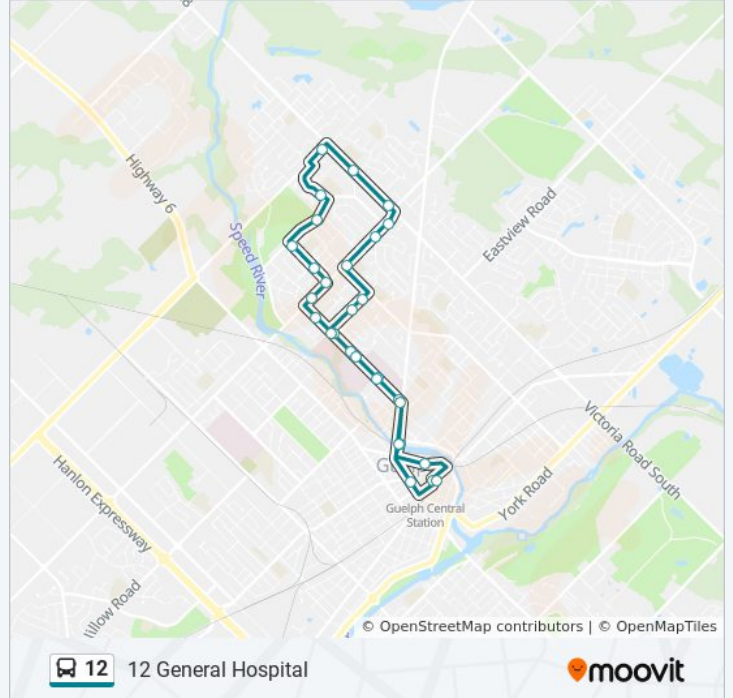

12 General Hospital

Get The App

The 12 bus line 12 General Hospital has one route. For regular weekdays, their operation hours are:

(1) 12 General Hospital: 12:15 AM - 11:45 PM

Use the Moovit App to find the closest 12 bus station near you and find out when is the next 12 bus arriving.

Direction: 12 General Hospital

29 stops

[VIEW LINE SCHEDULE](#)

- Guelph Central Station Platform 22
- Woolwich at Heffernan Northbound
- Eramosa at Arthur Eastbound
- Delhi at Eramosa Northbound
- Delhi at Guelph General Hospital Northbound
- Delhi at Homewood Health Centre Northbound
- Delhi at Emma Northbound
- Emma at Metcalfe Eastbound
- Emma at Pine Eastbound
- Speedvale at Stevenson Eastbound
- Speedvale at Renfield Eastbound
- Speedvale at Acorn Eastbound
- Victoria at Speedvale Northbound
- Victoria at Brant Northbound
- Woodlawn at Victoria Westbound
- Windsor at Kingsley Southbound
- Waverley at Knightswood Westbound
- Metcalfe at Waverley Southbound
- Metcalfe at Shaftesbury Southbound
- Metcalfe at Speedvale Southbound
- Speedvale at Clive Westbound
- Delhi at Philip Southbound

12 bus Info

Direction: 12 General Hospital

Stops: 29

Trip Duration: 27 min

Line Summary:

Delhi at Emma Southbound

Delhi at Homewood Health Centre Southbound

Delhi at Guelph General Hospital Southbound

Delhi at Eramosa Southbound

Eramosa at Arthur Westbound

Wyndham at Cork Southbound

Guelph Central Station Platform 19

12 bus time schedules and route maps are available in an offline PDF at moovitapp.com. Use the [Moovit App](#) to see live bus times, train schedule or subway schedule, and step-by-step directions for all public transit in Toronto.