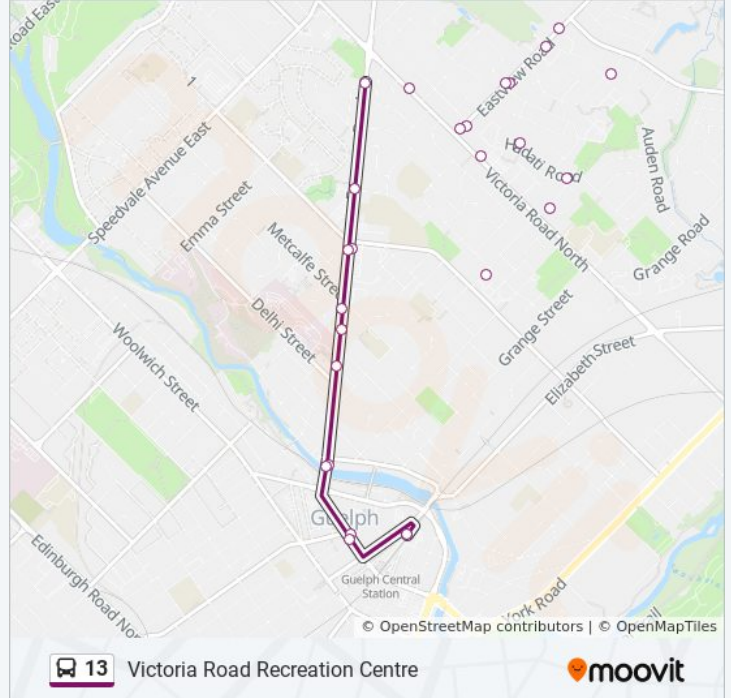

Eastview

Get The App

The 13 bus line Eastview has one route. For regular weekdays, their operation hours are:

(1) 13 Eastview: 12:15 AM - 11:45 PM

Use the Moovit App to find the closest 13 bus station near you and find out when is the next 13 bus arriving.

Direction: 13 Eastview
 26 stops
[VIEW LINE SCHEDULE](#)

- Guelph Central Station Platform 5
- Wyndham at Quebec Northbound
- Eramosa at Arthur Eastbound
- Eramosa at Saint Catharine Eastbound
- Eramosa at Stevenson Eastbound
- Cassino at William Eastbound
- Cassino at Palermo Eastbound
- Cassino at Hadati Northbound
- Hadati at Yeats Northbound
- Hadati at Victoria Westbound
- Eastview at Glenburnie Eastbound
- Eastview at Mountford Eastbound
- Eastview at Auden Eastbound
- Watt at Auden Eastbound
- Eastview at Starwood Westbound
- Eastview at Mountford Westbound
- Eastview at Victoria Westbound
- Victoria at Greenview Northbound
- Eramosa at Orchard Westbound
- Eramosa at Meyer Westbound
- Eramosa at Stevenson Westbound
- Eramosa at Metcalfe Westbound

13 bus Info

Direction: 13 Eastview
Stops: 26
Trip Duration: 27 min
Line Summary:

Eramosa at Delhi Westbound

Eramosa at Arthur Westbound

Wyndham at Cork Southbound

Guelph Central Station Platform 5

13 bus time schedules and route maps are available in an offline PDF at moovitapp.com. Use the [Moovit App](#) to see live bus times, train schedule or subway schedule, and step-by-step directions for all public transit in Toronto.