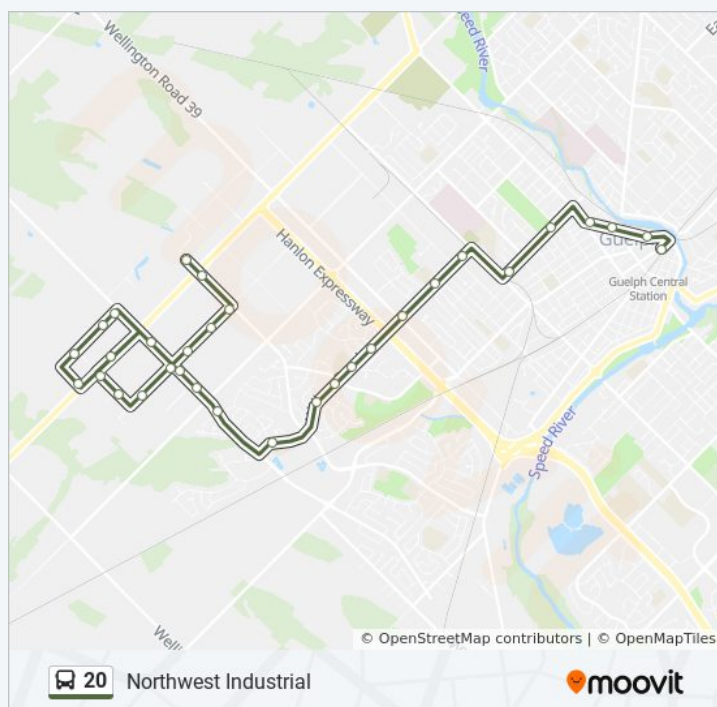

Woolwich at Cardigan Northbound

Woolwich at Norwich Northbound

London at Exhibition Westbound

London at Hamel Westbound

Willow at Dawson Westbound

Willow at Guelph Westbound

Willow at Silvercreek Westbound

Willow at Marksam Westbound

Willow at Rhonda Westbound

Willow at Westwood Westbound

Willow at Wimbledon Westbound

Willow at Flaherty Westbound

Elmira at Flaherty Northbound

Elmira at Independence Northbound

Elmira at Massey Northbound

Elmira at Woodlawn Northbound

Woodlawn at Michener Westbound

Governors at Woodlawn Northbound

Malcolm at Michener Eastbound

30 Malcolm Eastbound

Malcolm at Elmira Eastbound

Woodlawn at Michener Westbound

Michener at Woodlawn Southbound

Michener at Minto Southbound

Massey at Michener Eastbound

Massey at Elmira Eastbound

400 Massey Eastbound

240 Massey Eastbound

Massey at Imperial Eastbound

Imperial at Woodlawn Northbound

Imperial at Galaxy Cinema Northbound

Wednesday 12:15 AM

Thursday 12:15 AM

Friday 12:15 AM

Saturday Not Operational

20 bus Info

Direction: 20 Northwest Industrial To Imperial at Galaxy Cinema

Stops: 33

Trip Duration: 30 min

Line Summary: