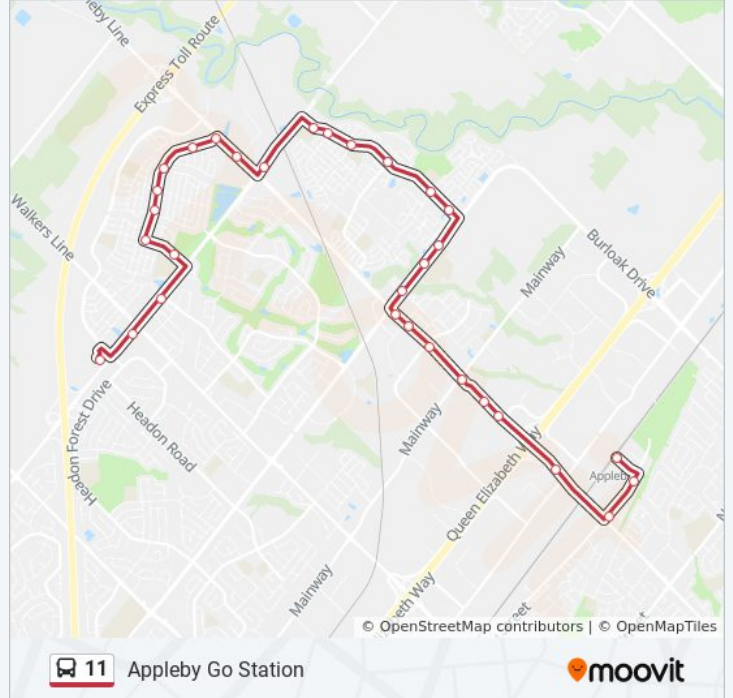

1250 Appleby

Appleby at North Service

Appleby at Harvester

5031 Fairview

5090 Fairview

Appleby Go Station

Direction: Go 407 Carpool

31 stops

[VIEW LINE SCHEDULE](#)

Appleby Go Station

5111 Fairview

Fairview St + Appleby Line

Appleby at Harvester

875 Appleby

Appleby at North Service

1207 Appleby