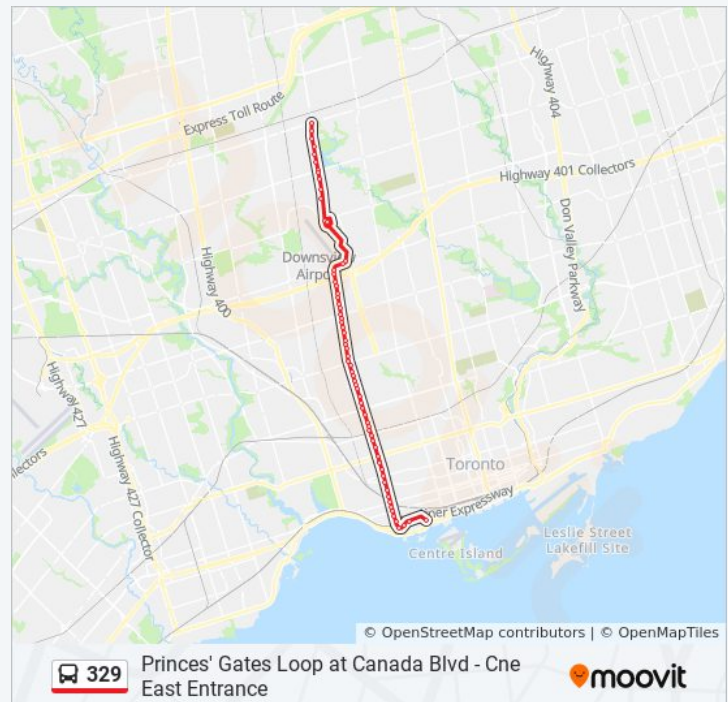

### Direction: Princes' Gates Loop at Canada Blvd - Cne East Entrance

65 stops

[VIEW LINE SCHEDULE](#)

Steeles Ave West at Dufferin St

Dufferin St / Steeles Av

Dufferin St at Gerry Fitzgerald Dr

Dufferin St at Dolomite Dr

Dufferin St at Preston Rd South Side

Dufferin St at Holmesdale Rd

Dufferin St at Eversfield Rd South Side

### 329 bus Info

**Direction:** Princes' Gates Loop at Canada Blvd - Cne East Entrance

**Stops:** 65

**Trip Duration:** 48 min

**Line Summary:**

Dufferin St at Rogers Rd  
Dufferin St at Hope St  
Dufferin St at Ascot Ave  
Dufferin St at St Clair Ave West  
Dufferin St at Auburn Ave  
Dufferin St at Davenport Rd  
Dufferin St at Chandos Ave  
Dufferin St at Geary Ave  
Dufferin St at Dupont St South Side  
Dufferin St at Lappin Ave South Side  
Dufferin St at Shanly St  
Dufferin St At Bloor St West (Dufferin Station)  
Dufferin St at Croatia St South Side  
Dufferin St at Dufferin Park Ave  
Dufferin St at Sylvan Ave  
Dufferin St at College St  
Dufferin St at Dundas St West  
Dufferin St at Gordon St  
Dufferin St at Alma Ave  
Dufferin St at Queen St West  
Dufferin St at Melbourne Ave  
Dufferin St at King St West  
Dufferin St at Liberty St  
Saskatchewan Rd at Dufferin St East Side  
Princes Blvd at Ontario Dr  
Nunavut Rd - Horse Palace  
Nova Scotia Ave at Manitoba Dr - Exhibition Go Station  
Princes' Gates Loop at Canada Blvd - Cne East Entrance

**Direction: Steeles Ave West at Dufferin St**

61 stops

[VIEW LINE SCHEDULE](#)

**329 bus Time Schedule**

Steeles Ave West at Dufferin St Route Timetable:

Sunday

2:03 AM - 4:01 AM

Princes' Gates Loop at Canada Blvd - Cne East Entrance