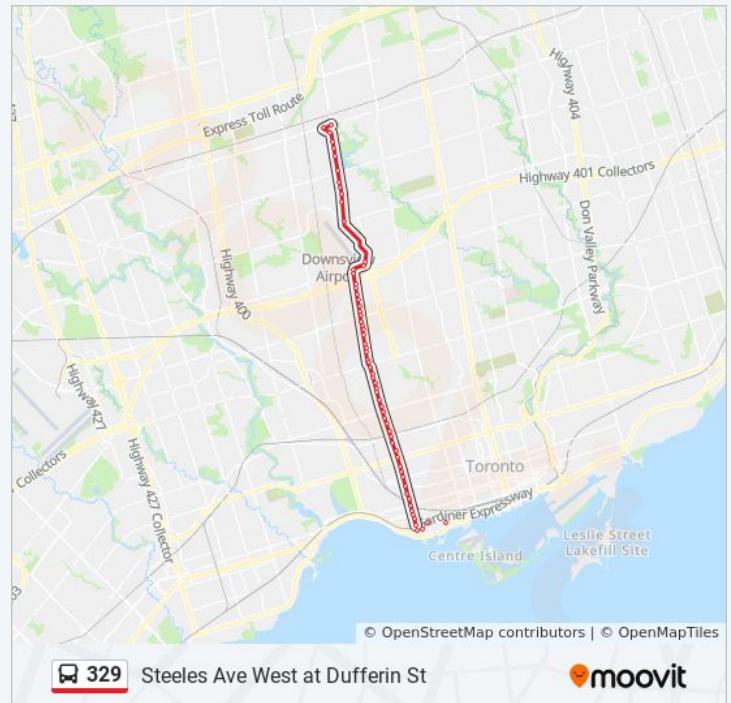

### Direction: Princes' Gates Loop at Canada Blvd - Cne East Entrance

65 stops

[VIEW LINE SCHEDULE](#)

Steeles Ave West at Dufferin St

Dufferin St / Steeles Av

Dufferin St at Gerry Fitzgerald Dr

Dufferin St at Dolomite Dr

**Direction: Steeles Ave West at Dufferin St**

61 stops

[VIEW LINE SCHEDULE](#)

**329 bus Time Schedule**

Steeles Ave West at Dufferin St Route Timetable:

Sunday

2:03 AM - 4:01 AM

Princes' Gates Loop at Canada Blvd - Cne East Entrance

Dufferin St at Castlefield Ave

Monday	2:03 AM - 5:01 AM
Tuesday	2:03 AM - 5:01 AM
Wednesday	2:03 AM - 5:01 AM
Thursday	2:03 AM - 5:01 AM
Friday	2:03 AM - 5:01 AM
Saturday	2:03 AM - 5:01 AM

**329 bus Info**

**Direction:** Steeles Ave West at Dufferin St

**Stops:** 61

**Trip Duration:** 59 min

**Line Summary:**

Dufferin St at Briar Hill Ave

Dufferin St at Stayner Ave

Dufferin St at Glencairn Ave

Dufferin St at Glengrove Ave