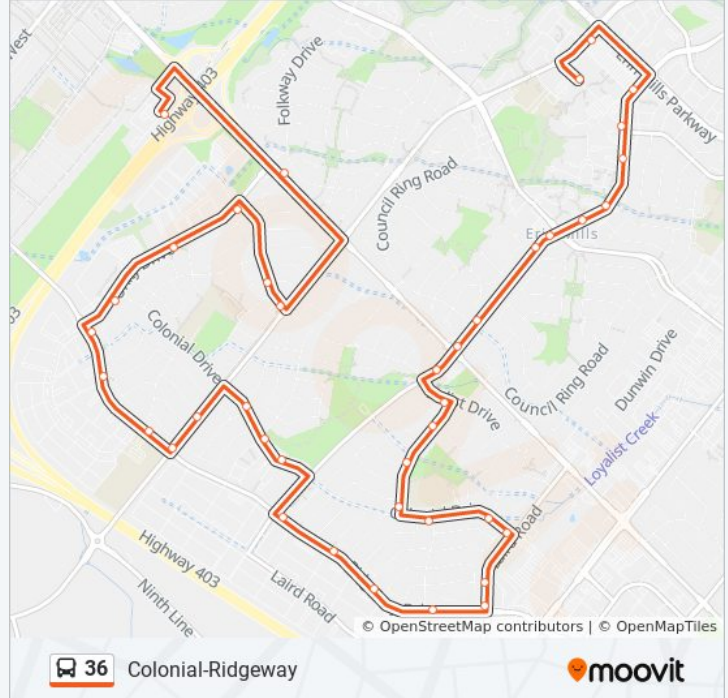

36 bus Info

Direction: Northbound

Stops: 40

Trip Duration: 31 min

Line Summary:

Ridgeway Dr at McMaster Rd
 Ridgeway Dr at Dovetail Mews
 Ridgeway Dr North Of Dovetail Mews
 Ridgeway Dr at the Collegeway
 Colonial Dr North Of the Collegeway
 Colonial Dr at Huxley Dr
 Colonial Dr at Jackpine Rd
 Burnhamthorpe Rd at Colonial Dr
 Burnhamthorpe Rd at Ridgeway Dr
 Ridgeway Dr at Drummond Rd
 Ridgeway Dr at Bertrand Rd Walkway
 Ridgeway Dr at Unity Dr
 Unity Dr at Colonial Dr
 Unity Dr at Erin Mills Twin Arena
 Unity Dr at Loyalist Dr
 Loyalist Dr at Sancrest Crt
 Loyalist Dr at Burnhamthorpe Rd
 Winston Churchill Blvd at Unity Gate
 Winston Churchill Station East Platform 5

Direction: Southbound

38 stops

[VIEW LINE SCHEDULE](#)

Winston Churchill Station East Platform 5
 Winston Churchill Blvd at Unity Dr
 Winston Churchill Blvd at Burnhamthorpe Rd
 Burnhamthorpe Rd West Of Winston Churchill Blvd
 Burnhamthorpe Rd W at Loyalist Dr
 Loyalist Dr at Seebring Cres
 Loyalist Dr at Osbourne Rd
 Unity Dr West Of Pepper Mill Crt
 Unity Dr at Erin Mills Twin Arena

36 bus Info

Direction: Southbound

Stops: 38

Trip Duration: 28 min

Unity Dr at 3333 Unity Dr

Ridgeway Dr South Of Sladeview Cres

Ridgeway Dr at Sladeview Cres

Burnhamthorpe Rd at Colonial Dr