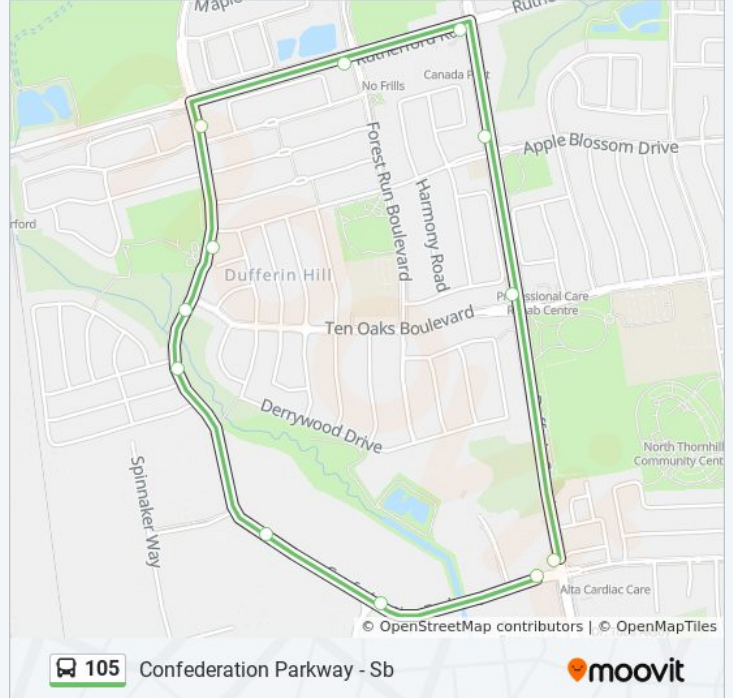

Use the Moovit App to find the closest 105 bus station near you and find out when is the next 105 bus arriving.

Direction: Confederation Parkway - Sb

12 stops

[VIEW LINE SCHEDULE](#)

- Confederation Pkwy / Dufferin St
- Confederation Pkwy / Staffern Dr
- Confederation Pkwy Stop # 4001
- Confederation Pkwy / Camden Dr
- Confederation Pkwy / Ten Oaks Blvd
- Confederation Pkwy / Dufferin Hill Dr
- Confederation Pkwy / Rutherford Rd
- Rutherford Rd / Forest Run Blvd
- Rutherford Rd / Dufferin St
- Dufferin St / Dufferin Hill Dr
- Dufferin St / Ten Oaks Blvd
- Dufferin St / Confederation Pkwy

105 bus Info

Direction: Confederation Parkway - Sb

Stops: 12

Trip Duration: 8 min

Line Summary:

Direction: Major Mackenzie - Nb

44 stops

[VIEW LINE SCHEDULE](#)

- Sheppard West Station
- Sheppard Ave West at Dufferin St (Downsview Station)
- William R Allen Rd at Rimrock Rd
- Dufferin St / Overbrook Pl
- Dufferin St at Stanstead Dr
- Opposite 4400 Dufferin St
- Dufferin St / Finch Av
- Dufferin St at Finch Ave West North Side
- Dufferin St at Martin Ross Ave
- Dufferin St Stop # 7180
- Dufferin St at Supertest Rd
- Dufferin St / Dolomite Dr
- Dufferin St / Gerry Fitzgerald Dr
- Dufferin St / Steeles Av
- Dufferin St / Steeles Av
- Dufferin St / Maison Parc Crt
- Dufferin St / Glen Shields Av
- Dufferin St / Glen Shields Av

Peter Rupert Av Stop # 6272

Peter Rupert Av / Jazz Dr

Peter Rupert Av / Sandvalley St

Peter Rupert Av / Freedom Trl

Peter Rupert / Major Mackenzie Dr

Major Mackenzie Dr / Grand Trunk Av

Major Mackenzie Dr / Dufferin St