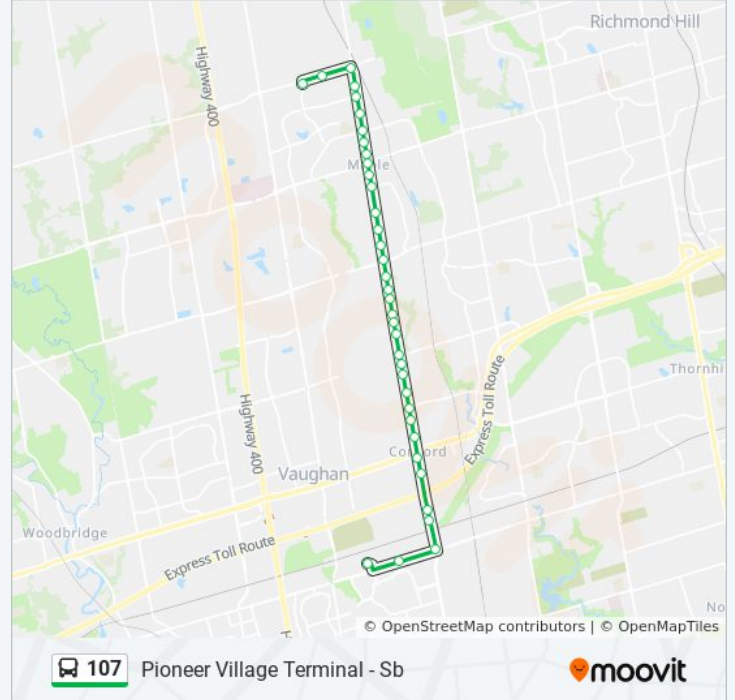

107 bus Info

Direction: Pioneer Village Terminal - Sb

Stops: 37

Trip Duration: 26 min

Line Summary:

Keele St Stop # 3987

Keele St Stop # 3988

Keele St Stop # 5156

Keele St Stop # 5155

Keele St / Langstaff Rd

Keele St Stop # 3989

Keele St / Bowes Rd

Keele St Stop # 3992

Keele St / Rivermede Rd

Keele St Stop # 3994

Keele St / Administration Rd

Keele St / Highway 7

Keele St / Doney Cres

Keele St / Snidercroft Rd

Keele St / Ronrose Dr

Keele St / Steeles Av

Steeles Ave West at Founders Rd (York University)

Steeles Av / Settlers Rd

Pioneer Village Station

Direction: Teston - Nb

39 stops

[VIEW LINE SCHEDULE](#)

Pioneer Village Station

Steeles Av Stop # 3694

Steeles Av / Founders Rd

Keele St / Steeles Av

Keele St / Ronrose Dr