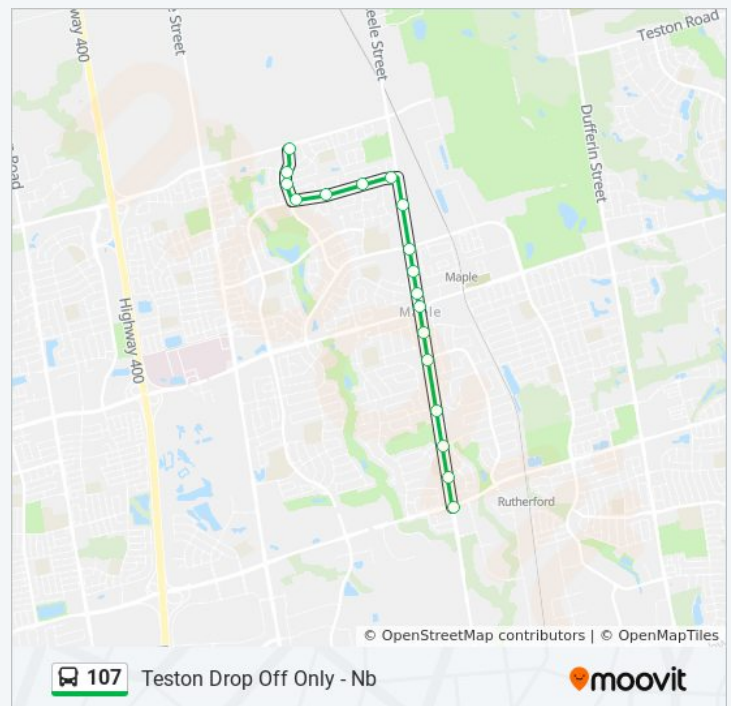

Direction: Teston - Nb

39 stops

[VIEW LINE SCHEDULE](#)

Pioneer Village Station

Steeles Av Stop # 3694

Steeles Av / Founders Rd

Keele St / Steeles Av

Keele St / Ronrose Dr

Cranston Park Av / Princeton Gate

Cranston Park Av / Isaac Murray Av

Cranston Park Av / Teston Rd

Monday	1:51 PM
Tuesday	1:51 PM
Wednesday	1:51 PM
Thursday	1:51 PM
Friday	7:18 AM - 7:55 AM
Saturday	Not Operational

107 bus Info

Direction: Teston Drop Off Only - Nb

Stops: 18

Trip Duration: 11 min

Line Summary:

107 bus time schedules and route maps are available in an offline PDF at moovitapp.com. Use the [Moovit App](#) to see live bus times, train schedule or subway schedule, and step-by-step directions for all public transit in Toronto.