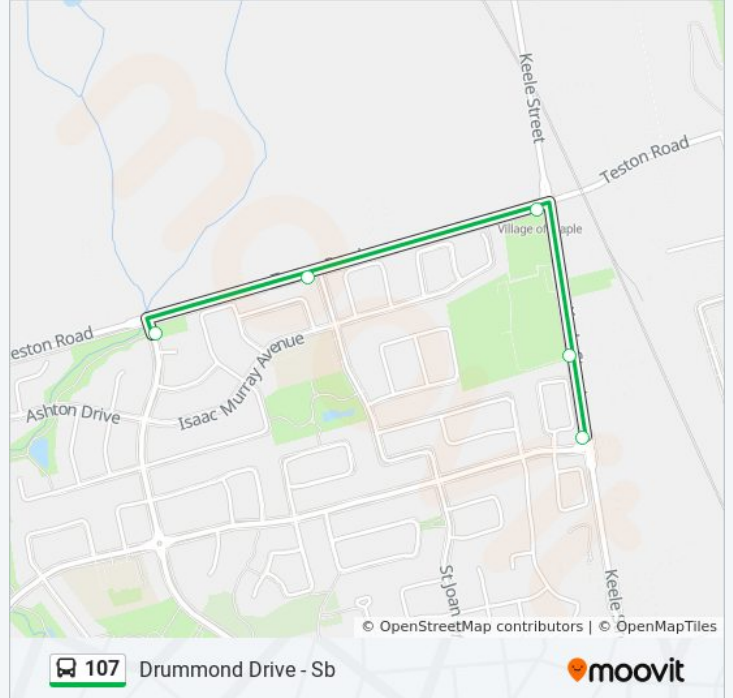

Use the Moovit App to find the closest 107 bus station near you and find out when is the next 107 bus arriving.

Direction: Drummond Drive - Sb

5 stops

[VIEW LINE SCHEDULE](#)

Cranston Park Av / Teston Rd

Teston Rd / St. Joan Of Arc Av

Teston Rd / Keele St

Keele St Stop # 3947

Keele St / Drummond Dr

107 bus Time Schedule

Drummond Drive - Sb Route Timetable:

Sunday	2:25 AM - 3:02 AM
Monday	2:26 AM - 6:47 PM
Tuesday	2:48 AM - 6:47 PM
Wednesday	2:48 AM - 6:47 PM
Thursday	2:48 AM - 6:47 PM
Friday	2:48 AM - 3:22 AM
Saturday	2:26 AM - 3:03 AM

107 bus Info

Direction: Drummond Drive - Sb

Stops: 5

Trip Duration: 3 min

Line Summary:

Direction: Pioneer Village Terminal - Sb

37 stops

[VIEW LINE SCHEDULE](#)

- Cranston Park Av / Teston Rd
- Teston Rd / St. Joan Of Arc Av
- Teston Rd / Keele St
- Keele St Stop # 3947
- Keele St / Drummond Dr
- Keele St Stop # 3958
- Keele St / Mcnaughton Rd
- Keele St / Masters Av
- Keele St / Killian Rd
- Keele St / Major Mackenzie Dr
- Keele St. @ Church St.
- Keele St / Barrhill Rd
- Keele St / Knightswood Av
- Keele St / Cromwell Rd
- Keele St / Dina Rd
- Keele St / Rutherford Rd
- Keele St / Gantner Gate
- Keele St Stop # 3986