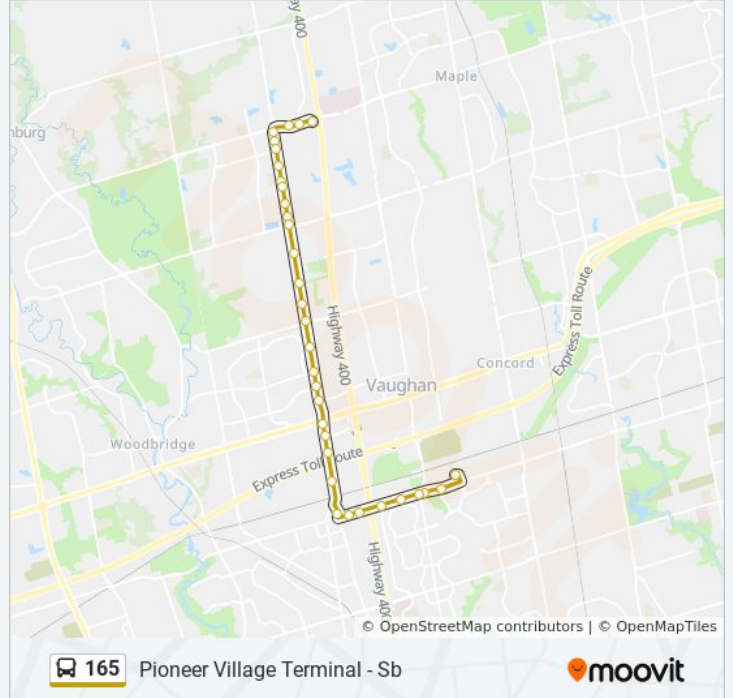

Direction: Pioneer Village Terminal - Sb

33 stops

[VIEW LINE SCHEDULE](#)

Major Mackenzie West Terminal
 Major Mackenzie Dr / Cityview Blvd
 Major Mackenzie Dr / Vellore Park A
 Weston Rd / Major Mackenzie Dr
 Weston Rd Stop # 5282
 Weston Rd / Maria Antonia Rd
 Weston Rd / Villa Royale Av
 Weston Rd / Davos Rd
 Weston Rd / Davos Rd
 Weston Rd / La Rocca Av
 Weston Rd / Hawkview Blvd
 Weston Rd / Rutherford Rd
 Weston Rd / Astona Blvd
 Weston Rd / Valeria Blvd
 Weston Rd / Greenpark Blvd
 Weston Rd / Langstaff Rd
 Weston Rd / Gregory Gate
 Weston Rd / Chancellor Dr

165 bus Info

Direction: Pioneer Village Terminal - Sb

Stops: 33

Trip Duration: 33 min

Line Summary:

Weston Rd / Blue Willow Dr

Weston Rd / Fieldstone Dr

Weston Rd / Highway 7

Weston Rd / Rowntree Dairy Rd

Weston Rd Stop # 3606

Weston Rd / Aviva Park Dr

Old Weston Rd / Steeles Av

Steeles Av / Rossidean Dr

4545 Steeles Ave West

Steeles Av / Norfinch Dr

Steeles Ave West at Peter Kaiser Gate

Steeles Av / Jane St

Steeles Av / Jane St

Steeles Av / Murray Ross Pkwy

Pioneer Village Station

165 bus time schedules and route maps are available in an offline PDF at moovitapp.com. Use the [Moovit App](#) to see live bus times, train schedule or subway schedule, and step-by-step directions for all public transit in Toronto.