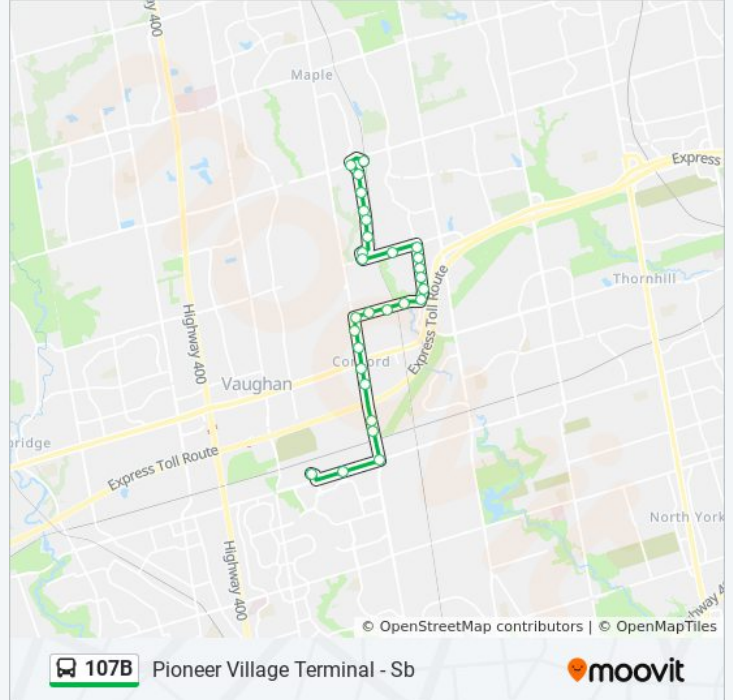

**107B bus Info**

**Direction:** Pioneer Village Terminal - Sb

**Stops:** 30

**Trip Duration:** 31 min

**Line Summary:**

Keele St / Highway 7

Keele St / Doney Cres

Keele St / Snidercroft Rd

Keele St / Ronrose Dr

Keele St / Steeles Av

Steeles Ave West at Founders Rd (York University)

Steeles Av / Settlers Rd

Pioneer Village Station

### Direction: Rutherford Go Station - Nb

31 stops

[VIEW LINE SCHEDULE](#)

Pioneer Village Station

Steeles Av Stop # 3694

Steeles Av / Founders Rd

Keele St / Steeles Av

Keele St / Ronrose Dr

Keele St / Great Gulf Dr

Keele St / Jardin Dr

Keele St / Highway 7

Keele St / Administration Rd

Keele St Stop # 3918

Keele St / Rivermede Rd

Rivermede Rd / Rayette Rd

Rivermede Rd / Bowes Rd