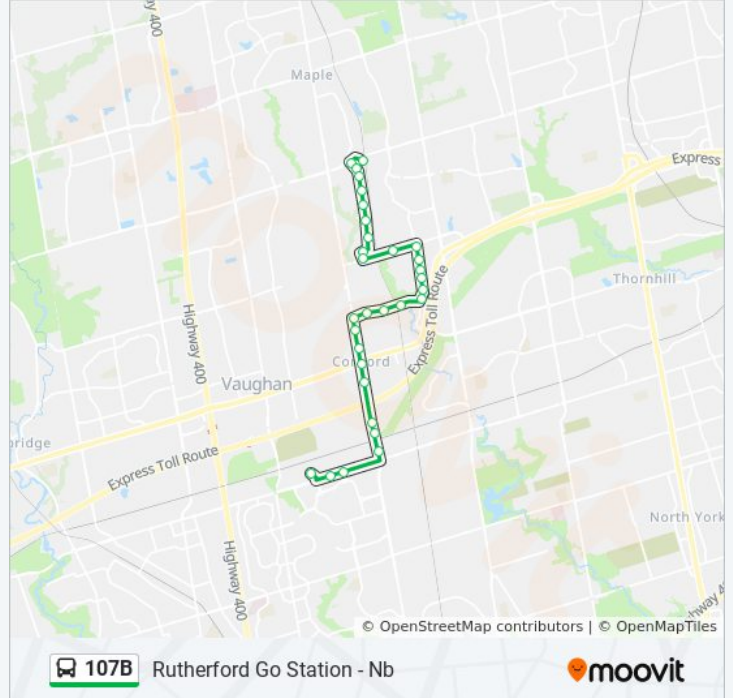

North Rivermede Rd / Connie Cres

North Rivermede Rd / Langstaff Rd

Langstaff Rd / Spinnaker Way

Langstaff Rd / Planchet Rd

Basaltic Rd / Planchet Rd

Basaltic Rd Stop # 3862

Basaltic Rd Stop # 3863

Basaltic Rd / Jacob Keffer Pkwy

Basaltic Rd Stop # 3865

Basaltic Rd / Moyal Crt

Westburne Dr Stop # 3866

Westburne Dr / Rutherford Rd

Rutherford Go Station

107B bus time schedules and route maps are available in an offline PDF at moovitapp.com. Use the [Moovit App](#) to see live bus times, train schedule or subway schedule, and step-by-step directions for all public transit in Toronto.

[About Moovit](#) · [MaaS Solutions](#) · [Supported Countries](#) · [Mooviter Community](#)

© 2024 Moovit - All Rights Reserved

Check Live Arrival Times